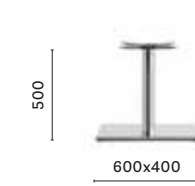

4472 H500

Stainless steel coffee table base

COLUMN Ø 76
TOP MAX 1200x800