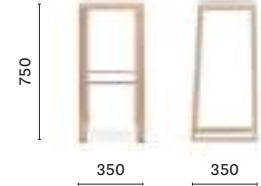

388

Oak wood barstool,
stainless steel footrest