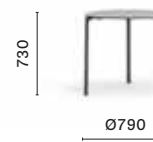

TJ3 D_79
Table, aluminium legs and plates, solid laminate top