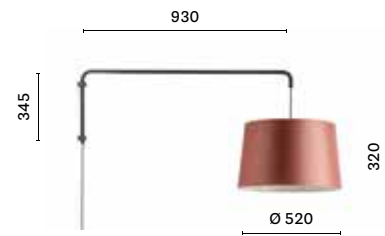

L001W90/B

Wall lamp with visible black cable, matt steel frame, polycarbonate diffuser