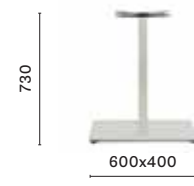

4475

Stainless steel dining table base

COLUMN 50x50
TOP MAX 1200x800