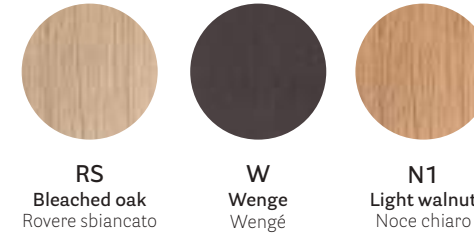

Oak wood low stool

387

Oak wood barstool,
stainless steel footrest

388

Oak wood barstool,
stainless steel footrest

FINISHES / FINITURE

coated oak / rovere verniciato

coated oak vintage finishes / rovere verniciato antico