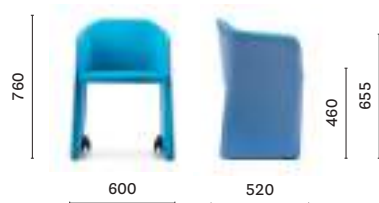

889G
Upholstered armchair with castors