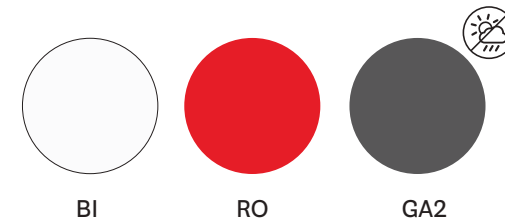

polyethylene / polietilene (Plus Air lounge armchair and sofa)