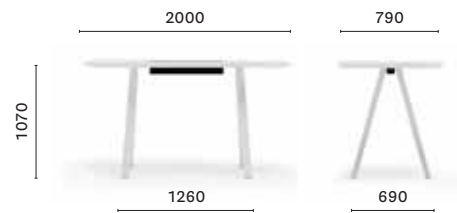

ARK 107_200X79 CC

High table, steel legs and aluminium frame, solid laminate top, single cable management (800x42/60)