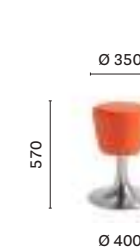

4833G

Low stool, upholstered seat, steel base