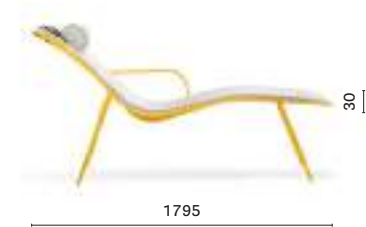

3656
Steel armchair, high backrest

3650.3
Cushion for side chair and armchair
WIDTH: 400

3659
Steel lounge armchair

3659.3
Cushion for lounge armchair
WIDTH: 440

3654
Steel chaise longue
WIDTH: 700

3654.7
Cushion for chaise longue
WIDTH: 575