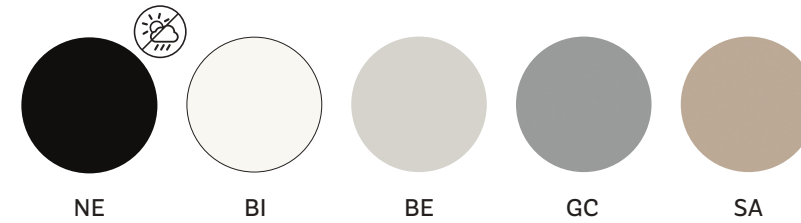

FINISHES / FINITURE

polypropylene / polipropilene

solid laminate seats / ripiani in stratificato