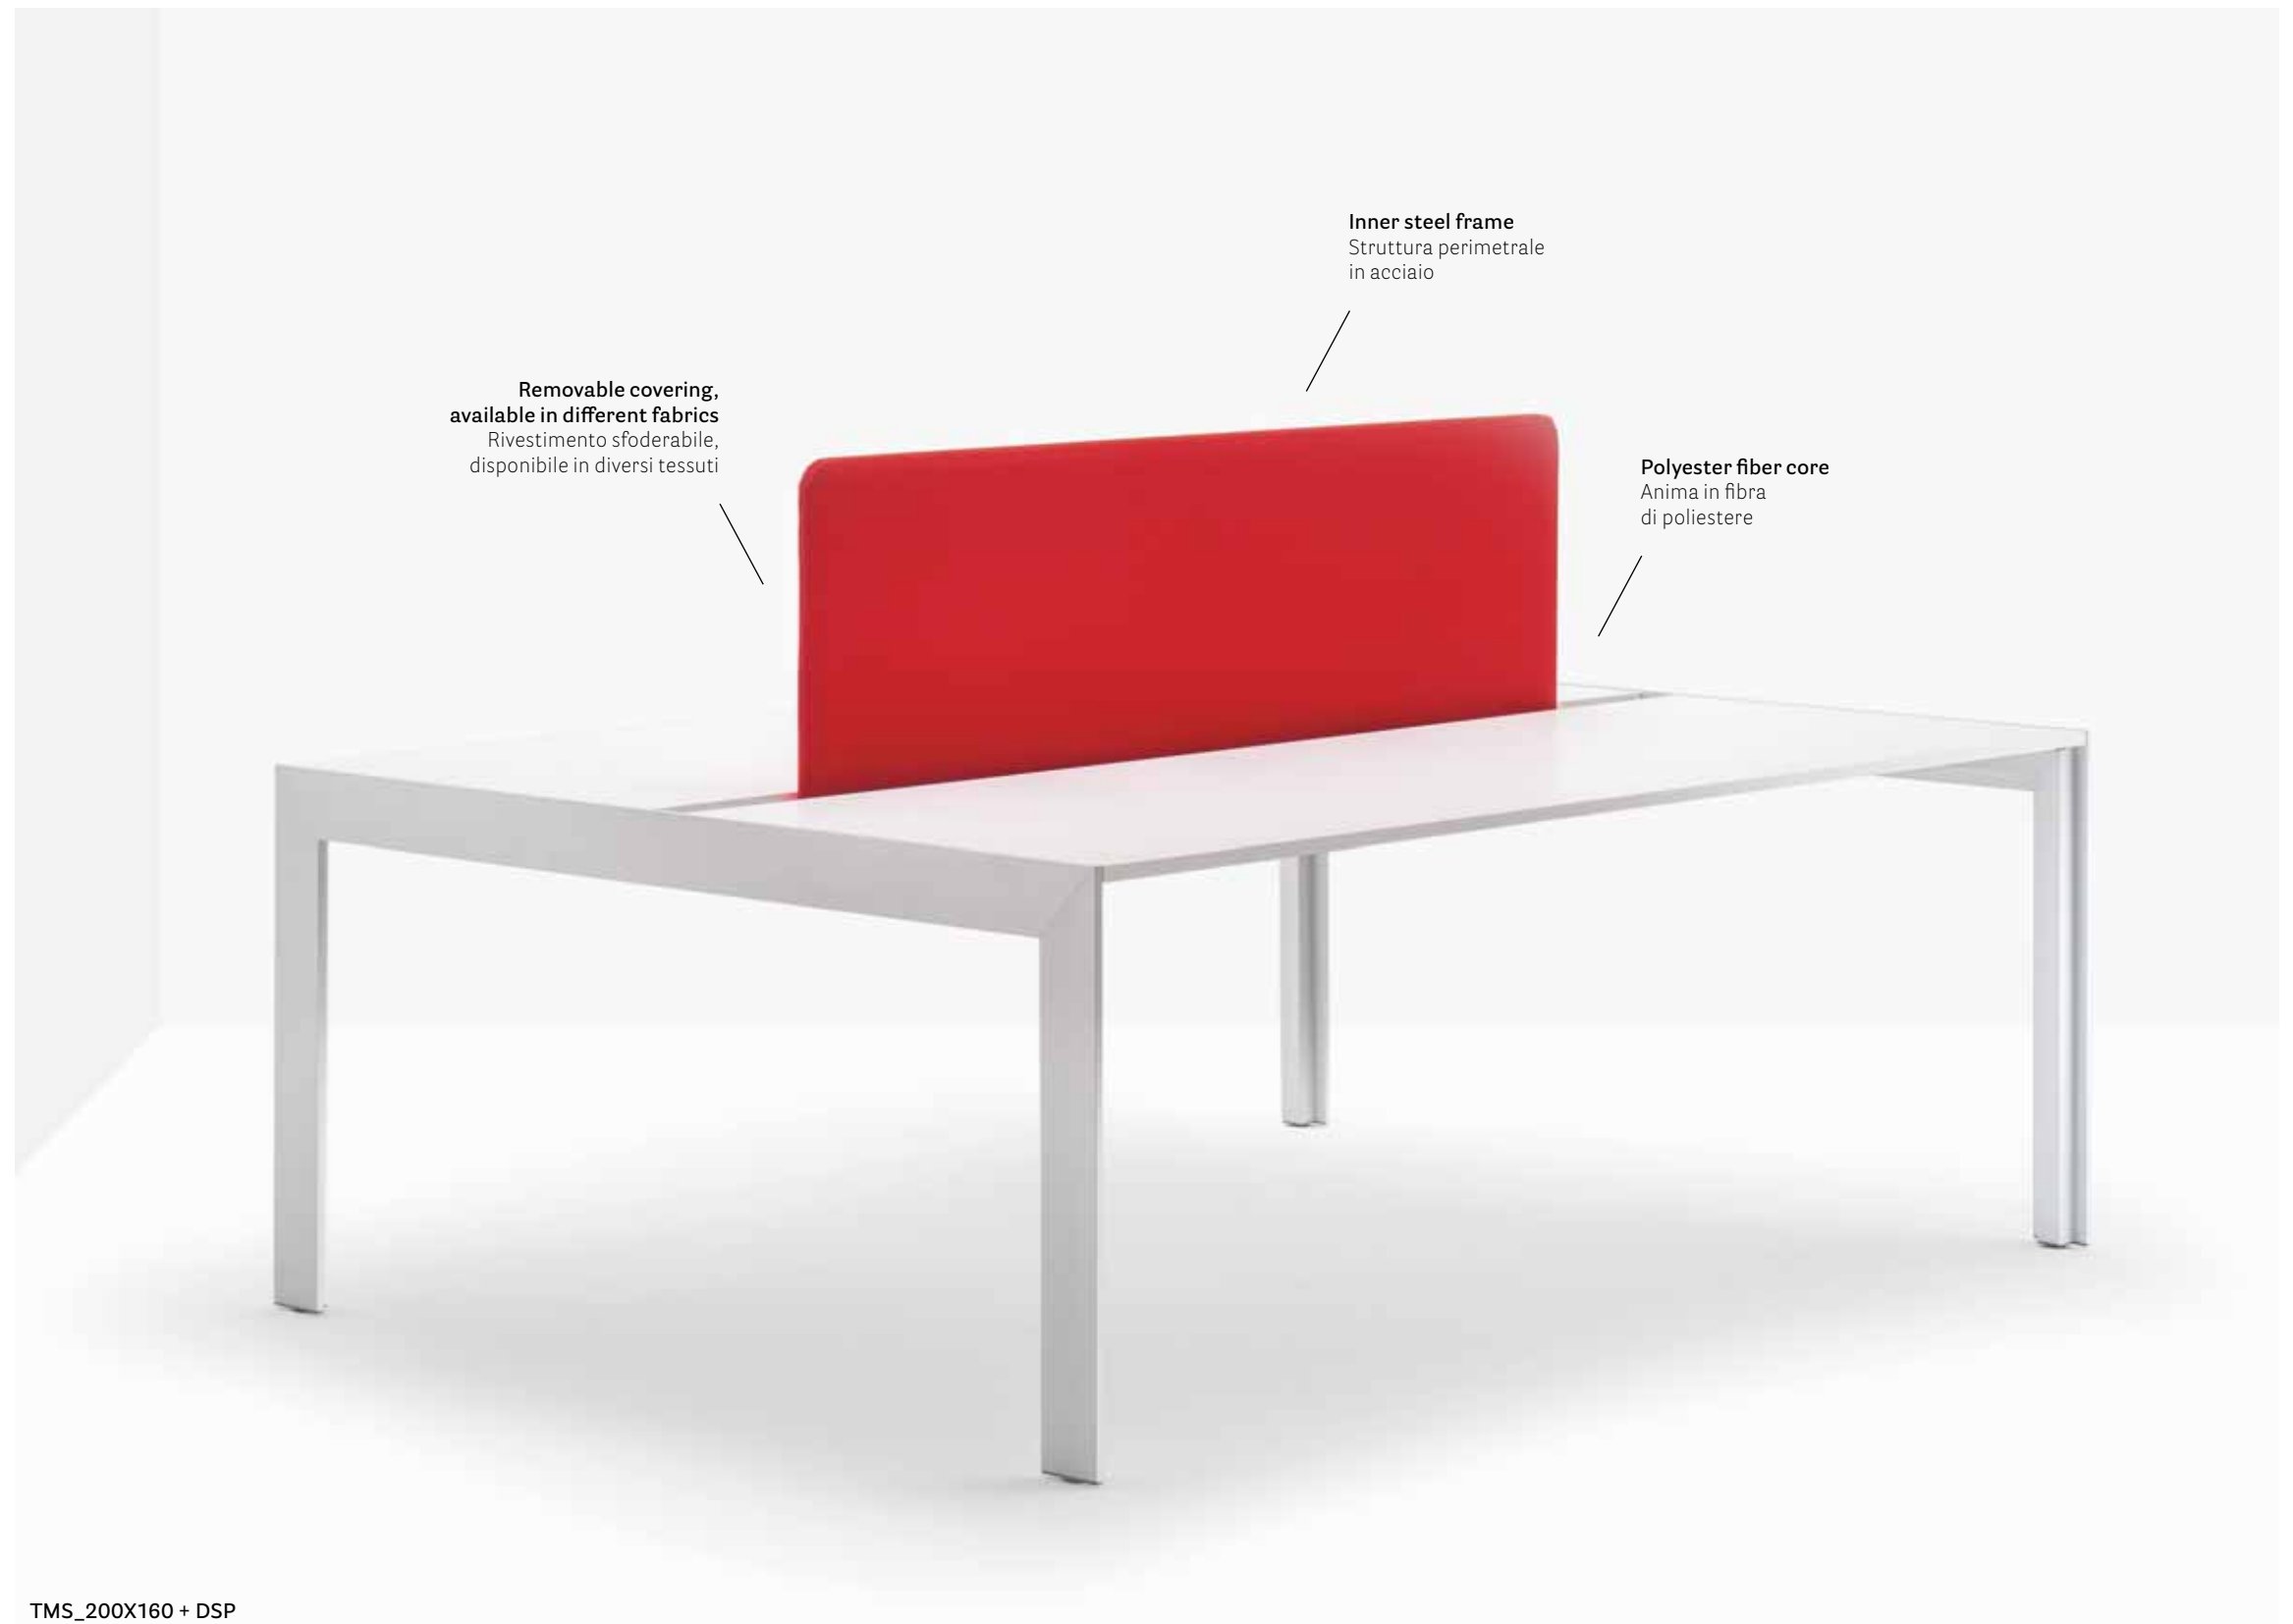

**Divider sound
absorbing panel**
Pannello divisorio
fonoassorbente