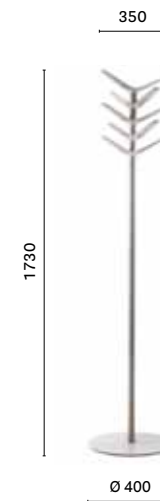

Products: Flag coat stand,
Arki-Table, Tweet side chair

Unit 4

Stockholm, Sweden

Project: Office

Products: Flag coat hanger,
Noa armchair, Social Plus
modular seating,
L001 lighting

SIZES / DIMENSIONI

5145

Coat stand, steel bar
and polypropylene arms