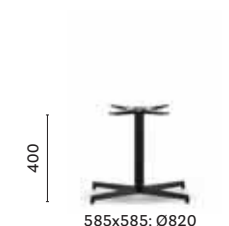

5430 H400

Coffee table base,
die-cast aluminium base

COLUMN Ø 50
TOP MAX 900x900; Ø 1000