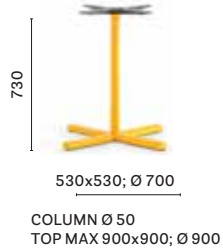

Products: Bold table,
Babila armchair

4750
Dining table base,
cast-iron base

4753
Coffee table base,
cast-iron base

4754
Poseur table base,
cast-iron base

4752
Dining table base,
cast-iron base

4752 H500
Coffee table base,
cast-iron base