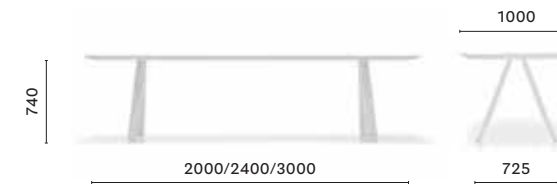

ARKW 200/240/300X100

Table, oak legs and aluminium frame, solid laminate top

ARK 240/300/360X120

Table, steel legs and aluminium frame, solid laminate or melamine top

ARKW 240/300/360X120

Table, oak legs and aluminium frame, solid laminate top