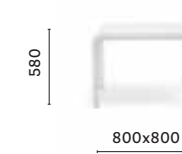

301 JR
Coffee table, aluminium legs,
polypropylene top