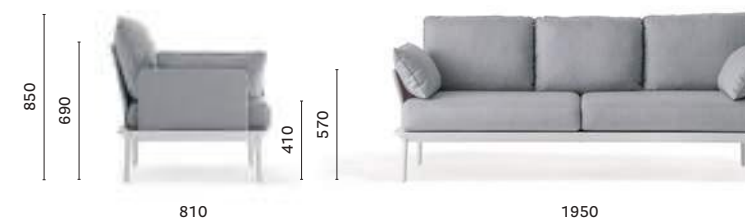

SIZES / DIMENSIONI

REVA_D

Three seats sofa, aluminium
frame and legs