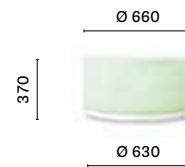

475L
Polyethylene pouf, steel base, 4,32W LED IP40

485
Polyethylene pouf, 23W energy saver IP20

485E
Polyethylene pouf, 23W energy saver IP44

485L
Polyethylene pouf, 4,32W LED IP40

486
Polyethylene pouf, methacrylate top, steel base 25W energy saver IP20