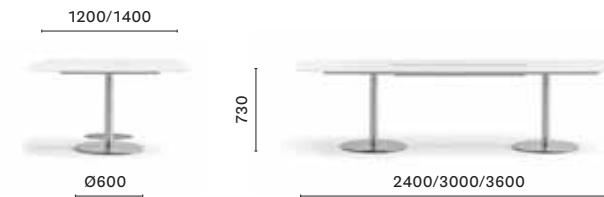

SIZES / DIMENSIONI

PLO 240/300/360X120/140 CC

Table, stainless steel bases, solid laminate top with cable management (600/1200/1800x90)