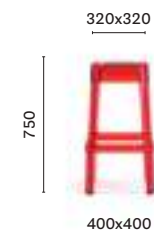

Temporary installation

Brescia, Italy

Project: Outdoor

Products: Rubik barstool,
Iceberg bar counter

SIZES / DIMENSIONI

580 
Polycarbonate barstool

580/CL1  
Polycarbonate barstool,
fire-retardant grade

582 
Polycarbonate barstool