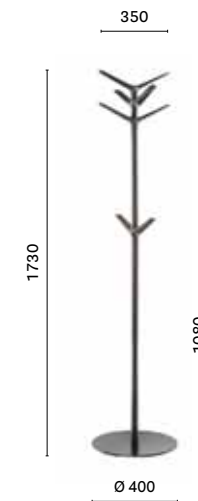

5144B

Coat stand, steel bar
and polypropylene arms