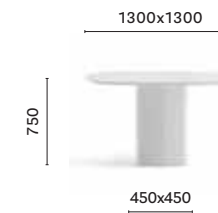

Bergamo, Italy

Project: Private house
Products: Aero table,
 Mood chair

SIZES / DIMENSIONI

TAE_130X130

Table, steel base, glass, MDF
 or solid laminate top

TAE_220X106

Table, steel base, glass, MDF
 or solid laminate top