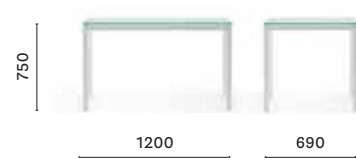

TK_120X69

Table, steel frame and glass top