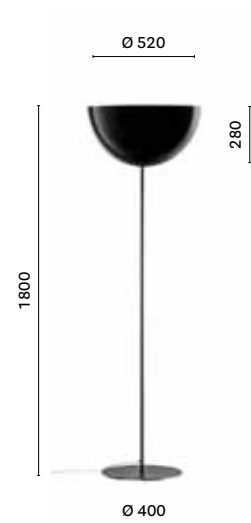

L002ST/BA

Two polycarbonate diffusers, steel frame