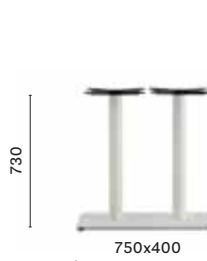

4460/4461
Stainless steel dining table base

COLUMN 2x Ø 76
TOP MAX 1600x900