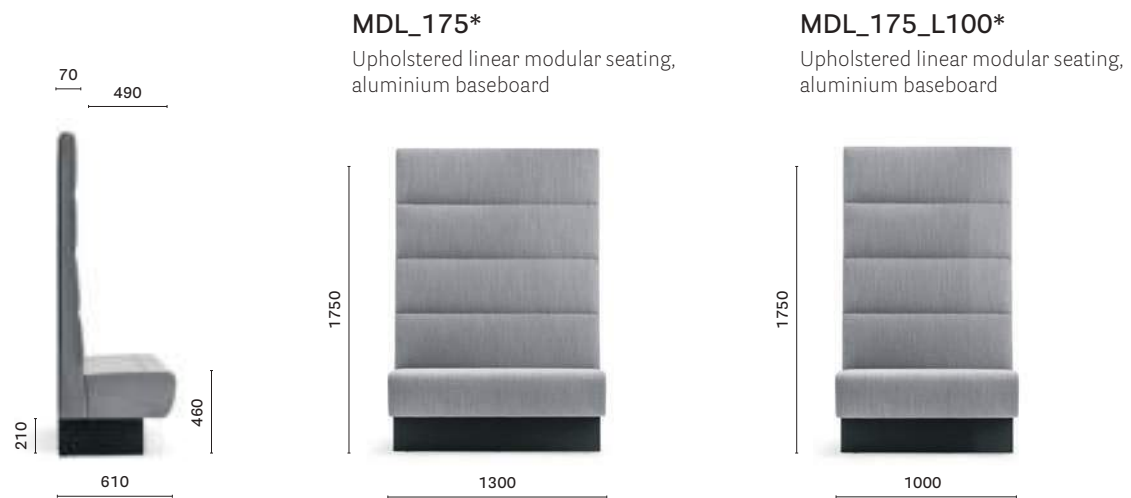

MODUS

*Free standing / Autoportante