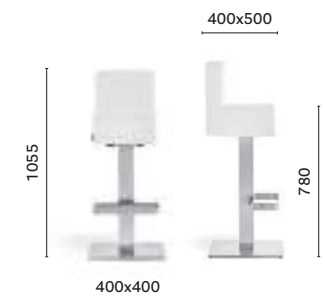

4449

Barstool, upholstered seat and back, stainless steel base