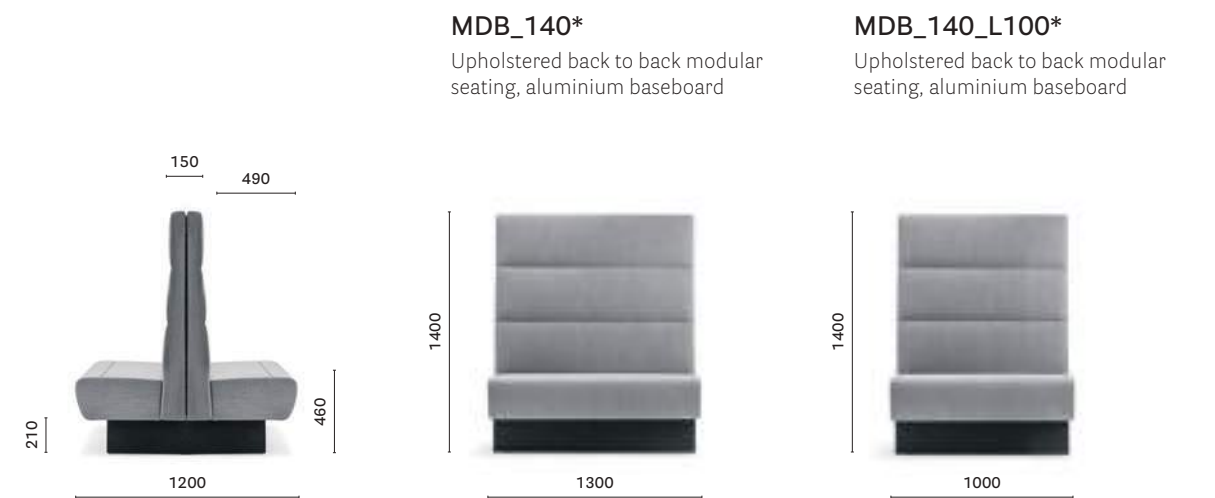

*Free standing / Autoportante