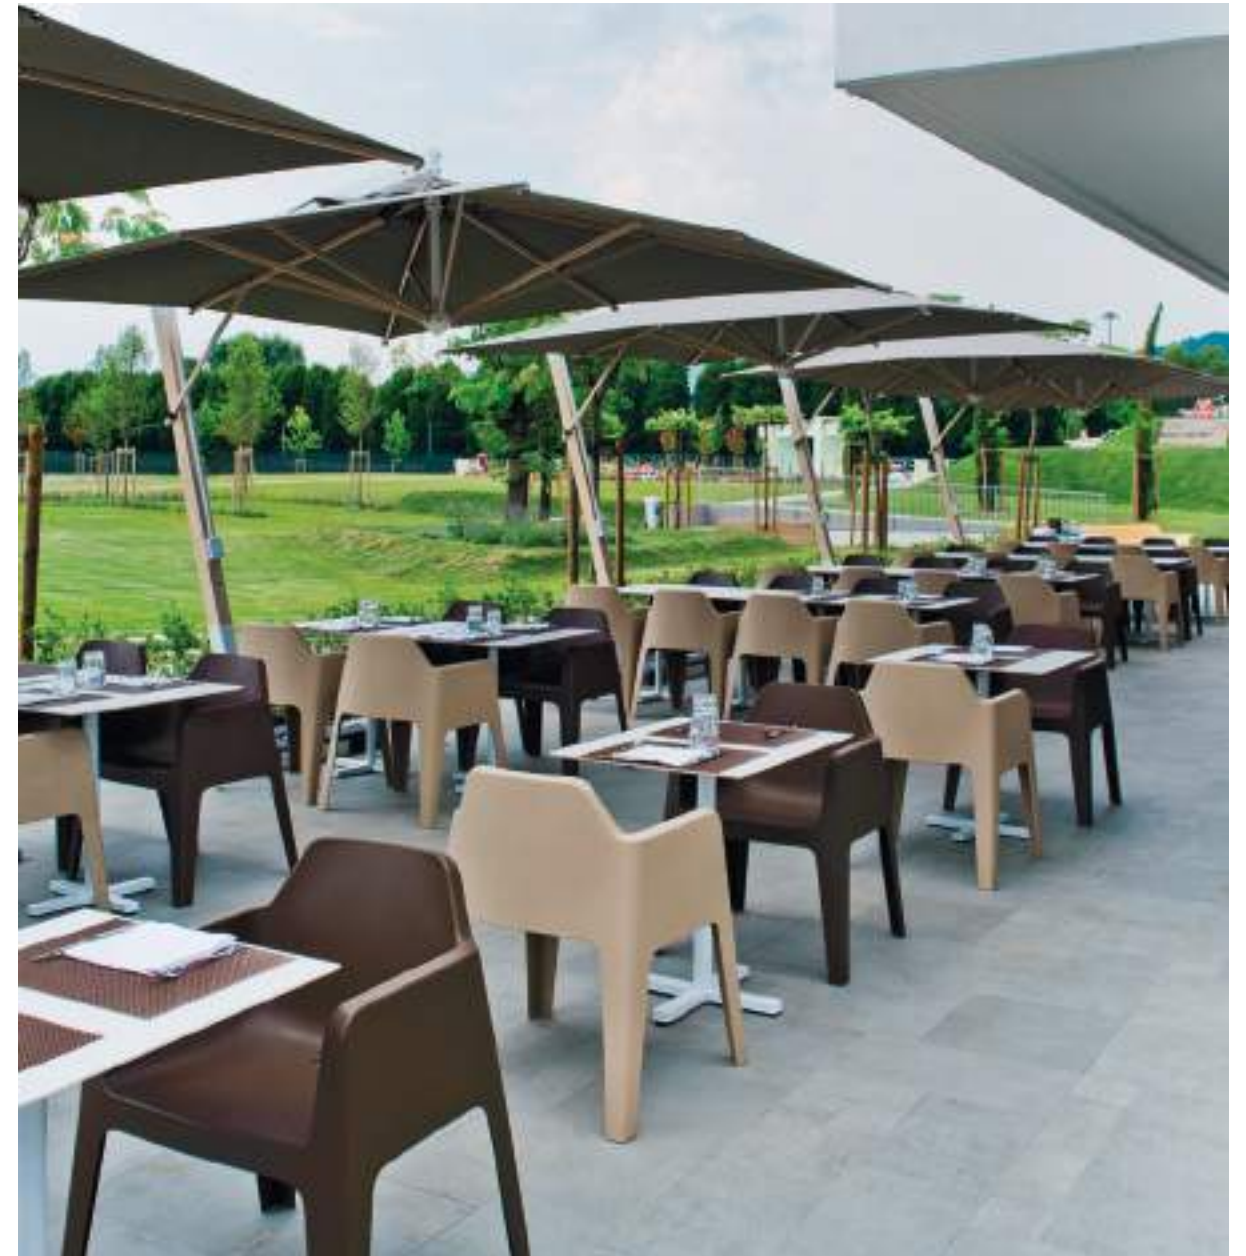

Sportpiù

Bergamo, Italy

Project: Fitness centre
Products: Plus armchair, Bold table

SIZES / DIMENSIONI

630

Polypropylene armchair

630.3

Cushion for armchair only
WIDTH: 430