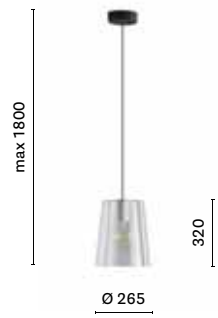

L001SW/A

Suspension lamp with polycarbonate diffuser