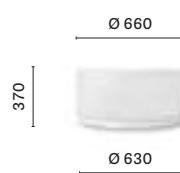

475E
Polyethylene pouf, steel base
23W energy saver IP44