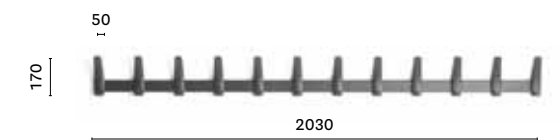

5150W12

Coat hanger, steel bar and polypropylene hooks

FINISHES / FINITURE

polypropylene and powder coated steel / polipropilene e acciaio verniciato

Voilà

Let's stay

DESIGN
Pedrali R&D, 2007

EN — The movement made to hang a coat is simple and immediate. This is Voilà: a coat stand with a base, a column and arms made of laser-cut, brushed stainless steel. It features transparent methacrylate discs fixed to the arms to make it extremely functional.