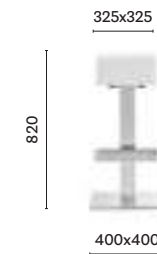

4446

Barstool, upholstered seat, stainless steel base