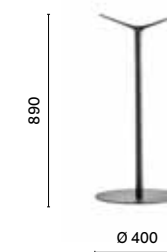

5141B

Bags-hanger, steel bar
and polypropylene arms