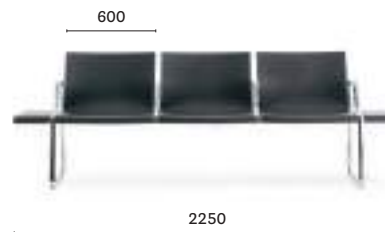

P02003

Bench multiple seater, polypropylene shell, die-cast aluminium frame, 3 seats

P02004

Bench multiple seater, polypropylene shell, die-cast aluminium frame, 4 seats

P02006

Bench multiple seater, polypropylene shell, die-cast aluminium frame, 6 seats

P02009

Bench multiple seater, polypropylene shell, die-cast aluminium frame, 9 seats

P02013, P02014, P02016, P02019

Bench multiple seater, polypropylene shell, die-cast aluminium frame with armrests, available in 3, 4, 6 and 9 seats

P02023, P02024, P02026, P02029

Bench multiple seater, polypropylene shell, die-cast aluminium frame with outside armrests, available in 3, 4, 6 and 9 seats

Upholstered seat

Available for every model of bench

P020_USB

USB optional kit

Floor fixing kit: surcharge

Kit di fissaggio a terra: supplemento

FINISHES / FINITURE

polypropylene / polipropilene

BI

BE

NE

aluminium / alluminio

CR
Chromed
Cromato

fabrics / tessuti

→ see booklet for finishes
vedi catalogo finiture

powder coated / verniciato

→ see booklet for finishes
vedi catalogo finiture

CERTIFICATES / CERTIFICAZIONI

According to EN 16139:2013 level 2, extreme
EN di riferimento 16139:2013 livello 2, estremo