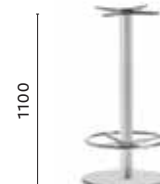

4414R

Stainless steel poseur table base with footrest

COLUMN Ø 76
TOP MAX Ø 700