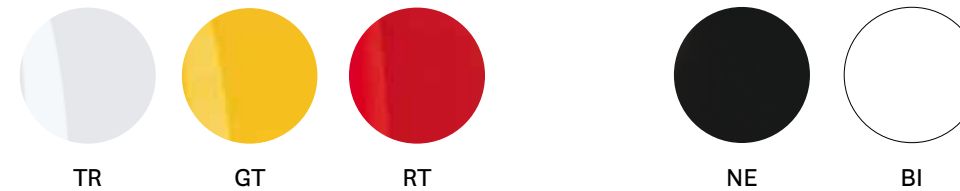

solid colour

soft-touch coated / verniciato finitura soft-touch

FINISHES / FINITURE

steel base / base in acciaio

electrical features / caratteristiche elettriche

- Light L002T: MAX 1X100W E27 220-240V 50-60 Hz IP20 Class II
Light bulb excluded / Lampadina esclusa
- Light L002ST: MAX 1X100W E27 220-240V 50-60 Hz IP20 Class II
Light bulb included / Lampadina inclusa