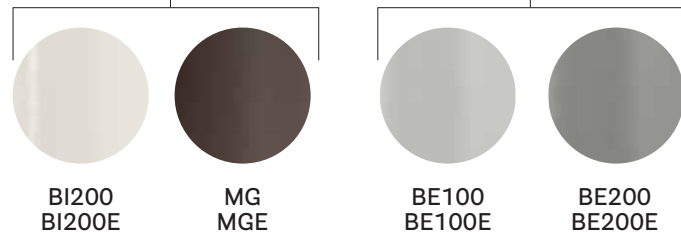

powder-coated legs / gambe in acciaio verniciato