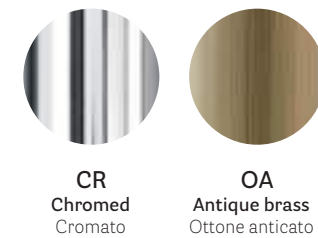

fabrics / tessuti

→ see booklet for finishes
vedi catalogo finiture

powder coated / verniciato

→ see booklet for finishes
vedi catalogo finiture

CERTIFICATES / CERTIFICAZIONI