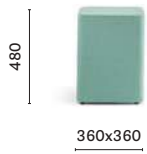

Temporary installation

Brescia, Italy

Project: Temporary installation

Product: Wow pouf

SIZES / DIMENSIONI

320
Upholstered pouf

324
Upholstered pouf

321
Upholstered pouf