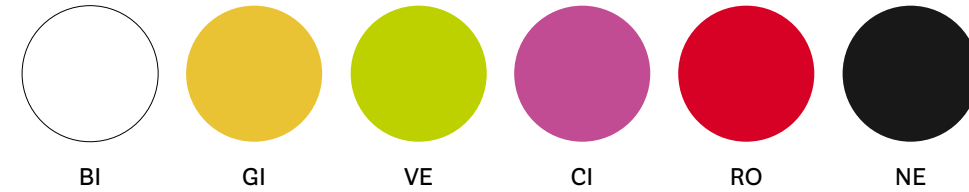

SIZES / DIMENSIONI

472
Methacrylate top

482
Methacrylate top

FINISHES / FINITURE

polyethylene / polietilene