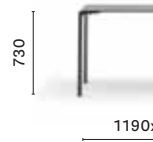

SIZES / DIMENSIONI

FINISHES / FINITURE

solid laminate top / ripiano in stratificato

*Black core / Anima nera

aluminium legs / gambe in alluminio

powder coated aluminium legs / gambe in alluminio verniciato

LU
Polished
Lucidato

BI

NPE