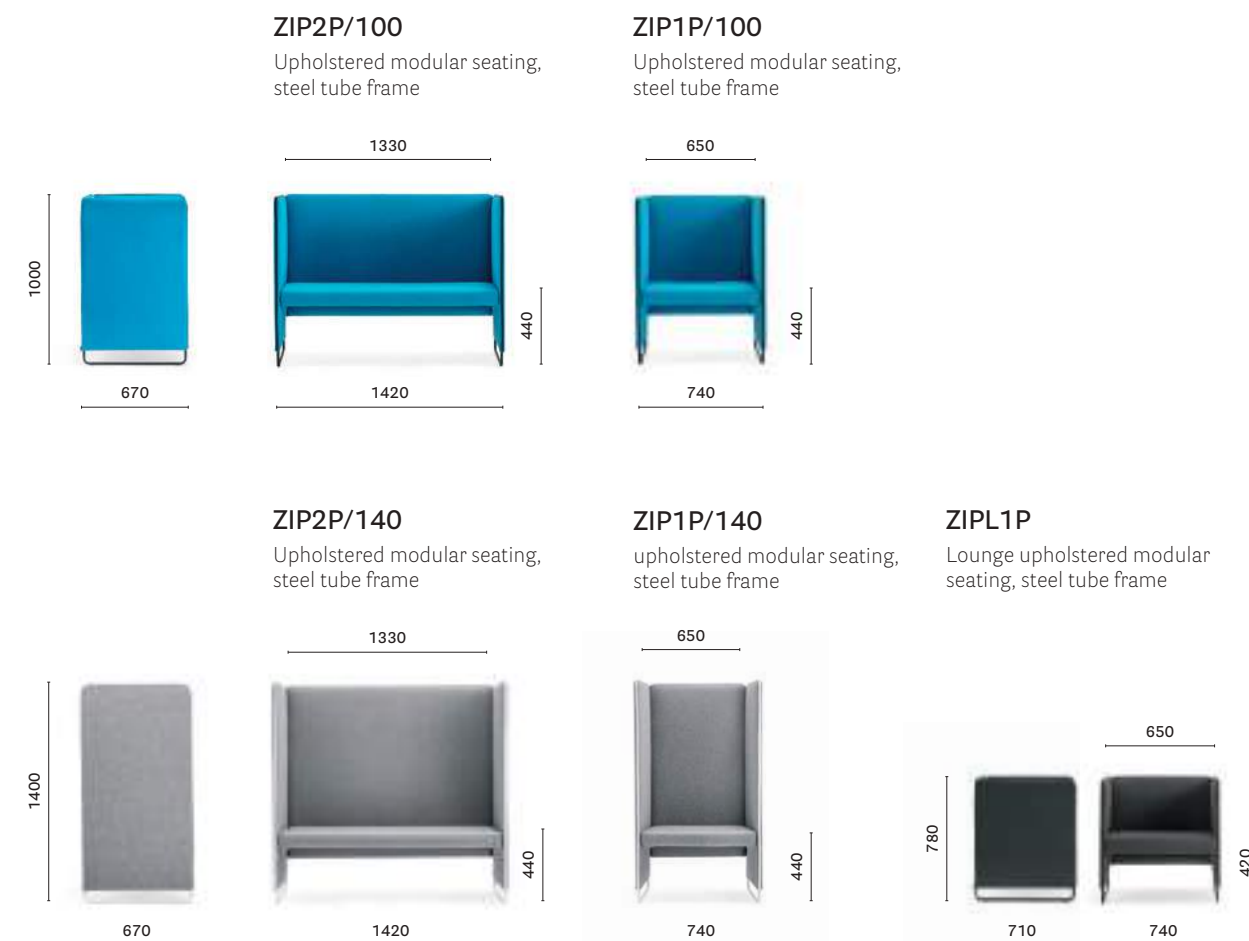

ZIP1P/140

Lounge version, depth
Versione lounge,
profondità
710 mm

ZIPL1P

Unit4

Stockholm, Sweden

Project: Office

Products: Zippo modular seating,
Babila barstool, L001 lighting,
Colette lighting

SIZES / DIMENSIONI