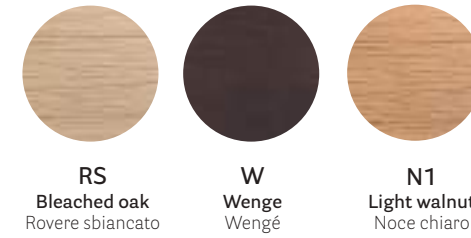

425/2
Oak wood armchair,
upholstered front shell

426
Oak wood barstool

428
Oak wood barstool,
upholstered front shell

FINISHES / FINITURE

coated oak / rovere verniciato

coated oak vintage finishes / rovere verniciato anticato