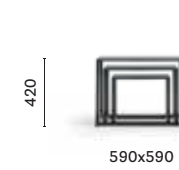

SET_CODE

Coffee tables set, steel frame,
solid laminate top