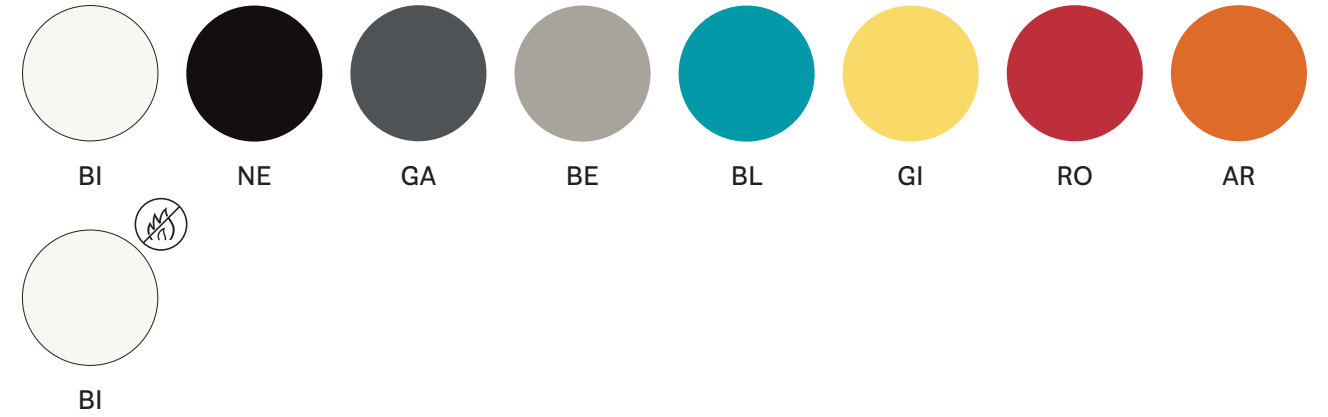

SIZES / DIMENSIONI

677

Polypropylene barstool

677/2

Polypropylene barstool,
upholstered seat

678

Polypropylene barstool

678/2

Polypropylene barstool,
upholstered seat

FINISHES / FINITURE

polypropylene / polipropilene

fabrics / tessuti

→ see booklet for finishes
vedi catalogo finiture

AWARDS / PREMI

reddot award 2014
winner

CERTIFICATES / CERTIFICAZIONI

According to EN 16139:2013 level 2, extreme
EN di riferimento 16139:2013 livello 2, estremo

For
670-673-674
675-677-678