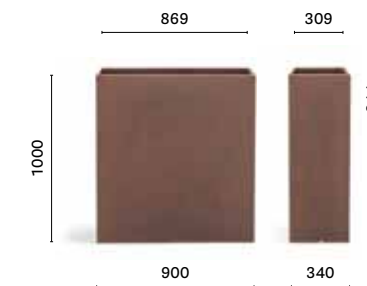

Iseo, Italy

Project: Retail

Product: Kado and Kado 2 pot

SIZES / DIMENSIONI

KADO

Polyethylene pot

KADO2

Polyethylene pot