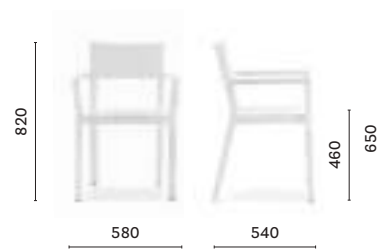

SIZES / DIMENSIONI

450

Oak wood side chair

451

Oak wood side chair,
upholstered seat

450/2

Oak wood armchair

451/2