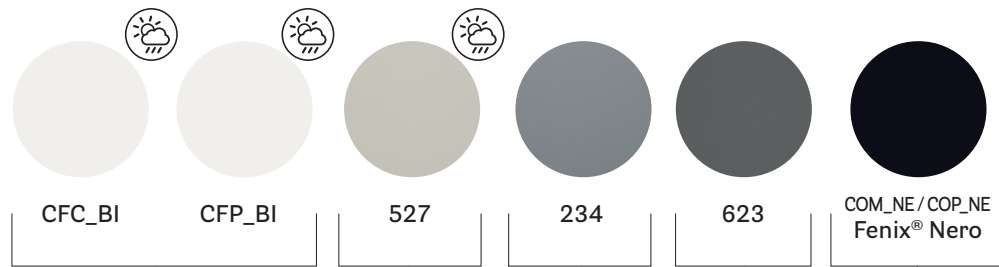

solid laminate top / ripiano in stratificato