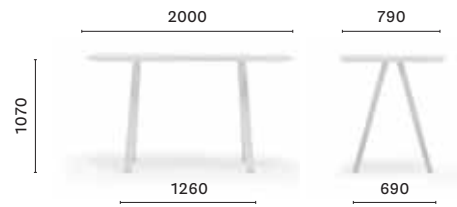

ARK 107_200X79

High table, steel legs and aluminium frame, solid laminate top