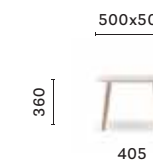

MLT_50X50X36

Coffee table, solid ash wood legs, veneered / MDF / solid laminate* top