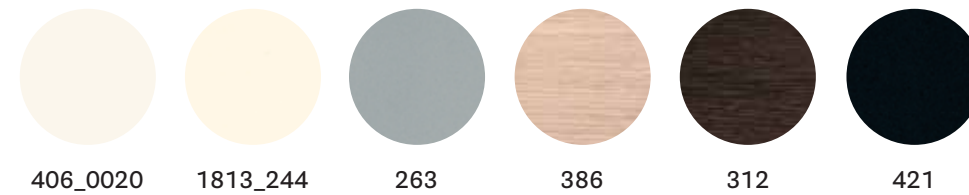

aluminium legs / gambe in alluminio

AS

powder coated aluminium legs / gambe in alluminio verniciato

BI

NPE