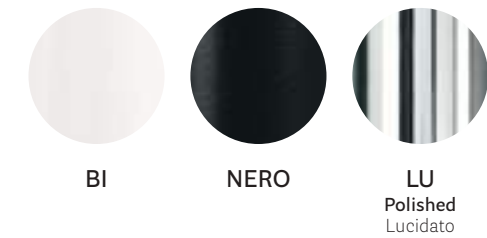

aluminium / alluminio