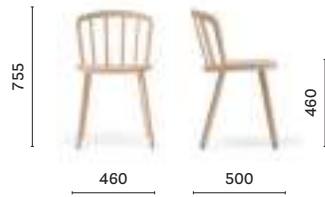

SIZES / DIMENSIONI

2830
Ash wood side chair

2831
Ash wood side chair, upholstered seat

2850
Ash wood side chair, steel rod sled frame

2851
Ash wood side chair, upholstered seat, steel rod sled frame

2840
Ash wood side chair with trestle legs