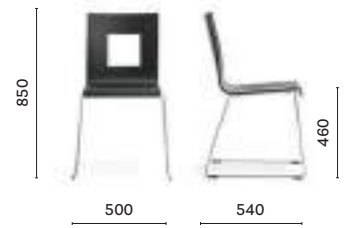

1308

Side chair, plywood shell,
steel rod sled frame