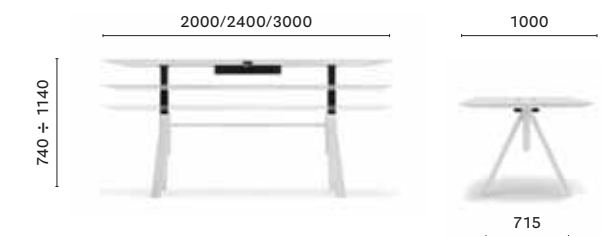

ARK REG BT 200/240/300x100

Table with adjustable height provided with 1 bluetooth controls placed under the table top, steel legs and aluminium frame, solid laminate top, single cable management (600x150)