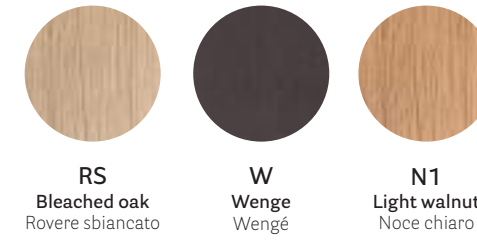

Oak wood armchair,
upholstered seat

FINISHES / FINITURE

coated oak / rovere verniciato

coated oak vintage finishes / rovere verniciato antico

lacquered oak with visible grains / rovere laccato a poro aperto