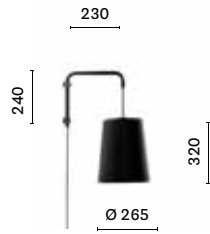

SIZES / DIMENSIONI

L001W20/A

Wall lamp with visible black cable, matt steel frame, polycarbonate diffuser