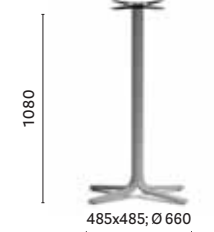

5466

Poseur table base,
die-cast aluminium base

COLUMN Ø 60
TOP MAX 600x600; Ø 600

FINISHES / FINITURE

aluminium table base
basamento in alluminio

any standard colour in powder coated finish table base
basamento verniciato in tutti i colori standard