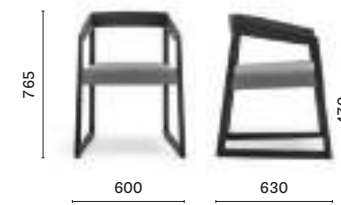

SIZES / DIMENSIONI

455

Solid oak or walnut wood armchair,
upholstered seat

457

Solid oak or walnut wood armchair,
upholstered seat and backrest

FINISHES / FINITURE

coated oak / rovere verniciato

coated walnut / noce verniciato