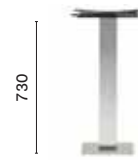

4739

Stainless steel dining table base