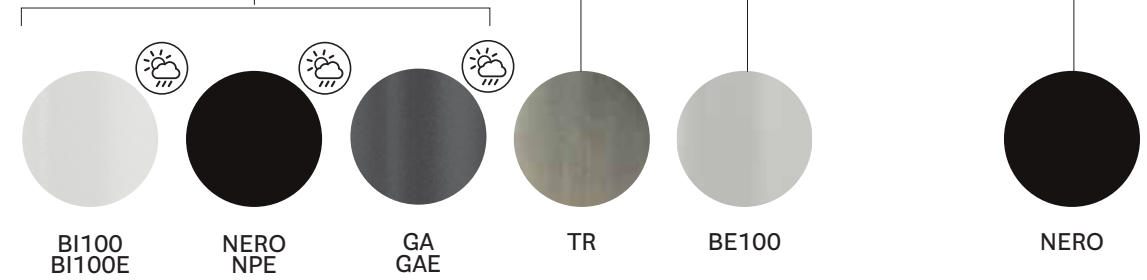

powder-coated legs / gambe in acciaio verniciato