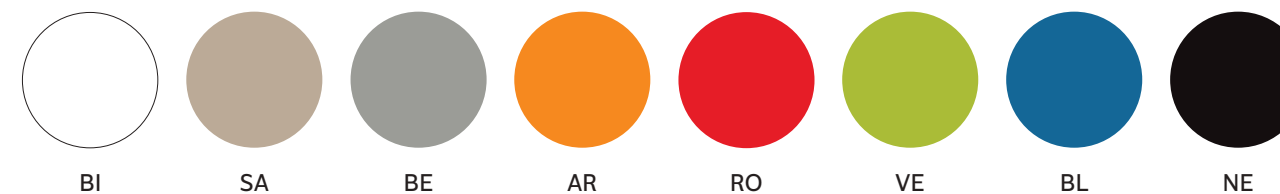

Architect: Proplusma arkitektones

Product: Snow Junior chair

SIZES / DIMENSIONI

FINISHES / FINITURE

polypropylene / polipropilene (Snow chair)

polypropylene / polipropilene (Snow junior chair)

AWARDS / PREMI