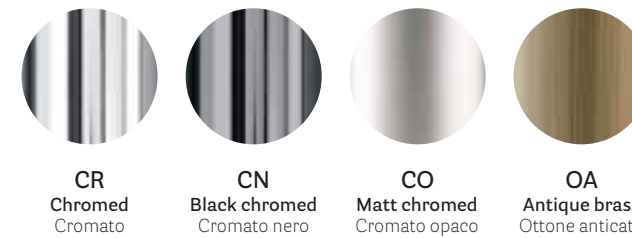

FINISHES / FINITURE

polypropylene / polipropilene

White front side always / scocca interna sempre bianca

fabrics / tessuti

→ see booklet for finishes
vedi catalogo finiture

steel / acciaio

powder coated / verniciato