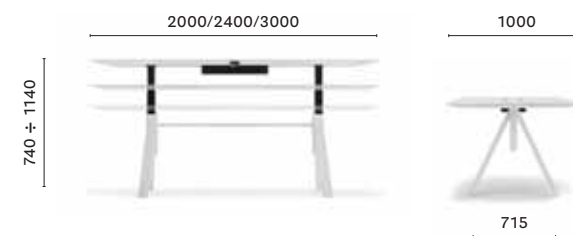

ARK REG 200/240/300x100

Table with adjustable height provided with 2 controls placed under the table top, steel legs and aluminium frame, solid laminate top, single cable management (600x150)