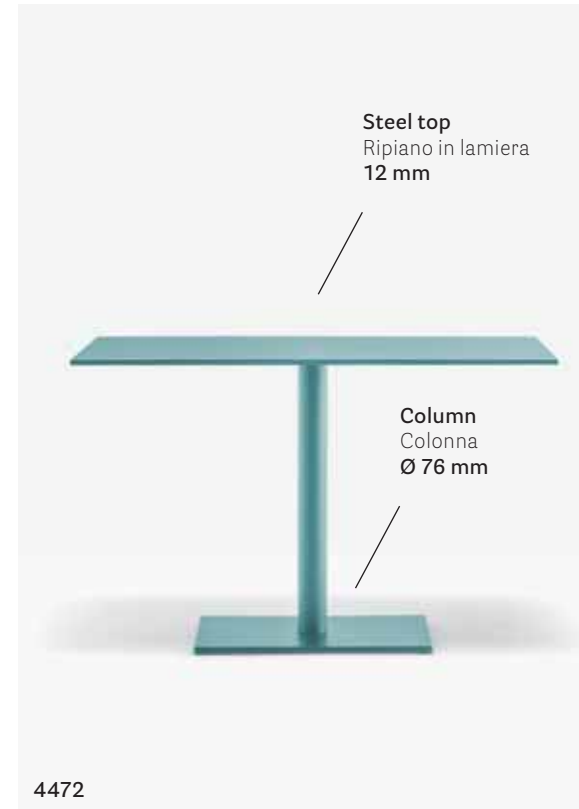

Table tavolo Inox, Corten finish
Solid laminate top ripiano in stratificato
Chair sedia Frida
Lighting lampada L004

Table

Tavolo

PULS Vario

Vienna, Austria

Project: Company canteen
Products: Inox table (4402 BS),
Jazz armchair and barstool