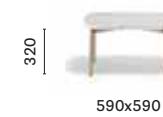

BDT_59X59X32

Coffee table, steel tube legs,
marble / solid laminate* top