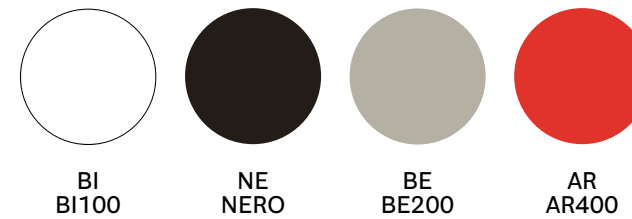

5150W12

Coat hanger, steel bar and polypropylene hooks

FINISHES / FINITURE

polypropylene and powder coated steel / polipropilene e acciaio verniciato

Voilà

Let's stay

DESIGN
Pedrali R&D, 2007

EN — The movement made to hang a coat is simple and immediate. This is Voilà: a coat stand with a base, a column and arms made of laser-cut, brushed stainless steel. It features transparent methacrylate discs fixed to the arms to make it extremely functional.