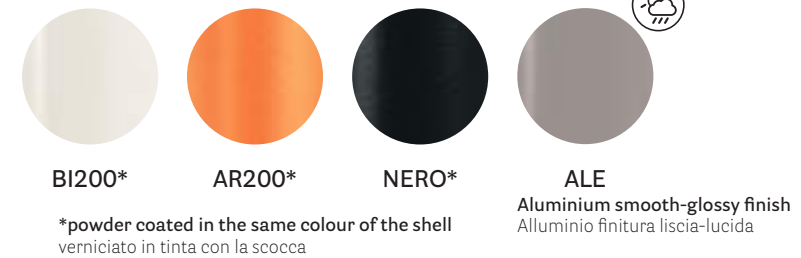

Architects: iam - interior.architects.munich

Products: Grace armchair,
Arki-Table Wood

SIZES / DIMENSIONI

FINISHES / FINITURE

polypropylene / polipropilene

powder coated / verniciato

steel / acciaio

CR
Chromed
Cromato