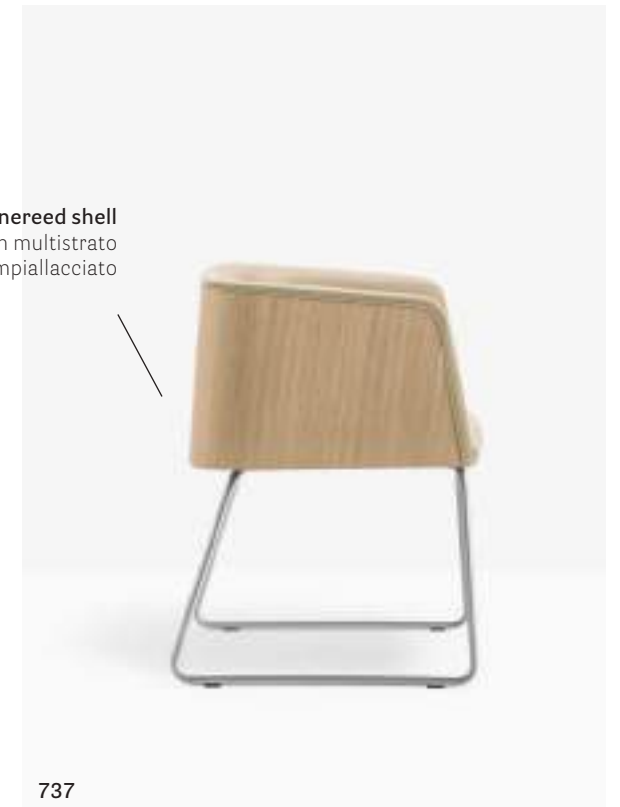

LIVING

Side chair sedia Allure
Lighting lampada L001

Side chair

Sedia

Upholstered
seat and back
Seduta e schienale
imbottiti

Solid oak wood legs
Gambe in massello
di rovere

Armchair

Poltrona