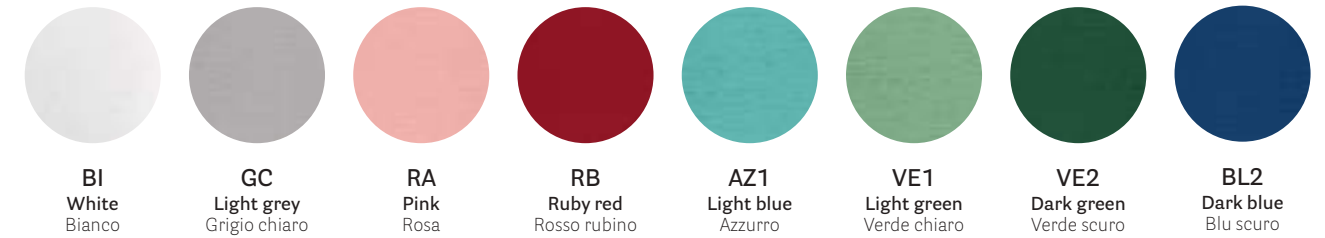

SIZES / DIMENSIONI

2830
Ash wood side chair

2835
Ash wood armchair

2836
Ash wood armchair, upholstered seat

2855
Ash wood armchair, steel rod sled frame

FINISHES / FINITURE

coated ash / frassino verniciato

lacquered ash with visible grains / frassino laccato a poro aperto

lacquered ash with visible grains / frassino laccato a poro aperto

fabrics / tessuti

→ see booklet for finishes
vedi catalogo finiture

powder coated / verniciato

→ see booklet for finishes
vedi catalogo finiture

CERTIFICATES / CERTIFICAZIONI

CATAS According to EN 16139:2013 level 2, extreme
EN di riferimento 16139:2013 livello 2, estremo