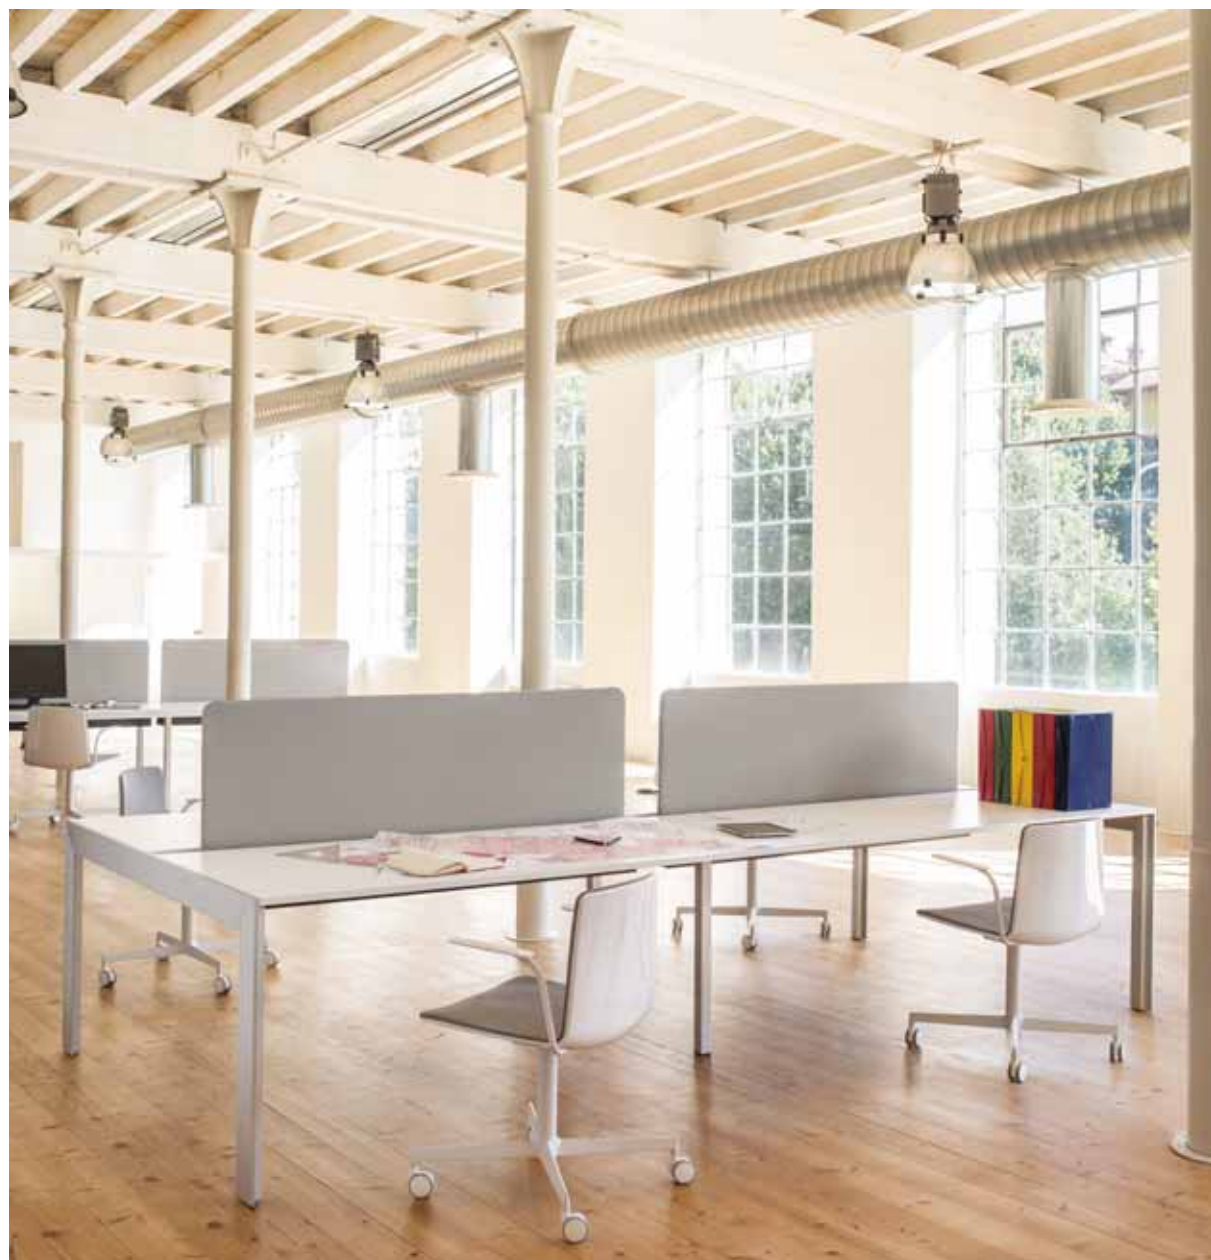

First Floor

Roè Volciano
Brescia, Italy

Project: Office

Products: Matrix desk with
divider sound absorbing panel,
Noa armchair