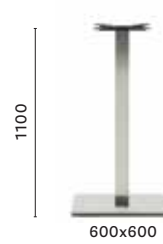

4493

Stainless steel coffee table base

COLUMN 80x80
TOP MAX 1200x1200; Ø 1700

4494

Stainless steel poseur table base

COLUMN 80x80
TOP MAX 1000x1000; Ø 1500

4497

Stainless steel dining table base