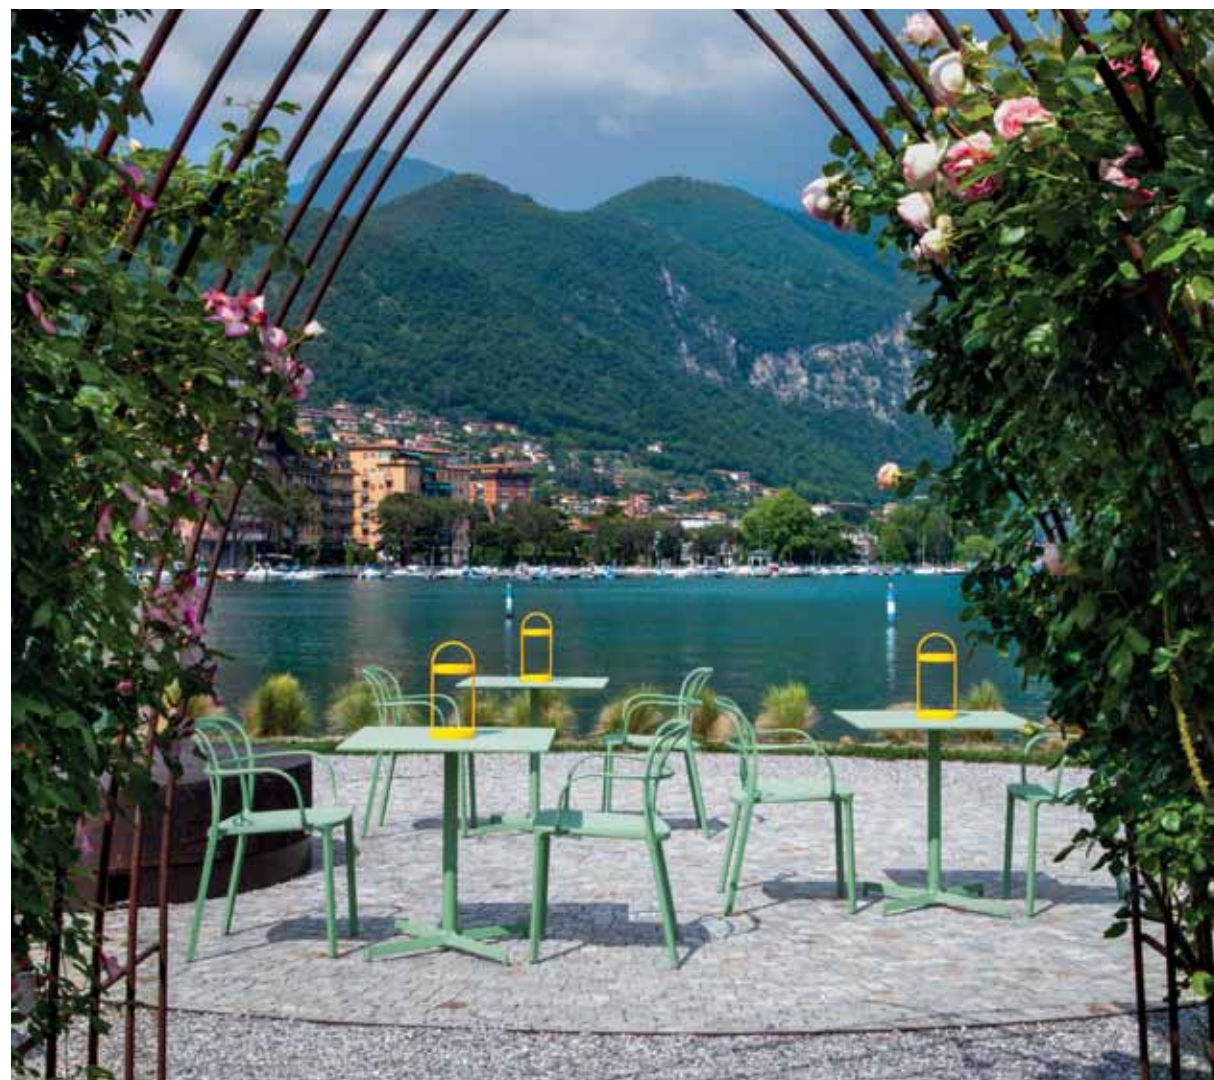

5430

Remai Modern

Saskatoon, Canada

Project: Museum
Architects: KPMB Architects,
Architecture 49
Products: Laja table,
Inga side chair and barstool

Moleskine Café

Milan, Italy

Project: Contemporary
literary café
Products: Laja table,
Nemea side chair and
armchair, Malmö barstool