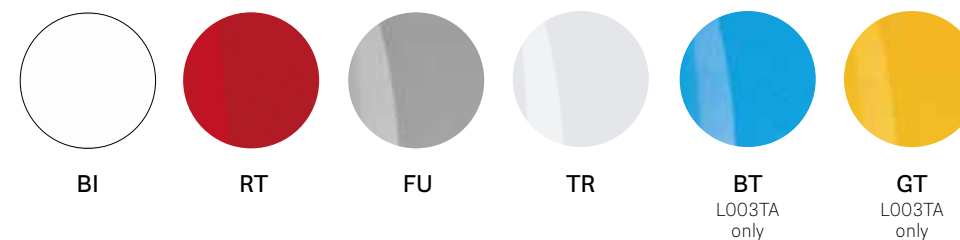

FINISHES / FINITURE

polycarbonate / policarbonato

cable / cavo

TR

electrical features / caratteristiche elettriche

- Light L003TA: MAX 1X12W E14 220-240V 50/60 Hz IP20 Class II
- Light L003TB: MAX 1X24W E27 220-240V 50/60 Hz IP20 Class II

Light bulb included
Lampadina inclusa

CERTIFICATES / CERTIFICAZIONI

EN60598-2-4:1997 used in compliance with EN 60598-1:2008 + A11:2009 (test report N°0146CE13 • N° 0260CE16)
EN60598-2-4:1997 usato in conformità con EN 60598-1:2008 + A11:2009 (test report N°0146CE13 • N° 0260CE16)

CE Declaration of European conformity
Dichiarazione di conformità Europea