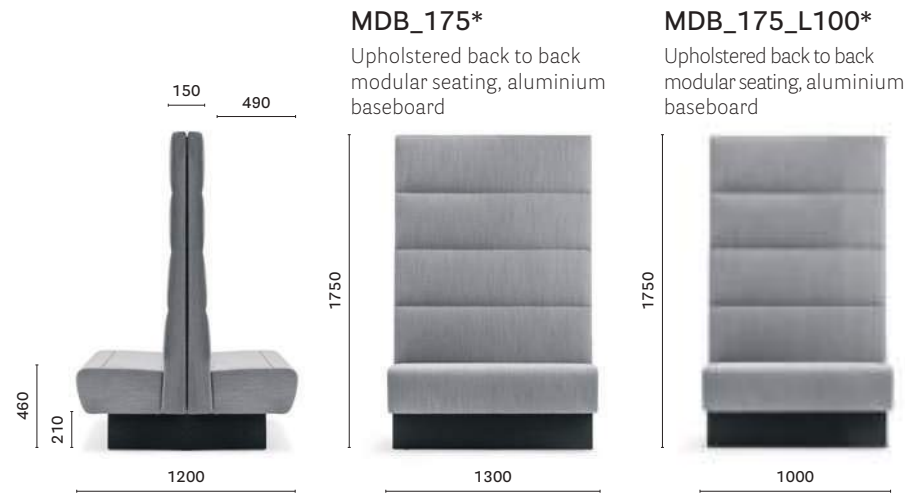

MDB_175_L100*

MDB_175*