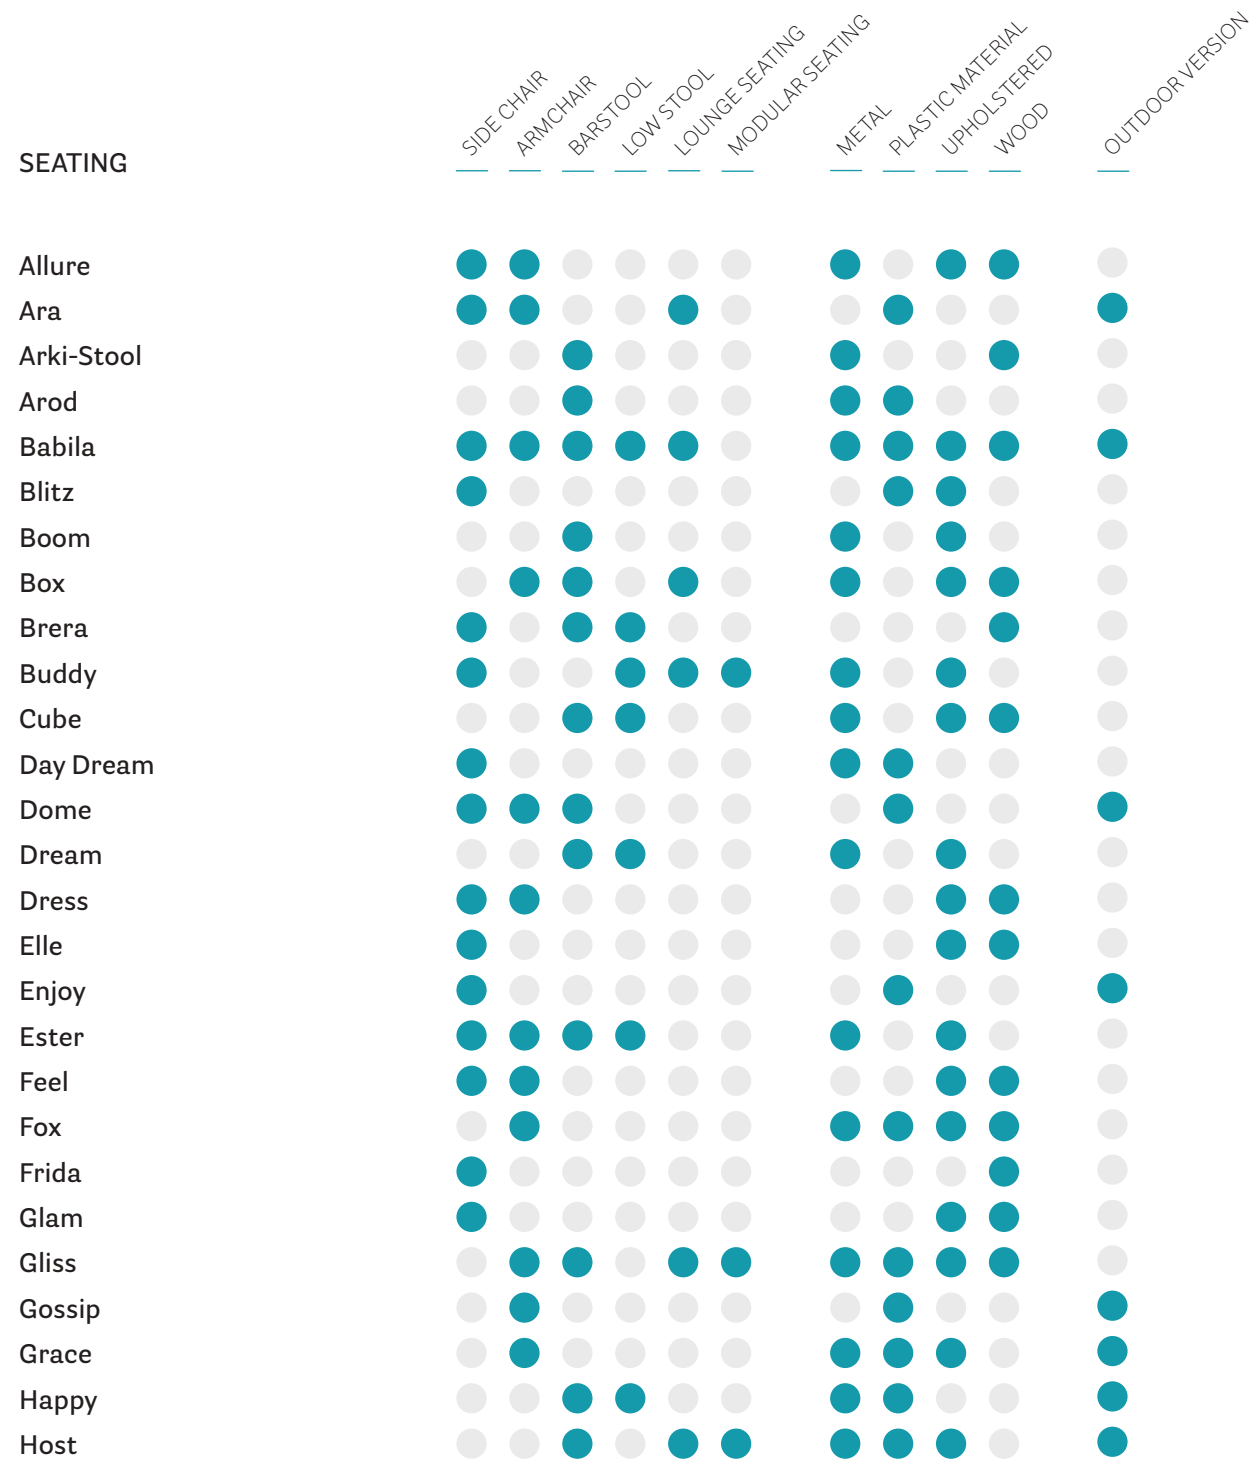

Chart of categories and materials

Guida alle tipologie e ai materiali