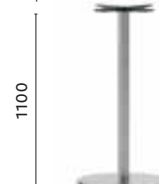

4414

Stainless steel poseur table base

COLUMN Ø 76
TOP MAX Ø 700