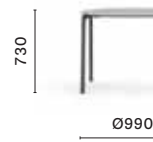

SIZES / DIMENSIONI

FINISHES / FINITURE

solid laminate top / ripiano in stratificato

*Black core / Anima nera

aluminium legs / gambe in alluminio

powder coated aluminium legs / gambe in alluminio verniciato

LU
Polished
Lucidato

BI

NPE