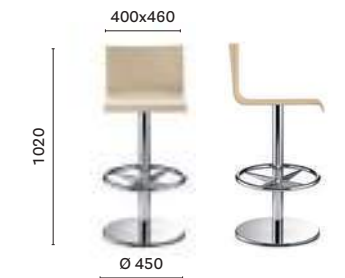

Barstool, plywood shell,
steel tube frame

4408

Barstool, plywood shell, steel
central base

4417/KU

Barstool, plywood shell, stainless
steel central base

4429

Barstool, plywood shell, steel
central base

SIZES / DIMENSIONI