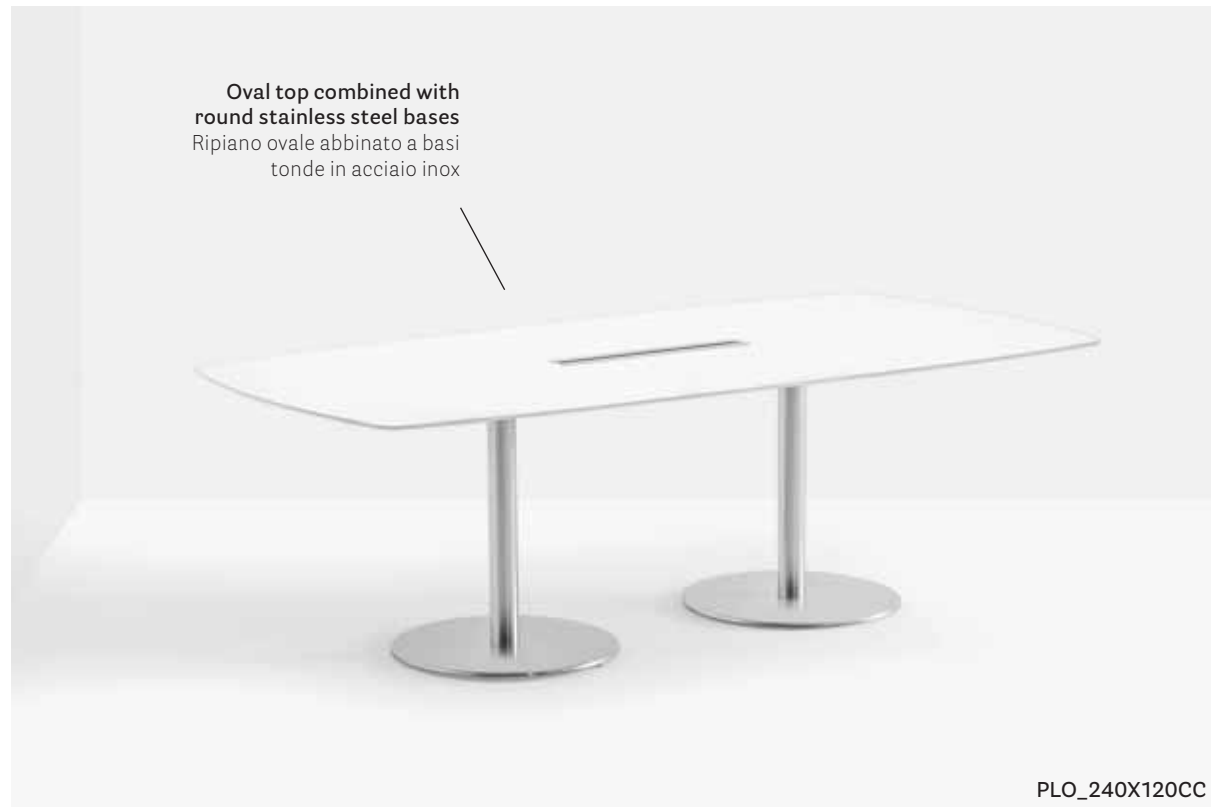

PL2_360X120

TABLE / TAVOLO

TABLE / TAVOLO

Studio Nassini & Associati

Brescia, Italy

Project: Office

Products: Plano table,
Laja Wings armchair,
Ester armchair, Arki-Table,
Zippo modular seating,
Happy Apple lighting