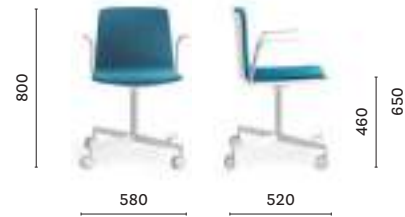

728

Armchair, upholstered front shell, polycarbonate back shell, die-cast aluminium four-star base with castors