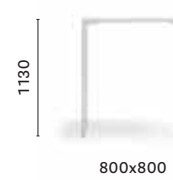

TG_H110 80x80

High table, aluminium legs and plate, laminate top