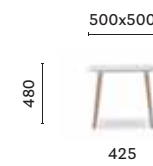

MLT_50X50X48

Coffee table, solid ash wood legs, veneered / MDF / solid laminate* top

* Table height decreases of 10 mm for solid laminate top versions
L'altezza del tavolo si riduce di 10 mm per le versioni con ripiano in stratificato