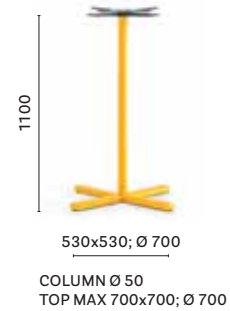

4756
Poseur table base,
cast-iron base