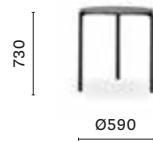

Table
Tavolo

TABLE / TAVOLO

Naples Botanical Garden

Naples, Florida

Project: Café & Restaurant
Products: Jump table,
Tatami armchair

SIZES / DIMENSIONI

TJ3 D_59
Table, aluminium legs and plates, solid laminate top