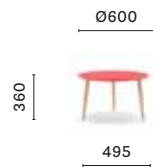

SIZES / DIMENSIONI

MLTD_60X36

Coffee table, solid ash wood legs, veneered / MDF solid laminate* top

MLTD_60X48

Coffee table, solid ash wood legs, veneered / MDF solid laminate* top

MLT_60X60X36

Coffee table, solid ash wood legs, veneered / MDF solid laminate* top