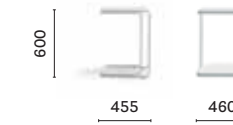

TST_45X45

SIZES / DIMENSIONI

TST_45X45

Coffee table, steel frame,
laminated top

5900

Coffee table, steel frame,
methacrylate top

FINISHES / FINITURE

laminated top / ripiano in laminato