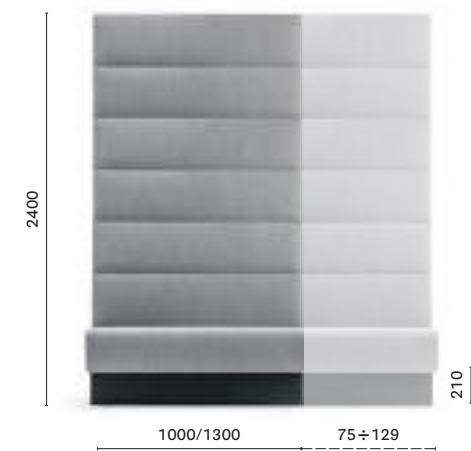

Upholstered linear modular seating, aluminium baseboard