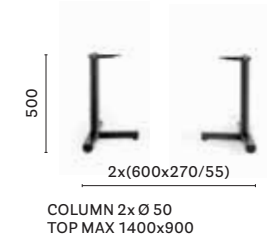

4759 H500
Coffee table base,
cast-iron base

FINISHES / FINITURE

any standard colour in powder coated finish table base
basamento verniciato in tutti i colori standard

→ see page 218
vedi pagina 218

tops
ripiani

→ see from page 222
vedi da pagina 222