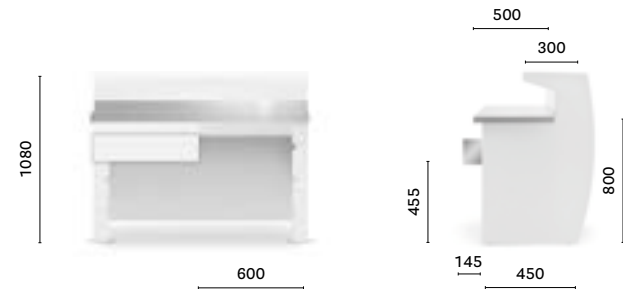

IGL_WORKSTATION

Linear module in polyethylene with workstation

IGL_SUP_MET_BI

Upper top only
1400x400

K_RIP_INF_BI100E

Lower tops only
1250x455

IGL_LUCE

Lighting kit only