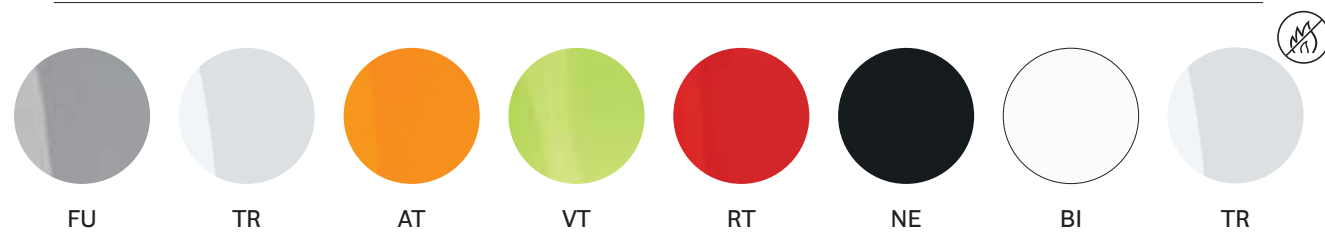

980

Barstool, upholstered shell,
steel central base

985

Barstool, upholstered shell,
stainless steel central base

990

Barstool, leather shell,
steel central base

FINISHES / FINITURE

polycarbonate / policarbonato