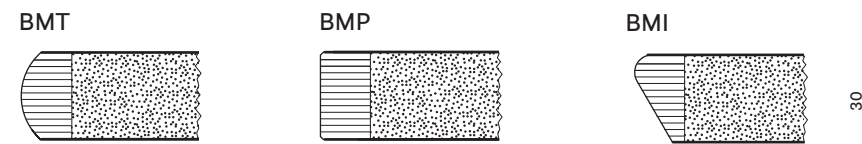

EDGE / BORDO