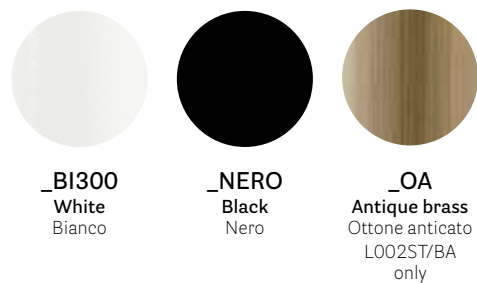

solid colour

soft-touch coated / verniciato finitura soft-touch

FINISHES / FINITURE

steel base / base in acciaio

electrical features / caratteristiche elettriche

- Light L002T: MAX 1X100W E27 220-240V 50-60 Hz IP20 Class II
Light bulb excluded / Lampadina esclusa
- Light L002ST: MAX 1X100W E27 220-240V 50-60 Hz IP20 Class II
Light bulb included / Lampadina inclusa