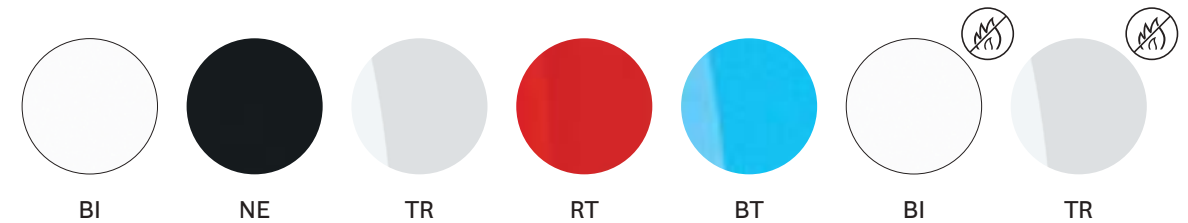

FINISHES / FINITURE

polycarbonate / policarbonato