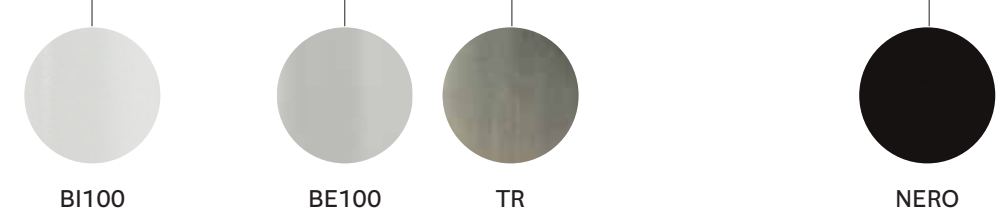

powder-coated legs / gambe in acciaio verniciato