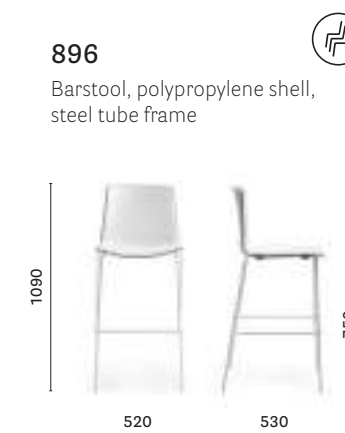

SIZES / DIMENSIONI

SIZES / DIMENSIONI

890/2

Side chair, upholstered shell, steel tube frame

897/2

Side chair, upholstered shell, steel rod sled frame

895/2

Armchair, upholstered shell, steel tube frame