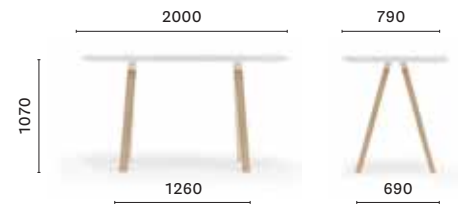

ARKW 107_200X79

High table, oak legs and aluminium frame, solid laminate top