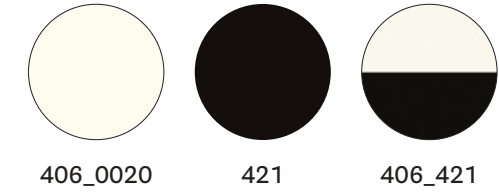

laminated / laminato

fabrics / tessuti

→ see booklet for finishes
vedi catalogo finiture