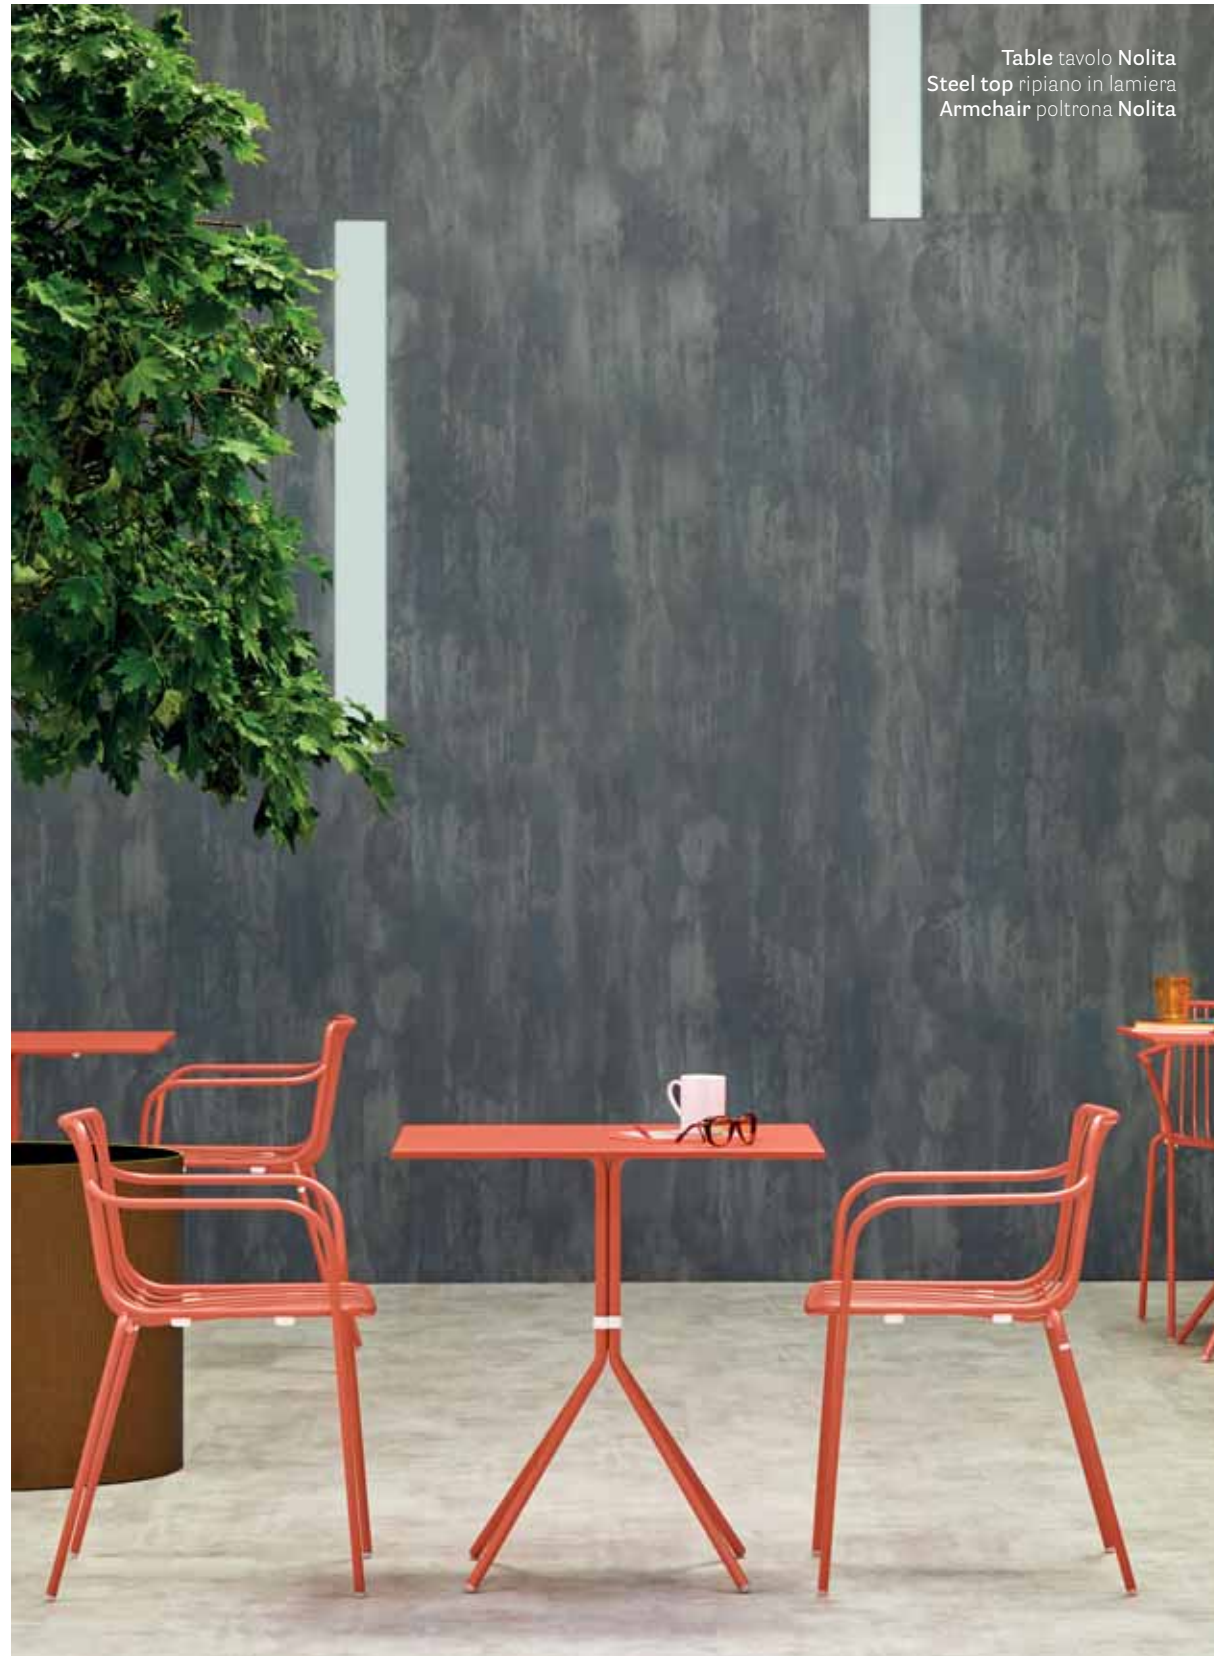

OUTDOOR

Table tavolo Nolita
Steel top ripiano in lamiera
Armchair poltrona Nolita