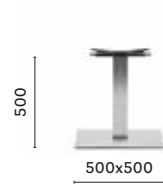

4452 H500

Stainless steel coffee table base

COLUMN 80x80
TOP MAX 1000x1000; Ø 1300