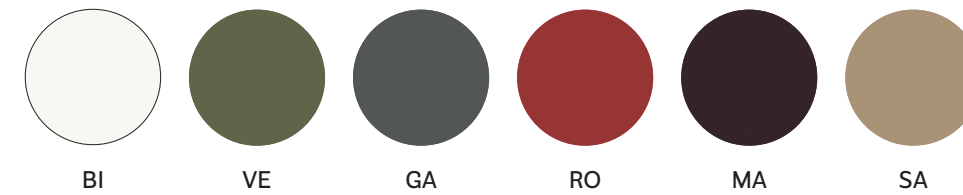

Products: Tatami armchair,
Bold table, Allure armchair

SIZES / DIMENSIONI

305
Polypropylene side chair

306
Polypropylene armchair

FINISHES / FINITURE

polypropylene / polipropilene

CERTIFICATES / CERTIFICAZIONI