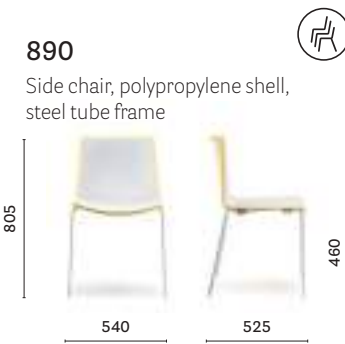

SIZES / DIMENSIONI

SIZES / DIMENSIONI

890/2

Side chair, upholstered shell, steel tube frame

897/2

Side chair, upholstered shell, steel rod sled frame

895/2

Armchair, upholstered shell, steel tube frame