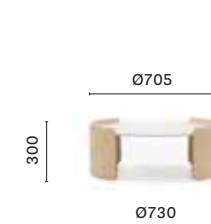

SIZES / DIMENSIONI

P10001

Day container,
oak veneered plywood
sides, solid laminate /
marble top

P10002

Coffee table,
oak veneered plywood
sides, solid laminate /
marble top

P10005

Coffee table,
oak veneered plywood
sides, solid laminate /
marble top