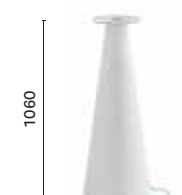

868

Polyethylene poseur table base with lighting kit FBT 1X15W E27 220-240V IP65