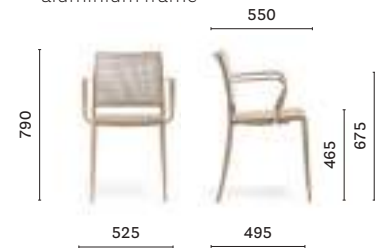

706/2

Armchair, polypropylene seat and textilene back, die-cast aluminium frame