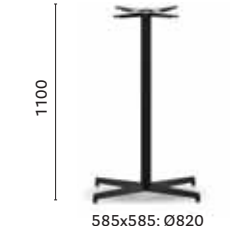

5434

Poseur table base,
die-cast aluminium base

COLUMN Ø 50
TOP MAX 700x700; Ø 800

FINISHES / FINITURE

aluminium table base / basamento in alluminio