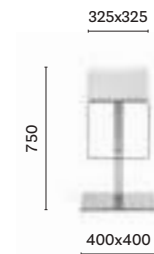

SIZES / DIMENSIONI

4445F

Barstool, upholstered seat, stainless steel base