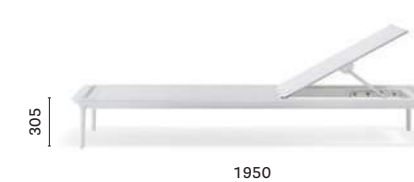

REVA_P

Lounge armchair, aluminium
frame and legs

REVA.3

Optional side pillow

REVA_L

Sun lounger, aluminium frame and legs
BACKREST GRADES: 13°, 23°, 33°, 43°

REVA_L.3

Cushion for sun lounger
WIDTH: 730