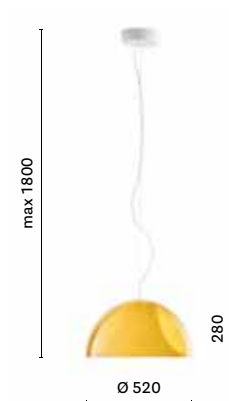

SIZES / DIMENSIONI

L002S/BA

Suspension lamp with two polycarbonate diffusers