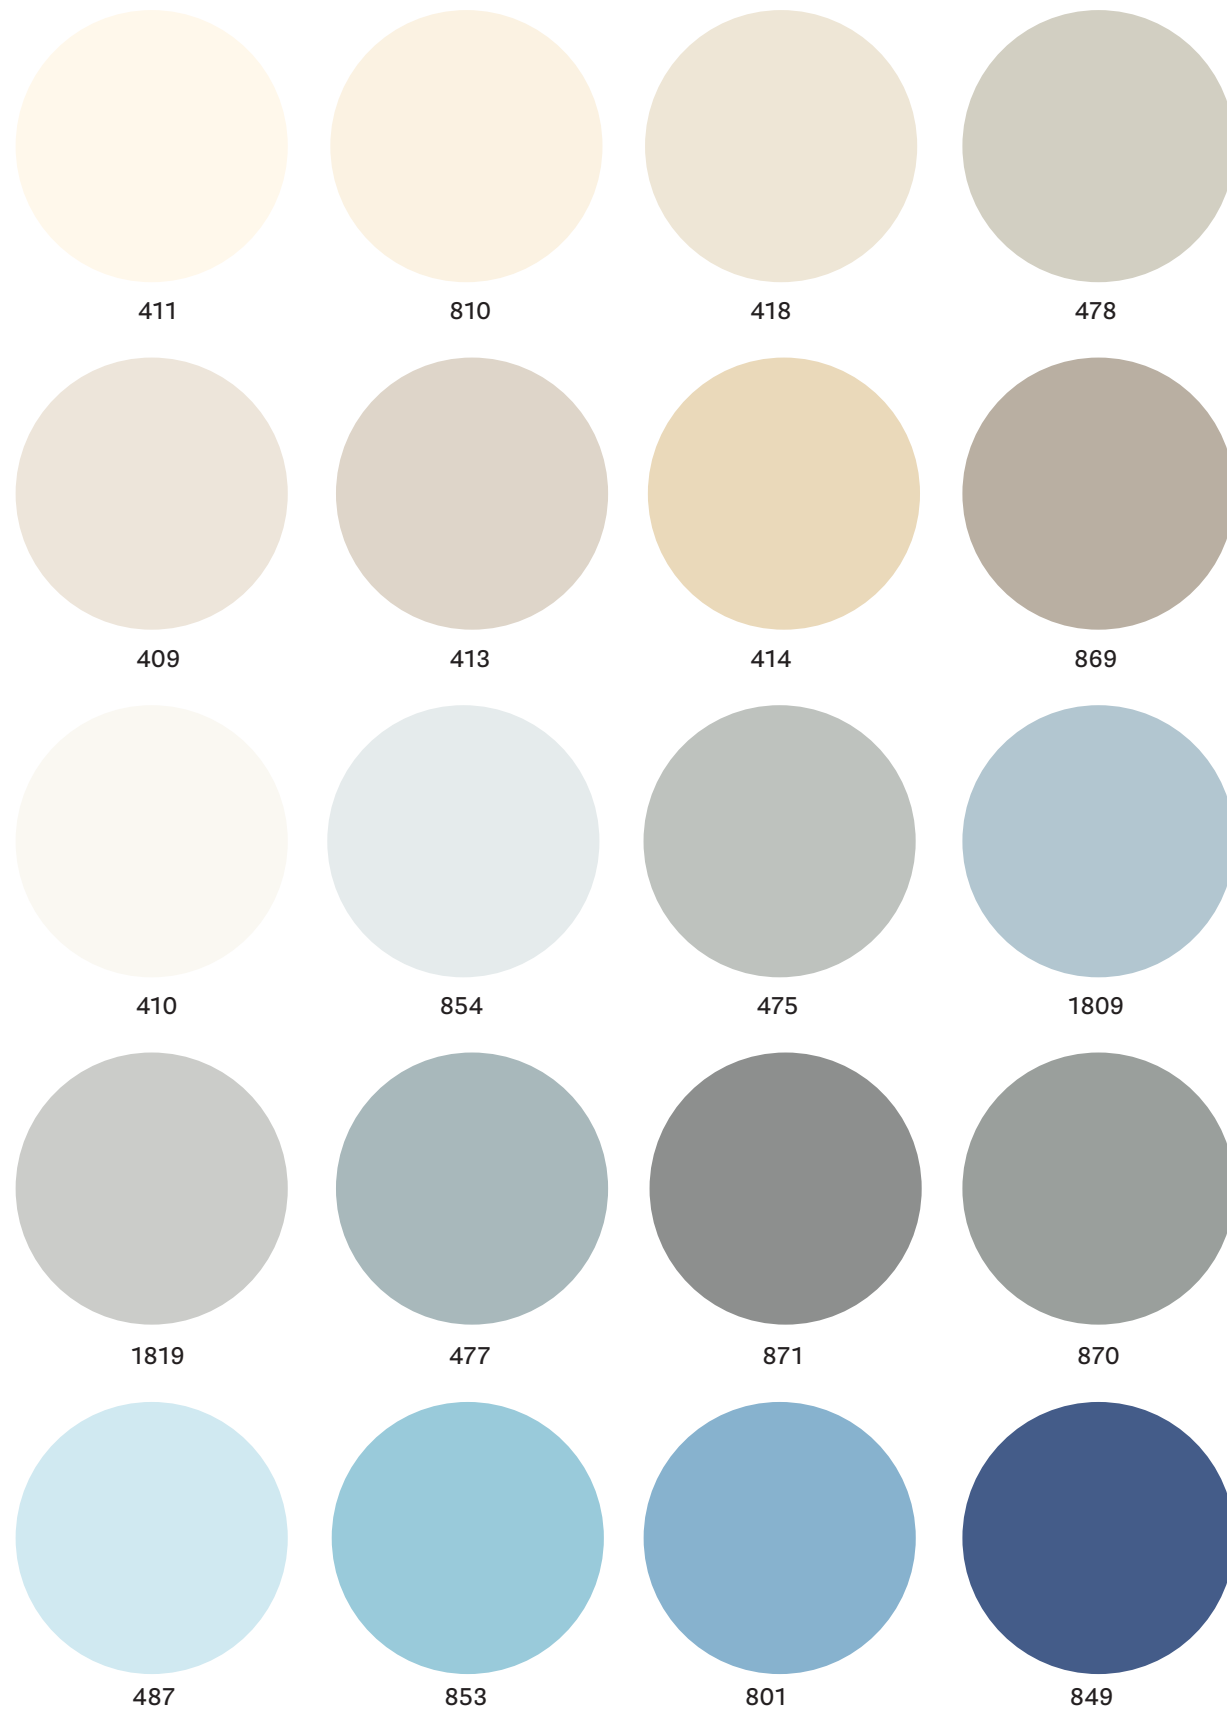

STANDARD LAMINATE COLOURS / COLORI LAMINATO STANDARD

Oak veneered top ripiano in rovere impiallacciato
 Table tavolo Inox
 Chair sedia Glam
 Lighting lampada L001

Oak veneered Rovere impiallacciato

EN — Oak veneered tops, chipboard or MDF core.