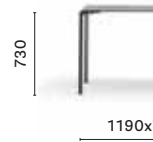

SIZES / DIMENSIONI

FINISHES / FINITURE

solid laminate top / ripiano in stratificato

*Black core / Anima nera

aluminium legs / gambe in alluminio

powder coated aluminium legs / gambe in alluminio verniciato

LU
Polished
Lucidato

BI

NPE