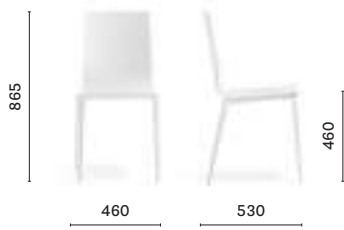

Project: Hotel

Products: Kuadra side chair
and barstool, Gliss armchair,
Inox table, Laja armchair,
Arki-Table

SIZES / DIMENSIONI

1101

Side chair, tecnopolymer shell,
steel tube frame

1151

Side chair, tecnopolymer shell,
steel tube frame