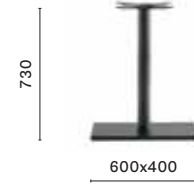

4472

Stainless steel dining table base

COLUMN Ø 76
TOP MAX 1200x800