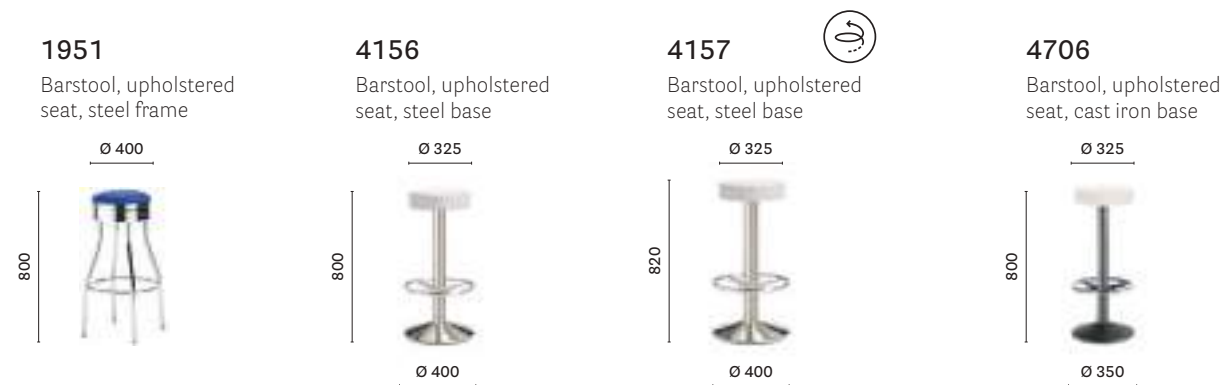

SIZES / DIMENSIONI

FINISHES / FINITURE

fabrics / tessuti

→ see booklet for finishes
vedi catalogo finiture

S_ZETA

S_TX

S350CON

S325FC

Only for Tonda

steel / acciaio

stainless steel / acciaio inox

CR
Chromed
Cromato

ST
Satinized
Satinato

powder coated / verniciato

→ see booklet for finishes
vedi catalogo finiture