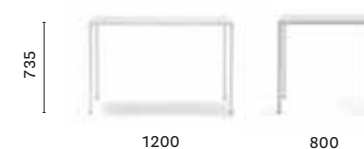

TFA120X80
Steel table