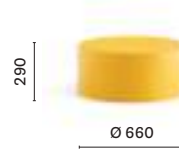

470
Polyethylene pouf