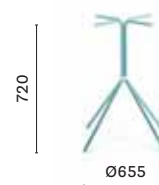

5454

Steel dining table base, four legs

COLUMN 4x Ø 20
TOP MAX 700x700; Ø 700

FINISHES / FINITURE

any standard colour in powder coated finish table base
basamento verniciato in tutti i colori standard

→ see page 218
vedi pagina 218

tops
ripiani

→ see from page 222
vedi da pagina 222