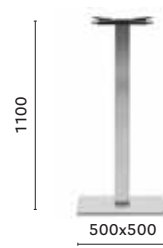

COLUMN 80x80
TOP MAX 1000x1000; Ø 1300

4452 H500

Stainless steel coffee table base

COLUMN 80x80
TOP MAX 1000x1000; Ø 1300

4456

Stainless steel poseur table base

COLUMN 80x80
TOP MAX 900x900; Ø 1100

4492