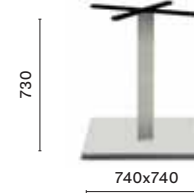

4497

Stainless steel dining table base

COLUMN 80x80
TOP MAX 1400x1400; Ø 1800