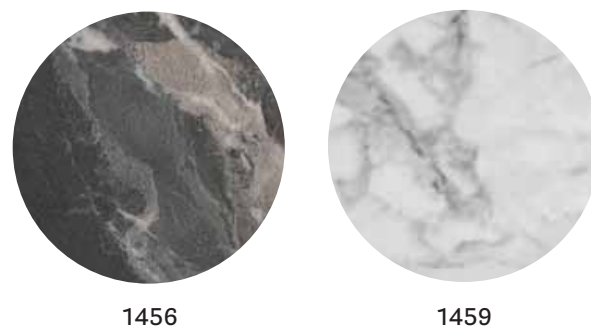

3294

ABS edge, satine brass

Bordo ABS, ottone satinato

EDGE / BORDO

SHINY FINISHES / FINITURE LUCIDE

SHAPES / FORME

Laminate top ripiano in laminato
Table tavolo Inox
Lounge armchair poltrona lounge Osaka metal
Lighting lampada L001