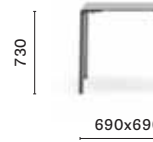

TJ4 _69x69
Table, aluminium legs and plates, solid laminate top