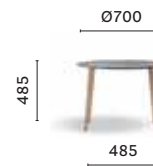

MLTD_70X48

Coffee table, solid ash wood legs, marble top