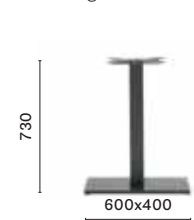

4470/4471

Stainless steel dining table base

COLUMN 80x80
TOP MAX 1400x900 - 1250x800 (HPL)