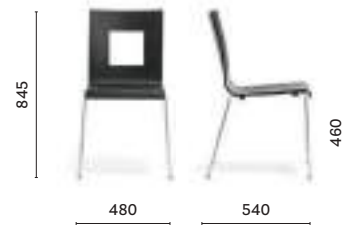

1186

Barstool, methacrylate shell,
steel tube frame

SIZES / DIMENSIONI

1301

Side chair, plywood shell,
steel tube frame

1311

Side chair, plywood shell,
steel tube frame

1308