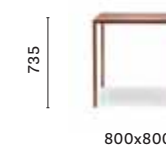

TFA_80X80
Steel table