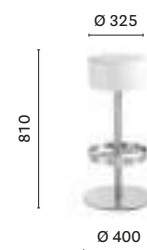

4405G

Barstool, upholstered seat, stainless steel central base