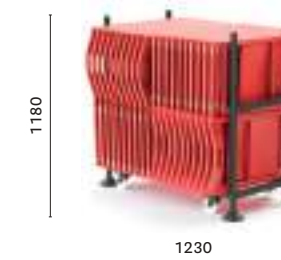

465-466

Steel trolley with or without wheels
WIDTH: 600

FINISHES / FINITURE

polypropylene / polipropilene