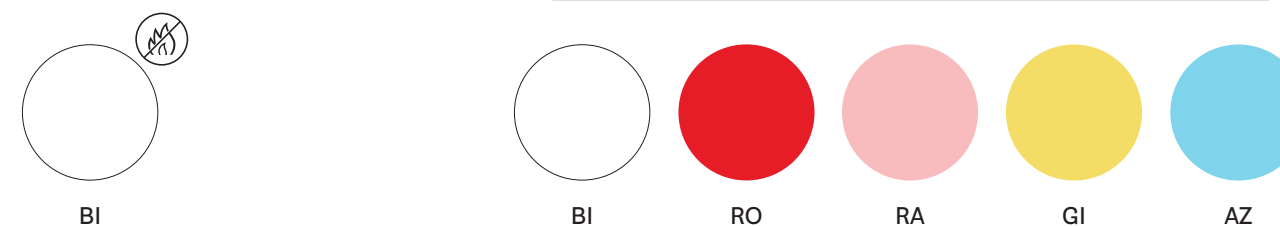

Architect: Proplusma arkitektones

Product: Snow Junior chair

SIZES / DIMENSIONI

FINISHES / FINITURE

polypropylene / polipropilene (Snow chair)

polypropylene / polipropilene (Snow junior chair)

AWARDS / PREMI