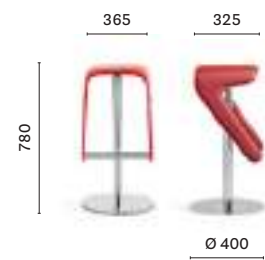

498

Barstool, leather shell, stainless steel central base