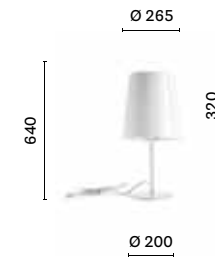

SIZES / DIMENSIONI

L001TA/A

Table lamp, steel frame, polycarbonate diffuser