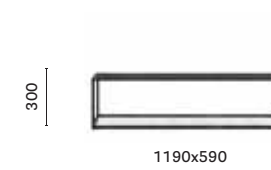

CODE_119X59X30

Coffee table, steel frame,
solid laminate or marble* top