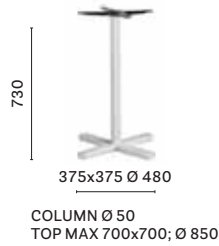

Products: Bold table,
Babila armchair

4750
Dining table base,
cast-iron base

4753
Coffee table base,
cast-iron base

4754
Poseur table base,
cast-iron base

4752
Dining table base,
cast-iron base

4752 H500
Coffee table base,
cast-iron base