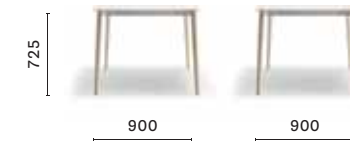

TMLF_90X90

Fixed table, solid ash wood legs, solid laminate top