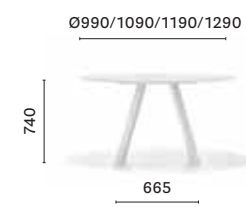

ARK5 D99/109/119/129

Table, steel legs, solid laminate or laminate top