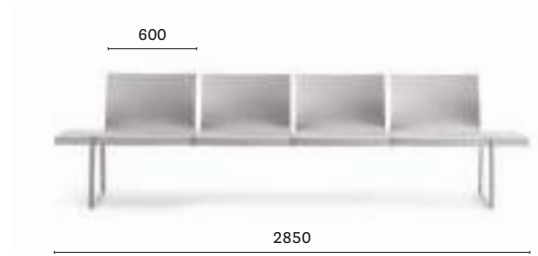

P02004

Bench multiple seater, polypropylene shell, die-cast aluminium frame, 4 seats