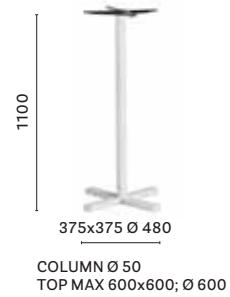

Products: Bold table,
Babila armchair

4750
Dining table base,
cast-iron base

4753
Coffee table base,
cast-iron base

4754
Poseur table base,
cast-iron base

4752
Dining table base,
cast-iron base

4752 H500
Coffee table base,
cast-iron base