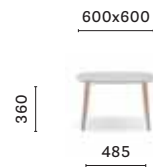

SIZES / DIMENSIONI

MLTD_60X36

Coffee table, solid ash wood legs, veneered / MDF solid laminate* top

MLTD_60X48

Coffee table, solid ash wood legs, veneered / MDF solid laminate* top

MLT_60X60X36

Coffee table, solid ash wood legs, veneered / MDF solid laminate* top