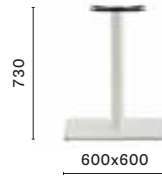

4492

Stainless steel dining table base

COLUMN Ø 76
TOP MAX 1200x1200; Ø 1700