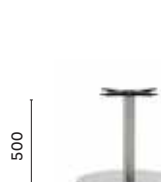

4433

Stainless steel coffee table base

COLUMN Ø 76
TOP MAX 900x900; Ø 1300