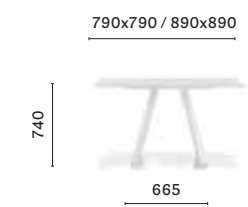

ARK5 79X79/89X89

Table, steel legs, solid laminate or laminate top