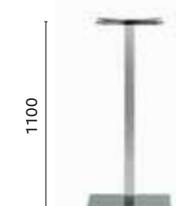

4406

Stainless steel poseur table base

COLUMN 50x50
TOP MAX 700x700