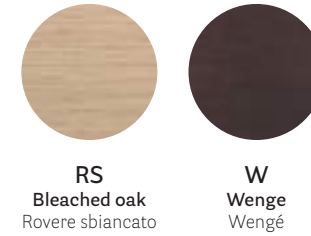

FINISHES / FINITURE

coated oak / rovere verniciato