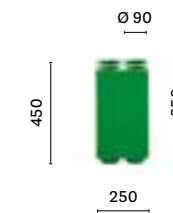

BRIK4

Polyethylene umbrella stand