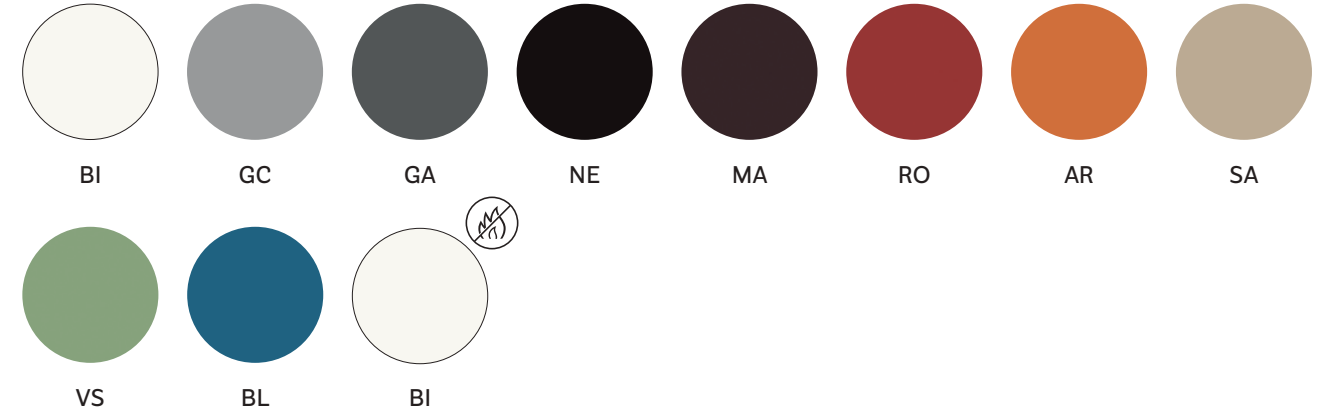

SIZES / DIMENSIONI

FINISHES / FINITURE

polypropylene / polipropilene (Ara side chair and armchair)