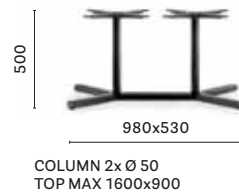

4758 H500
Coffee table base,
cast-iron base