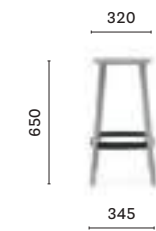

2702

Ash wood barstool, aluminium footrest