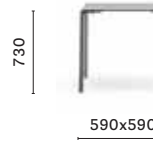

TJ4 _59x59
Table, aluminium legs and plates, solid laminate top