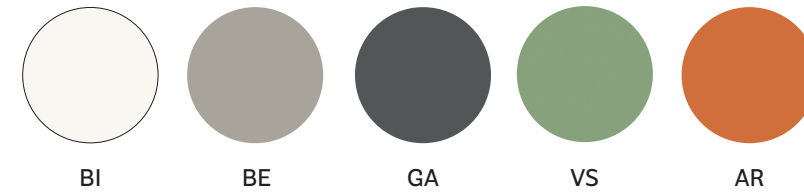

polypropylene / polipropilene (Ara lounge armchair)

thermoformed / termoformato

AWARDS / PREMI

CERTIFICATES / CERTIFICAZIONI

For
310 - 315 - 316

Plural

Take your time

DESIGN
Jorge Pensi Design Studio, 2014