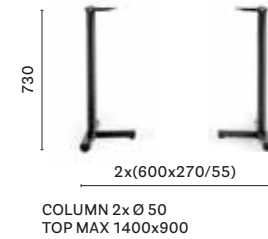

4759
Dining table base,
cast-iron base