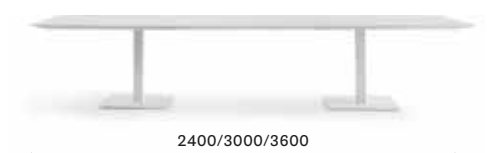

PL2 240/300/360X120

Table, stainless steel bases, solid laminate top, aluminium frame

FINISHES / FINITURE

solid laminate top
ripiano in stratificato

stainless steel legs
gambe in acciaio inox

powder coated steel legs
gambe in acciaio verniciato

White / Bianco*

CFC_BI

263*

AC
Brushed
Satinato

BI

*Black core / Anima nera