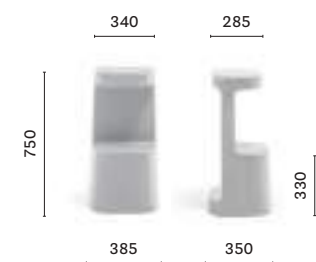

Temporary installation

Brescia, Italy

Project: Outdoor

Products: Serif barstool and table

SIZES / DIMENSIONI

860

Polyethylene barstool

861