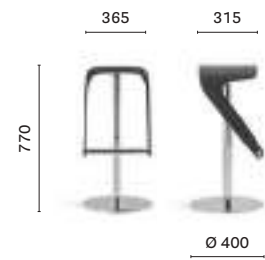

SIZES / DIMENSIONI

495 

Barstool, plywood shell, steel central base

496 

Barstool, plywood shell, stainless steel central base

497 

Barstool, leather shell, steel central base

498 