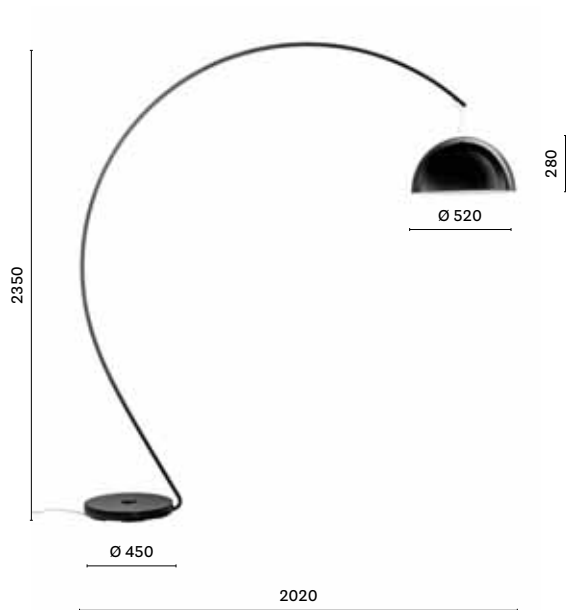

SIZES / DIMENSIONI

L002T/BA

Polycarbonate diffusers, steel frame