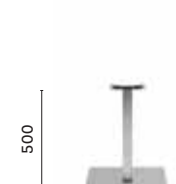

4402 H500

Stainless steel coffee table base

COLUMN 50x50
TOP MAX 900x900