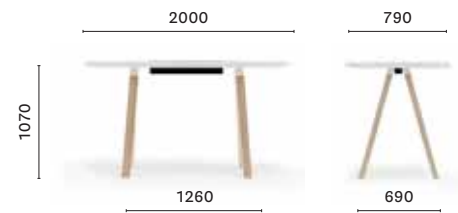

ARKW 107_200X79 CC

High table, oak legs and aluminium frame, solid laminate top, single cable management (800x42/60)