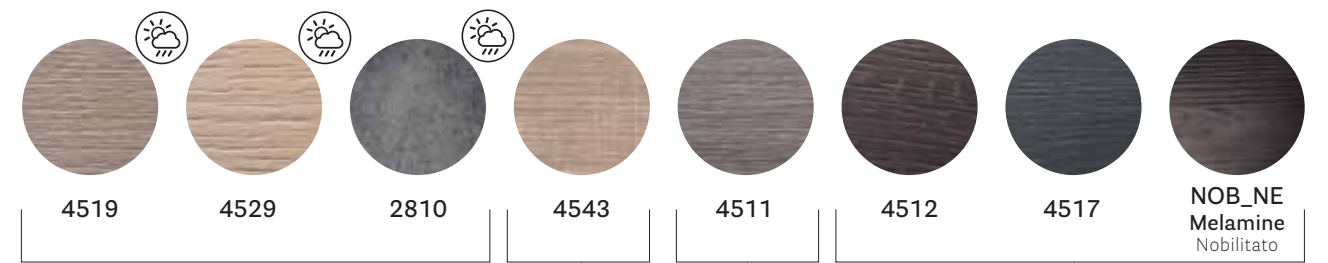

coated oak legs / gambe in rovere verniciato

solid laminate top / ripiano in stratificato