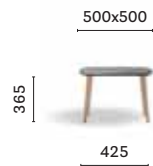

MLT_50X50X36

Coffee table, solid ash wood legs, marble top