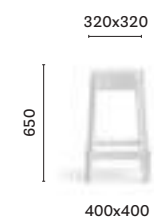

Temporary installation

Brescia, Italy

Project: Outdoor

Products: Rubik barstool,
Iceberg bar counter

SIZES / DIMENSIONI

580 
Polycarbonate barstool

580/CL1  
Polycarbonate barstool,
fire-retardant grade

582 
Polycarbonate barstool