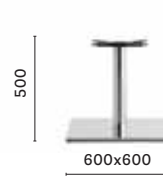

4492 H500

Stainless steel coffee table base

COLUMN Ø 76
TOP MAX 1200x1200; Ø 1700