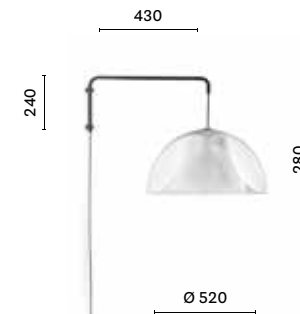

SIZES / DIMENSIONI

L002CW/BA_3, 6, 8

Suspension lamp with two polycarbonate diffusers, cable length 3000, 6000, 8000 mm, with 2, 4, 5 cable clamp

Inner diffuser = colour BI only / Diffusore interno = solo colore BI

FINISHES / FINITURE

cable clamp / fissacavo

NEF
Matt black
Nero opaco

electrical features / caratteristiche elettriche

- Light L002CW: MAX 1x23W E27 220-240V 50-60Hz IP20 Class II

Light bulb excluded / Lampadina esclusa

CERTIFICATES / CERTIFICAZIONI

L002CW
EN60598-2-1:1989 used in compliance with EN 60598-1:2008 (test report N°0262CE12)
EN60598-2-1:1989 usato in conformità con EN 60598-1:2008 (test report 0262CE12)

SIZES / DIMENSIONI

L002W40/BA

Wall lamp with visible black cable and steel frame in matt finish, two polycarbonate diffusers

L002W90/BA

Wall lamp with visible black cable and steel frame in matt finish, two polycarbonate diffusers

Inner diffuser = colour BI only / Diffusore interno = solo colore BI

FINISHES / FINITURE

cable clamp / fissacavo

NEF
Matt black
Nero opaco

steel frame / struttura in acciaio

NEF
Matt black
Nero opaco

_OA
Antique brass
Ottone anticato

electrical features / caratteristiche elettriche

- Light L002W: MAX 1X23W E27 220-240V 50-60 Hz IP20 Class II

Light bulb excluded / Lampadina esclusa

CERTIFICATES / CERTIFICAZIONI

EN60598-2-1:1989 used in compliance with EN 60598-1:2008 (test report N°0262CE12)
EN60598-2-1:1989 usato in conformità con EN 60598-1:2008 (test report 0262CE12)