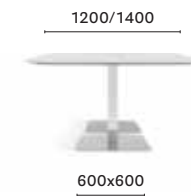

PLR 240/300/360X120/140 CC

Table, stainless steel bases, solid laminate top with cable management (600/1200/1800x90)