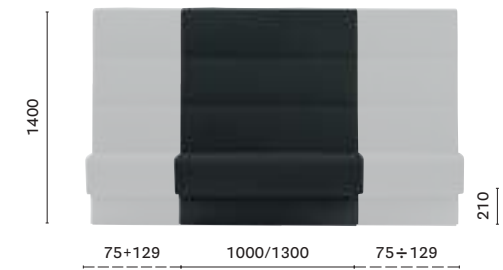

*Free standing / Autoportante

MD5

Backside laminate or upholstered panel
Pannello posteriore in laminato o imbottito
THICKNESS: 30

MDP_140*

Upholstered linear modular seating, aluminium baseboard

MDP_240