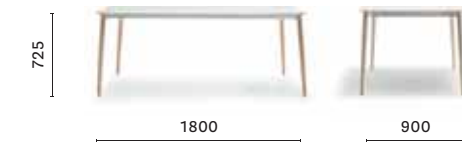

TMLF_180X90

Fixed table, solid ash wood legs, solid laminate top