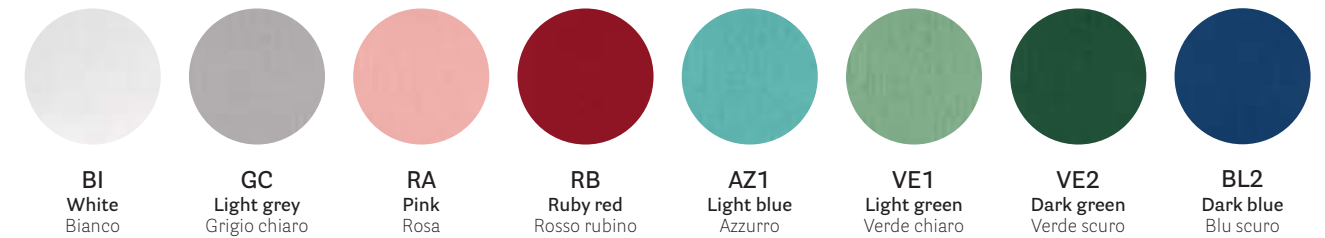

SIZES / DIMENSIONI

5724

Side chair, upholstered shell,
steel rod sled frame

5725

Armchair, upholstered shell,
steel rod sled frame

5716

Barstool, plywood shell,
steel rod sled frame

5717

Barstool, plywood shell,
steel rod sled frame

AWARDS / PREMI

FINISHES / FINITURE

coated ash / frassino verniciato

lacquered ash with visible grains / frassino laccato a poro aperto

lacquered ash with visible grains / frassino laccato a poro aperto

steel / acciaio

fabrics / tessuti

→ see booklet for finishes
vedi catalogo finiture

powder coated / verniciato

→ see booklet for finishes
vedi catalogo finiture

CERTIFICATES / CERTIFICAZIONI