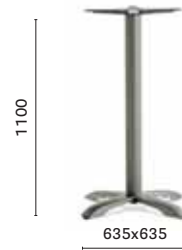

4764
Poseur table base,
cast-iron base

COLUMN Ø 76
TOP MAX 700x700; Ø800