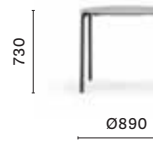

SIZES / DIMENSIONI

FINISHES / FINITURE

solid laminate top / ripiano in stratificato

*Black core / Anima nera

aluminium legs / gambe in alluminio

powder coated aluminium legs / gambe in alluminio verniciato

LU
Polished
Lucidato

BI

NPE