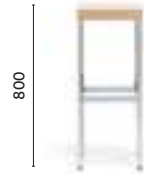

1401/RV

Barstool, oak plywood seat, steel tube frame

325X325