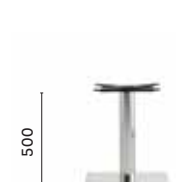

4423

Stainless steel coffee table base

COLUMN Ø 76
TOP MAX 900x900