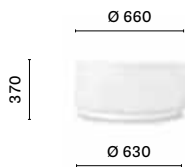

475
Polyethylene pouf, steel base 23W energy saver IP20