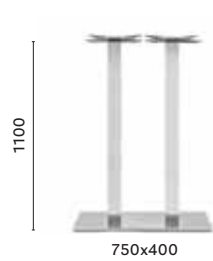

4466
Stainless steel poseur table base

COLUMN 2x 80x80
TOP MAX 1400x700