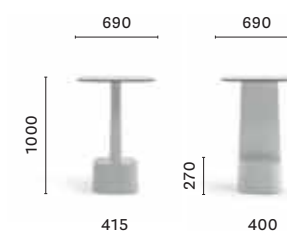

SIZES / DIMENSIONI

861

Polyethylene base and solid laminate top