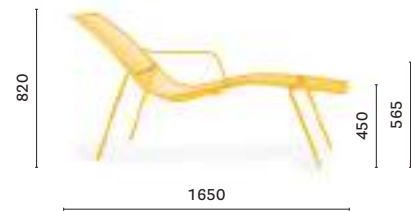

3656
Steel armchair, high backrest

3650.3
Cushion for side chair and armchair
WIDTH: 400

3659
Steel lounge armchair

3659.3
Cushion for lounge armchair
WIDTH: 440

3654
Steel chaise longue
WIDTH: 700

3654.7
Cushion for chaise longue
WIDTH: 575