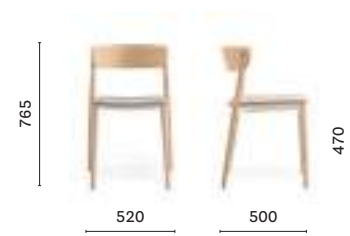

2821

Ash wood side chair, upholstered seat, die-cast aluminium frame