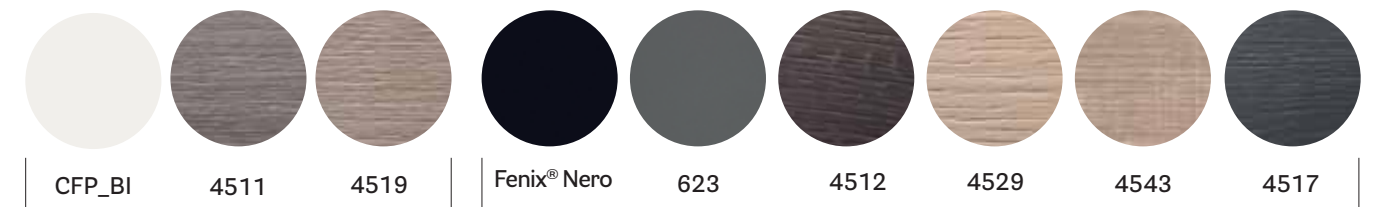

FINISHES / FINITURE

solid laminate top with powder-coated or polished legs / ripiano in stratificato con gambe in acciaio verniciato o lucidato