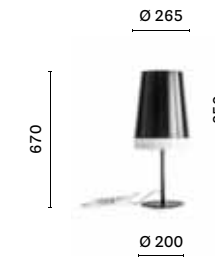

L001TA/AA* (A+A)

Table lamp, steel frame, two polycarbonate diffusers