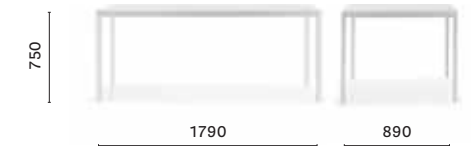

TK2_179X89

Table, steel frame and solid laminate or laminate* top