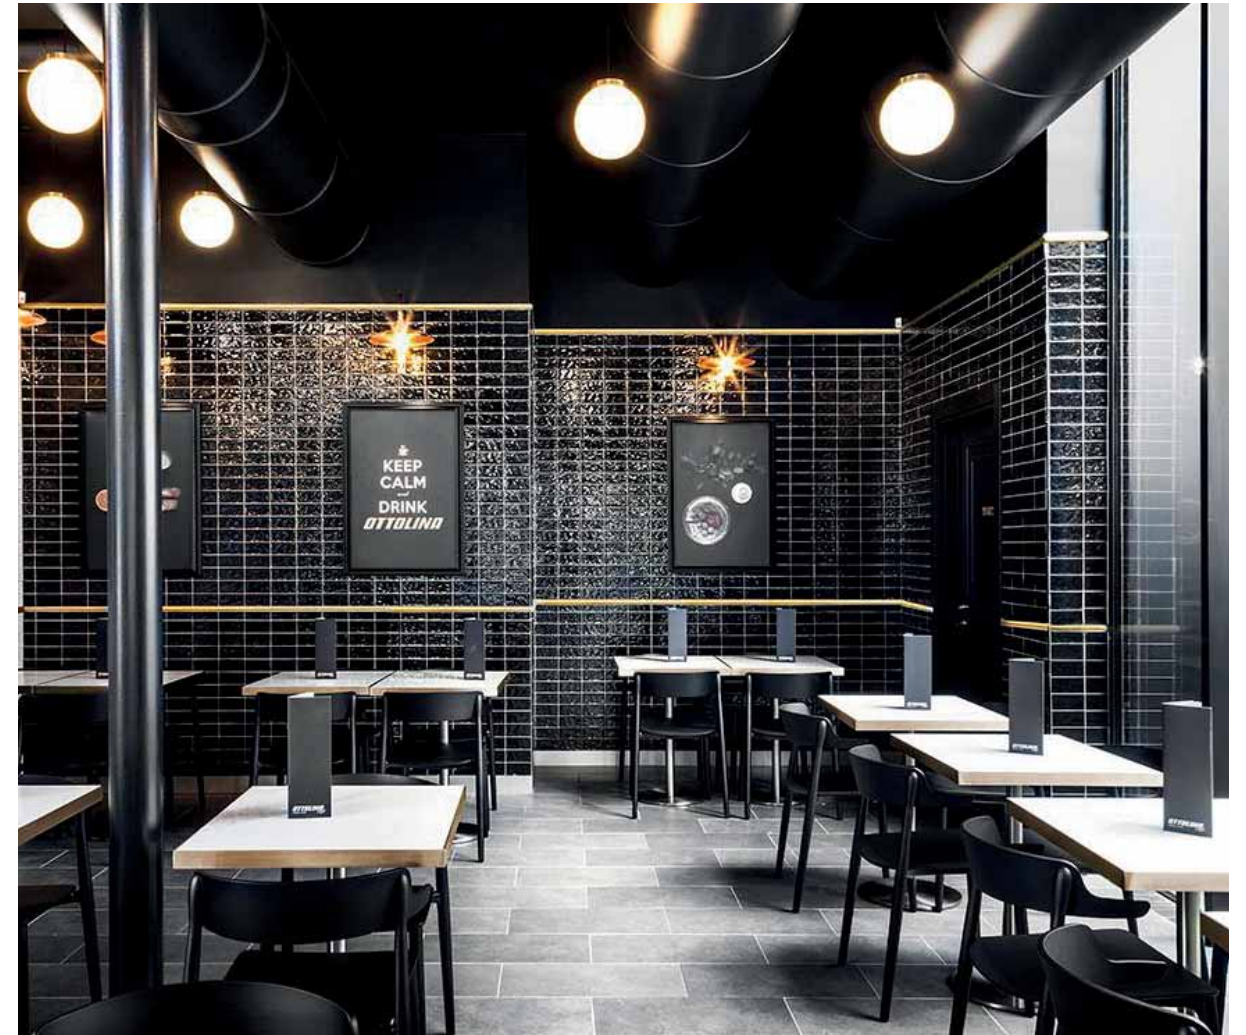

Ottolina caffè

Milano, Italy

Project: Coffee bar
Products: Inox table (4401 AC),
Nemea armchair, Nolita armchair and
table