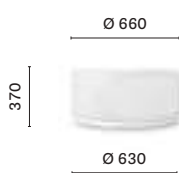

475
Polyethylene pouf, steel base
23W energy saver IP20