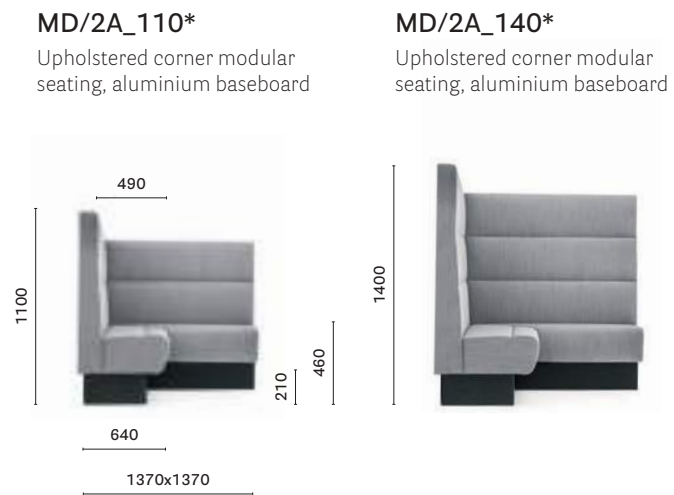

MDP_140*

Upholstered linear modular seating, aluminium baseboard

MDP_240

Upholstered linear modular seating, aluminium baseboard

MODUS 2.0

*Free standing / Autoportante

FINISHES / FINITURE

fabrics / tessuti