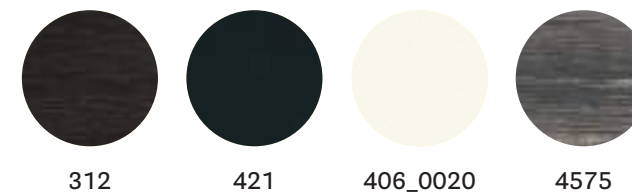

laminates for back shelf / mensola in laminato