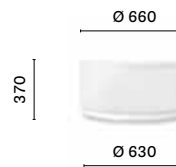

475L
Polyethylene pouf, steel base, 4,32W LED IP40

485
Polyethylene pouf, 23W energy saver IP20

485E
Polyethylene pouf, 23W energy saver IP44

485L
Polyethylene pouf, 4,32W LED IP40

486
Polyethylene pouf, methacrylate top, steel base 25W energy saver IP20