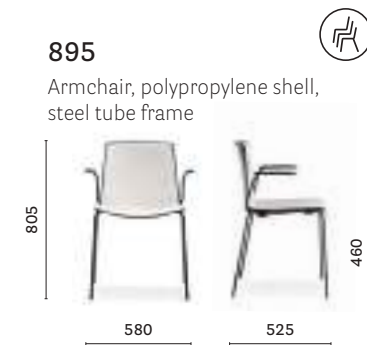

SIZES / DIMENSIONI

SIZES / DIMENSIONI

890/2

Side chair, upholstered shell, steel tube frame

897/2

Side chair, upholstered shell, steel rod sled frame

895/2

Armchair, upholstered shell, steel tube frame