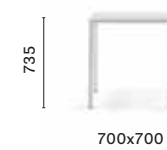

SIZES / DIMENSIONI

TFA_70X70
Steel table