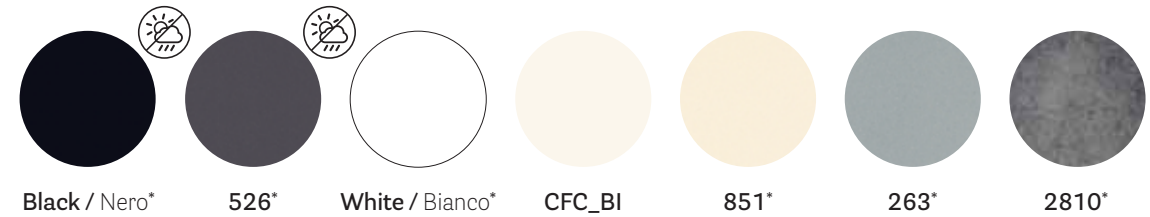

SIZES / DIMENSIONI

TG 69x69

Table, aluminium legs and plate, solid laminate / laminate* top

TG 79x79

Table, aluminium legs and plate, solid laminate / laminate* top

TG 89x89

Table, aluminium legs and plate, solid laminate / laminate* top

TG 139x139

Table, aluminium legs and plate, solid laminate / laminate* top

TG 119x79

Table, aluminium legs and plate, solid laminate / laminate* top

TG 139x89

Table, aluminium legs and plate, solid laminate / laminate* top

TG 159x89

Table, aluminium legs and plate, solid laminate / laminate* top

TG 199x89

Table, aluminium legs and plate, solid laminate / laminate* top

TG_H110 70x70

High table, aluminium legs and plate, laminate top

TG_H110 80x80

High table, aluminium legs and plate, laminate top

TG_H110 110x50

High table, aluminium legs and plate, laminate top

* Height of the table increases if combined with a laminate top
L'altezza del tavolo aumenta quando abbinato a ripiano in laminato

SIZES / DIMENSIONI

TG_H110 120x60

High table, aluminium legs and plate, laminate top

TG_H110 130x70

High table, aluminium legs and plate, laminate top

FINISHES / FINITURE

solid laminate top / ripiano in stratificato

*Black core / Anima nera

laminated top / ripiano in laminato