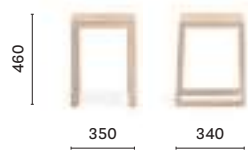

383

Oak wood low stool