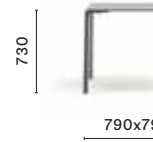

TJ4 _79x79
Table, aluminium legs and plates, solid laminate top