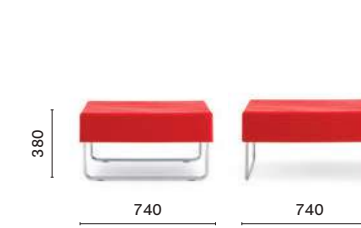

792

Lounge pouf unit, polyethylene seat, stainless steel tube sled frame

790/G_NE

Linking device only
LENGHT: 93

200/G_NE

Linking device only
LENGHT: 84

FINISHES / FINITURE

polyethylene / polietilene