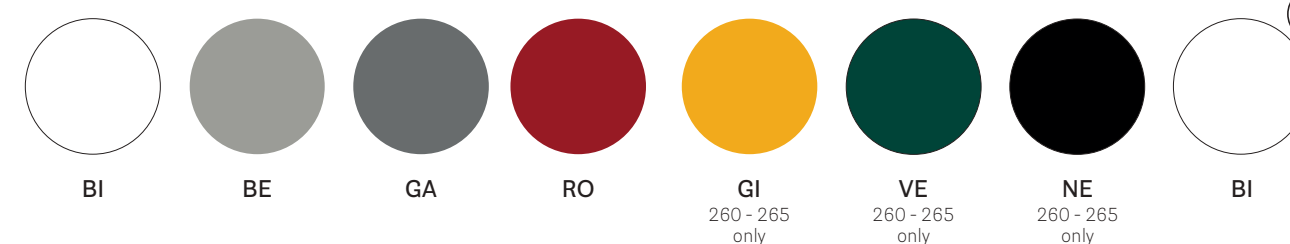

FINISHES / FINITURE

polypropylene / polipropilene

AWARDS / PREMI

CERTIFICATES / CERTIFICAZIONI

According to EN 16139:2013 level 2, extreme
EN di riferimento 16139:2013 livello 2, estremo

For
260 - 261 - 265 - 266