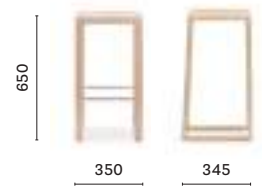

387

Oak wood barstool,
stainless steel footrest