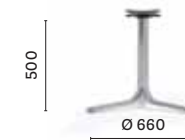

SIZES / DIMENSIONI

5460

Dining table base,
die-cast aluminium base

COLUMN Ø 60
TOP MAX 600x600; Ø 700

5463

Coffee table base,
die-cast aluminium base

COLUMN Ø 60
TOP MAX 600x600; Ø 700

5464