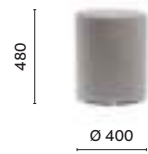

322
Upholstered pouf