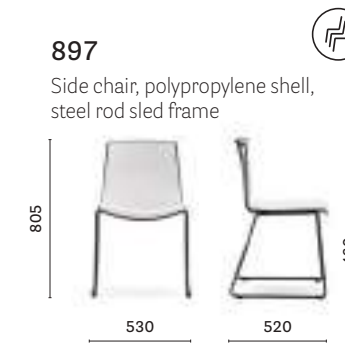

SIZES / DIMENSIONI

SIZES / DIMENSIONI

890/2

Side chair, upholstered shell, steel tube frame

897/2

Side chair, upholstered shell, steel rod sled frame

895/2

Armchair, upholstered shell, steel tube frame