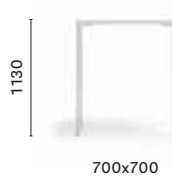

TG_H110 70x70

High table, aluminium legs and plate, laminate top