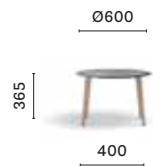

MLTD_60X36

Coffee table, solid ash wood legs, marble top