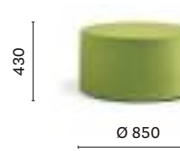

325
Upholstered pouf