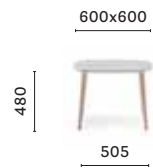

MLT_60X60X48

Coffee table, solid ash wood legs, veneered / MDF solid laminate* top