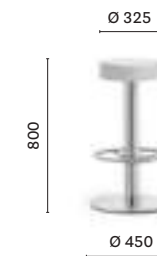

SIZES / DIMENSIONI

4415F

Barstool, upholstered seat, stainless steel central base

4415G

Barstool, upholstered seat, stainless steel central base

4416

Barstool, upholstered seat, stainless steel central base