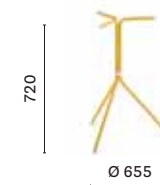

GAMeC
Galleria D'Arte
Moderna e
Contemporanea

Bergamo, Italy

Project: Temporary installation

Products: Nolita table, Tribeca armchair and barstool, Arki -Table, Vic armchair

SIZES / DIMENSIONI

5453

Steel dining table base, three legs