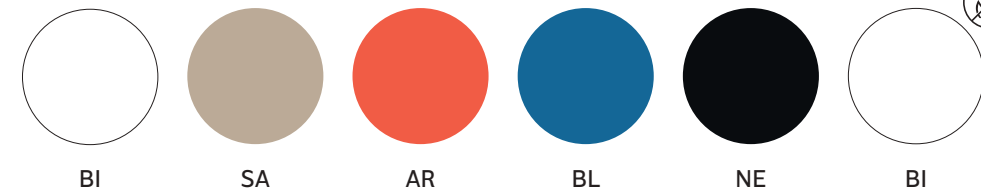

FINISHES / FINITURE

polypropylene / polipropilene

thermoformed cushion
cuscino termoformato

GA

aluminium / alluminio

→ powder coated in the same colour of the shell
see booklet for finishes
verniciato in tinta con la scocca
vedi catalogo finiture

CERTIFICATES / CERTIFICAZIONI

According to EN 15373:2007 level 3, severe
EN di riferimento 15373:2007 livello 3, severo