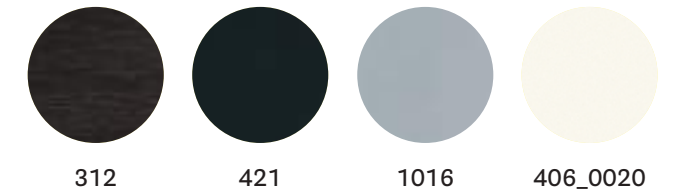

laminates for back side panel / pannello in laminato