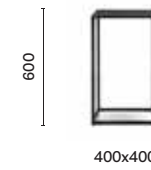

Coffee table, steel frame,
solid laminate or marble* top

CODE_59X59X42

Coffee table, steel frame,
solid laminate or marble* top

CODE_40X40X60

Bedside table, steel frame,
solid laminate or marble* top

CODE_119X59X30