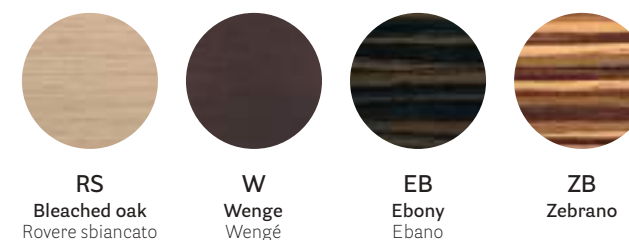

RS
Bleached oak
Rovere sbiancato

W
Wenge
Wengé

EB
Ebony
Ebano

ZB
Zebrano

fabrics / tessuti

→ see booklet for finishes
vedi catalogo finiture

stainless steel / acciaio inox

AC
Brushed
Satinato