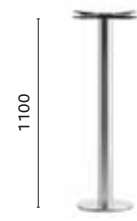

4734

Stainless steel poseur table base

Ø 280

COLUMN Ø 76
TOP MAX 700x700; Ø 900