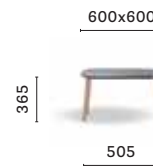

MLT_60X60X36

Coffee table, solid ash wood legs, marble top