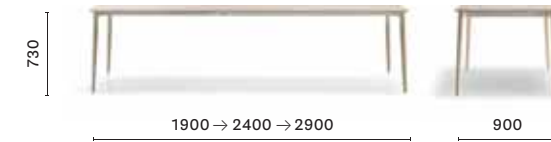

TML_190X90

Extensible table, solid ash wood legs, plywood veneered / solid laminate top