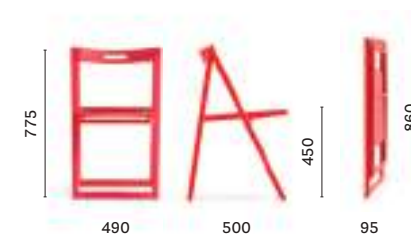

Products: Enjoy chair,
Gliss armchair

Private house

Brescia, Italy

Project: Private house

Products: Enjoy chair, Matrix table

SIZES / DIMENSIONI

460

Polypropylene chair