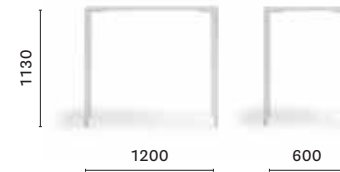

SIZES / DIMENSIONI

TG_H110 120x60

High table, aluminium legs and plate, laminate top