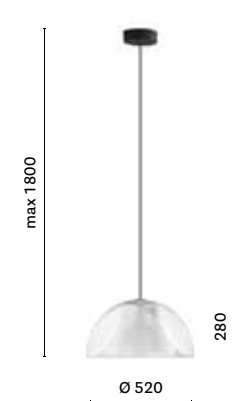

L002SW/BA

Suspension lamp with two polycarbonate diffusers

Inner diffuser = colour BI only / Diffusore interno = solo colore BI