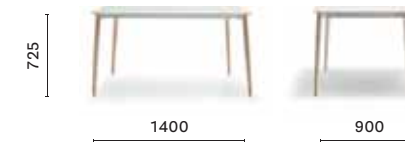

TMLF_140X90

Fixed table, solid ash wood legs, solid laminate top