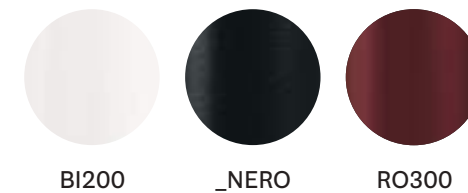

lacquered ash with visible grains / frassino laccato a poro aperto

lacquered ash with visible grains / frassino laccato a poro aperto

fabrics / tessuti

→ see booklet for finishes
vedi catalogo finiture

aluminium / alluminio