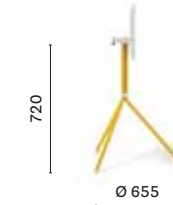

5453T

Steel dining table base with folding mechanism, three legs

COLUMN 3x Ø 20
TOP MAX Ø 700