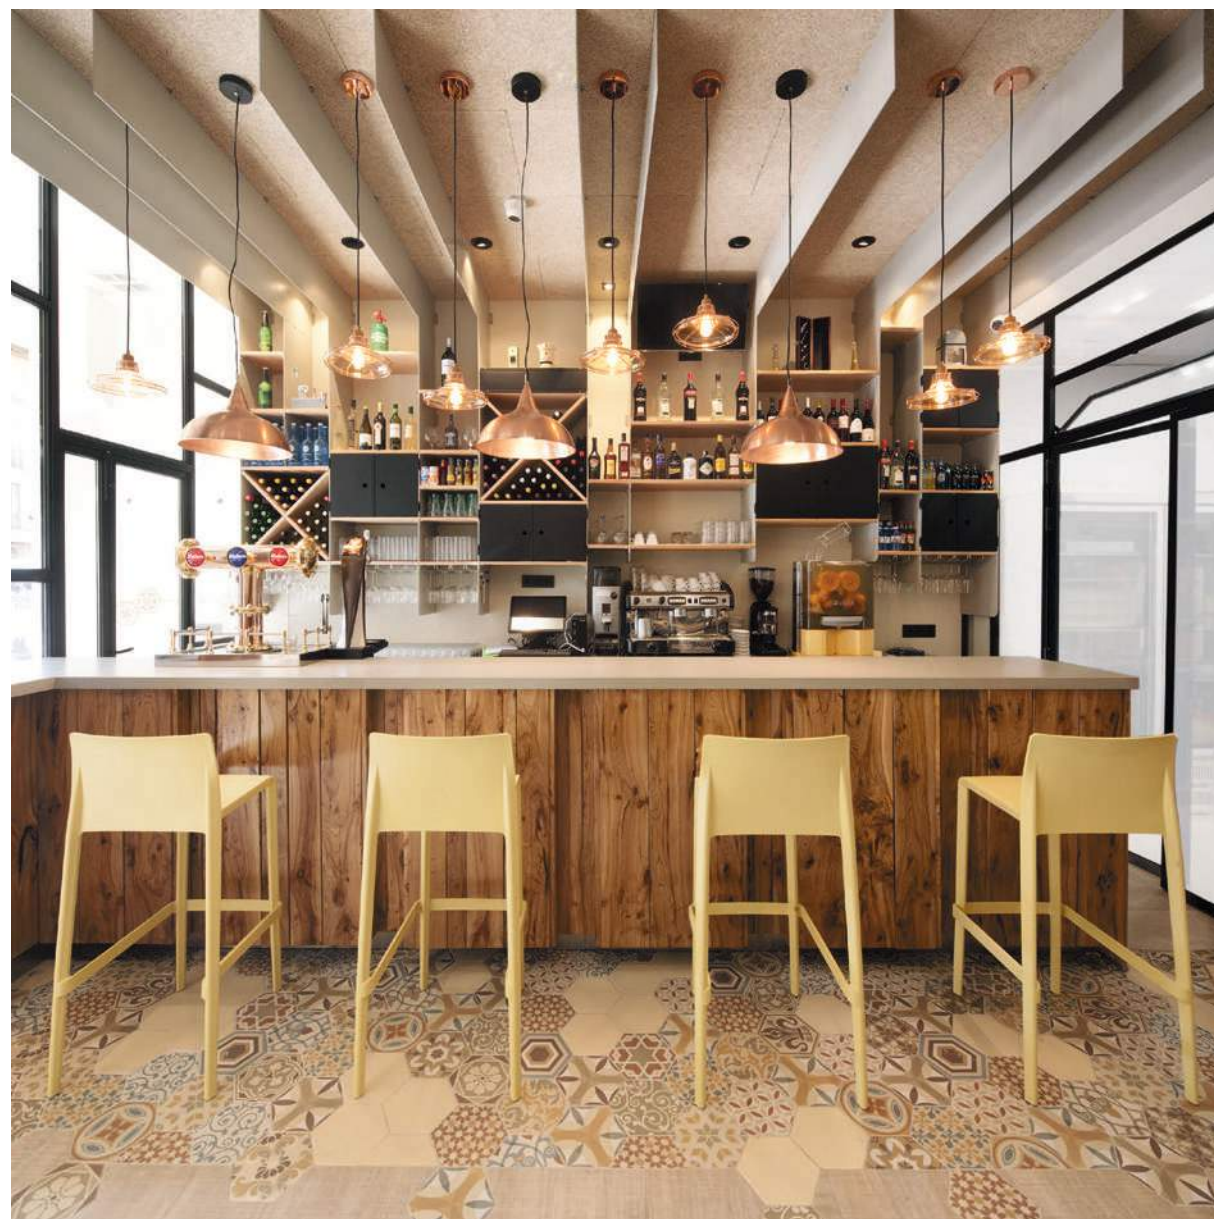

GPS Plaza

Astorga - León, Spain

Project: Café & Restaurant

Architect: Andrea Muñoz Diseño

Products: Volt barstool,
Brik umbrella stand

SIZES / DIMENSIONI

670
Polypropylene side chair

670/CL1
Polypropylene side chair,
fire-retardant grade

673
Polypropylene side chair, high back

671
Polypropylene side chair,
upholstered front shell

671/2
Polypropylene side chair,
upholstered seat

673/2
Polypropylene side chair,
high back, upholstered seat

675
Polypropylene armchair

675/CL1
Polypropylene armchair,
fire-retardant grade

674
Polypropylene armchair, high back

676
Polypropylene armchair,
upholstered front shell

676/2
Polypropylene armchair,
upholstered seat

674/2
Polypropylene armchair,
high back, upholstered seat