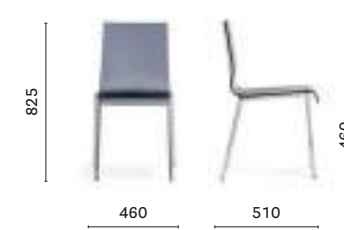

1171

Side chair, methacrylate shell,
steel tube frame