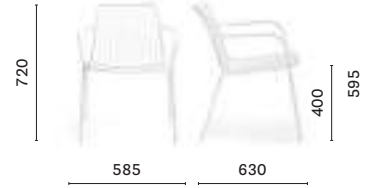

SIZES / DIMENSIONI

FINISHES / FINITURE

steel / acciaio

fabrics / tessuti

D31 ÷ D39
→ see booklet for finishes
vedi catalogo finiture

rim / bordino

D34; D35; D36
→ see booklet for finishes
vedi catalogo finiture

AWARDS / PREMI

CERTIFICATES / CERTIFICAZIONI

According to EN 16139:2013 level 2, extreme
EN di riferimento 16139:2013 livello 2, estremo