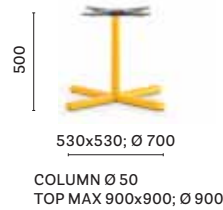

Products: Bold table,
Babila armchair

4750
Dining table base,
cast-iron base

4753
Coffee table base,
cast-iron base

4754
Poseur table base,
cast-iron base

4752
Dining table base,
cast-iron base

4752 H500
Coffee table base,
cast-iron base