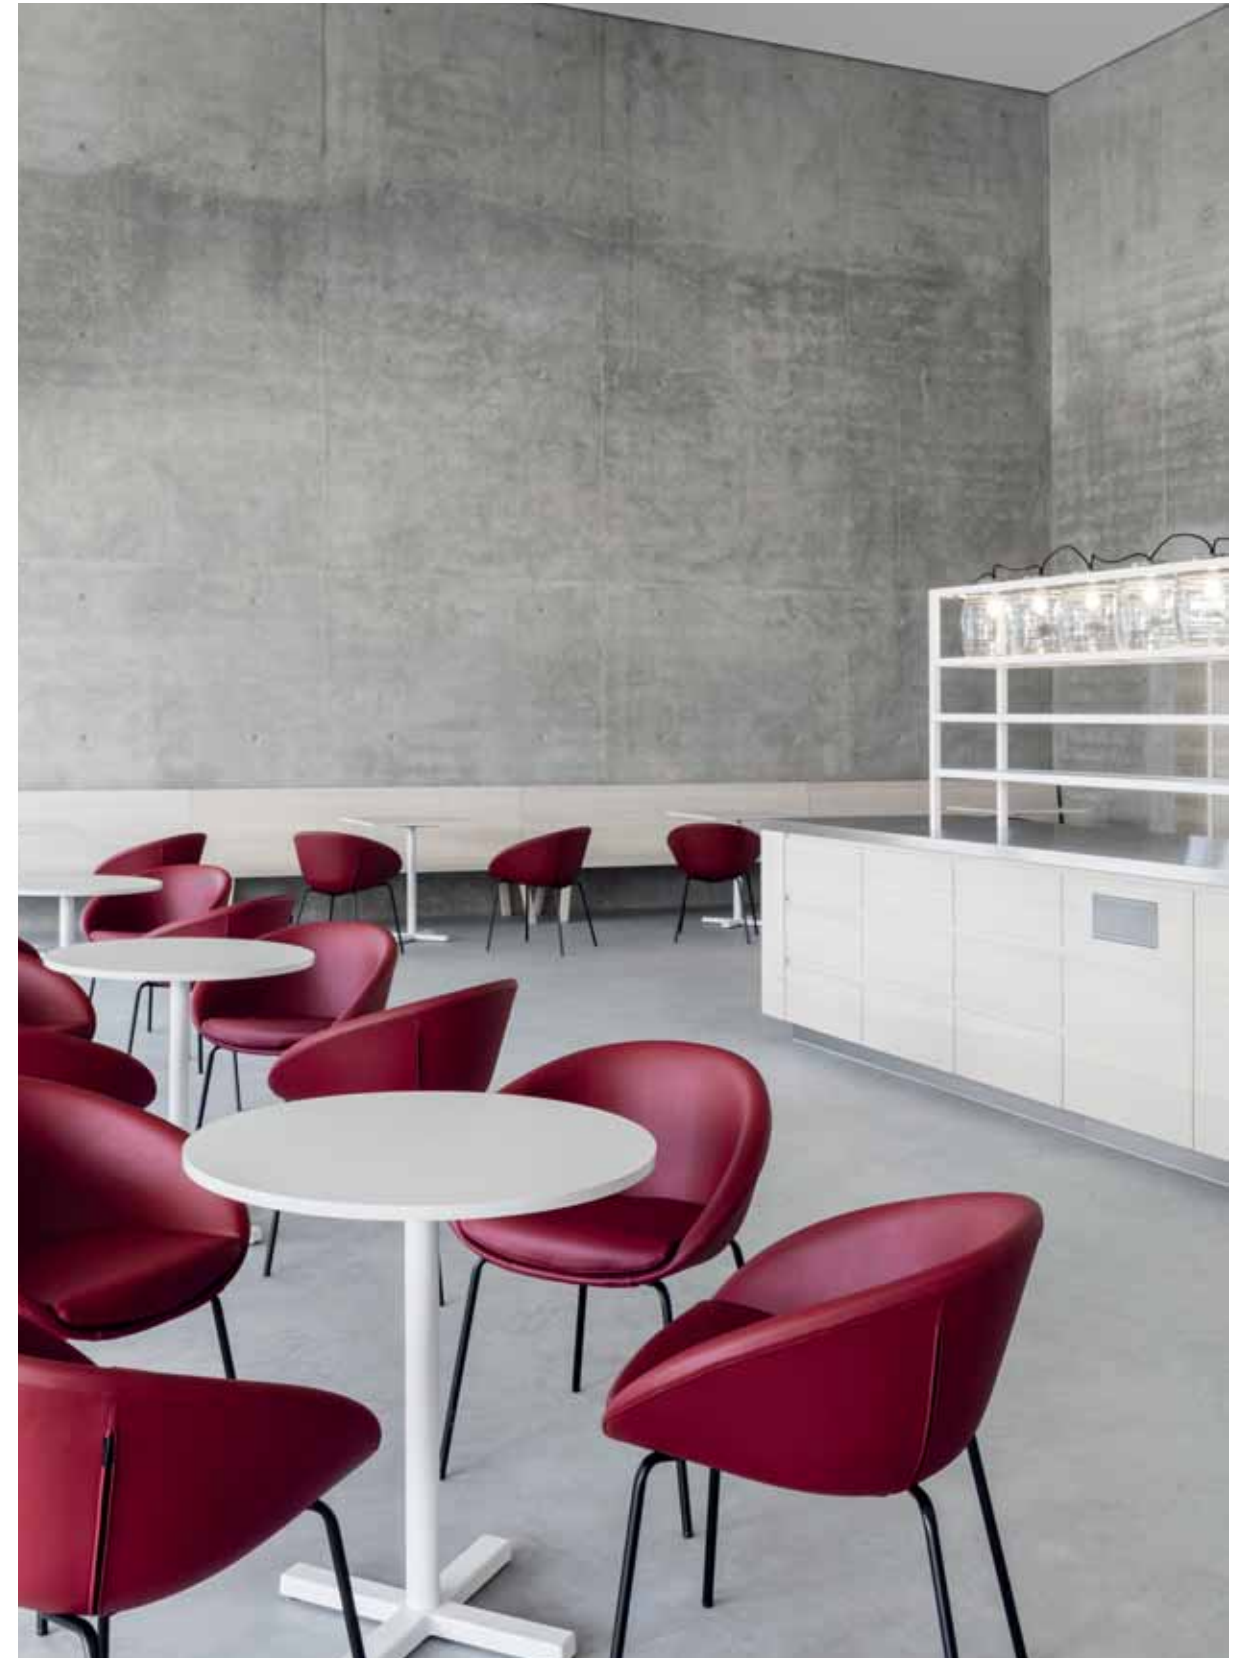

Weissenhorn, Germany

Project: Company canteen

Products: Bold table,
Stylus table, Gliss armchair,
Nemea side chair, Malmö
Lounge armchair and barstool,
Nolita side chair, lounge
armchair, barstool and table