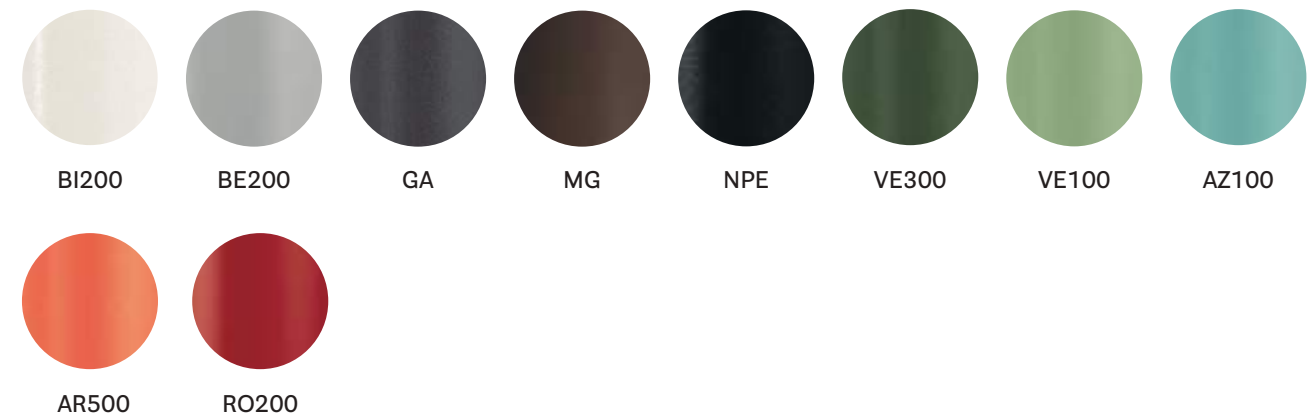

FINISHES / FINITURE

aluminium / alluminio

fabrics / tessuti

D31÷D39

→ see booklet for finishes
vedi catalogo finiture

CERTIFICATES / CERTIFICAZIONI

According to EN 16139:2013 level 2, extreme
EN di riferimento 16139:2013 livello 2, estremo