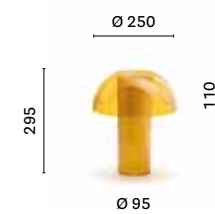

SIZES / DIMENSIONI

L003TA

Polycarbonate lighting