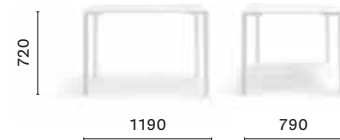

TG 119x79

Table, aluminium legs and plate, solid laminate / laminate* top