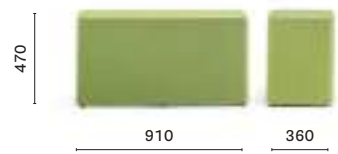

Temporary installation

Brescia, Italy

Project: Temporary installation

Product: Wow pouf

SIZES / DIMENSIONI

320
Upholstered pouf

324
Upholstered pouf

321
Upholstered pouf