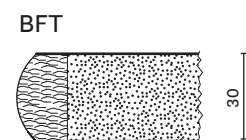

Plywood edge

Bordo multistrato

Solid beech edge

Bordo massello di faggio

EDGES: PVC, ALUMINIUM, CHROMED ABS, SILVER ABS, PLYWOOD AND SOLID
BORDI: PVC, ALLUMINIO, ABS CROMATO, ABS ARGENTO, MULTISTRATO E MASSELLO

STANDARD LAMINATE COLOURS / COLORI LAMINATO STANDARD