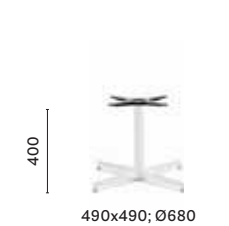

5420 H400

Coffee table base,
die-cast aluminium base

COLUMN Ø 50
TOP MAX 700x700; Ø 800