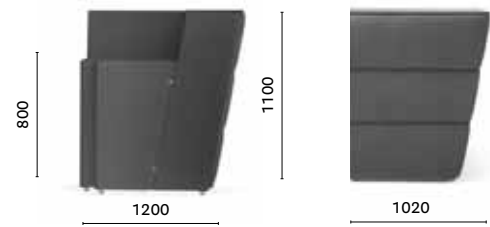

OBA/A soft corner
Padded version of corner module