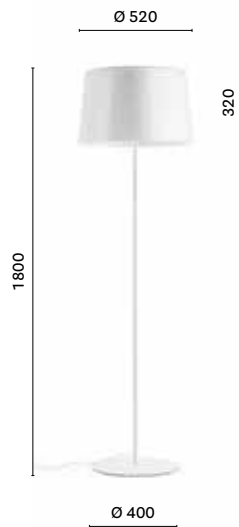

SIZES / DIMENSIONI

L001ST/B

Floor lamp, steel frame, polycarbonate diffuser