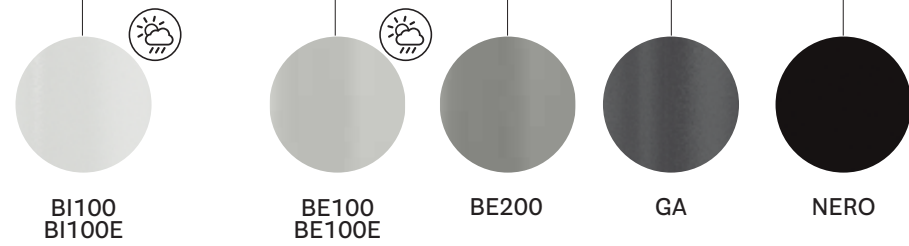

powder-coated legs / gambe in acciaio verniciato