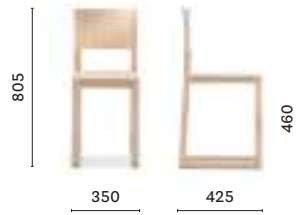

SIZES / DIMENSIONI

380

Oak wood chair

382

Oak wood barstool,
stainless steel footrest

386

Oak wood barstool,
stainless steel footrest

383