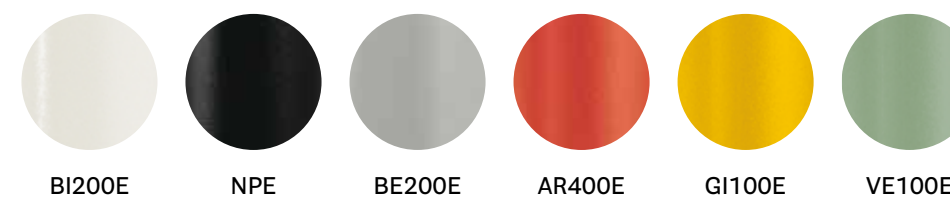

CERTIFICATES / CERTIFICAZIONI

EN 60598-2-4:1997 used in compliance with EN 60598-1:2015 (test report 0099CE17)
EN 60598-2-4:1997 usato in conformità con EN 60598-1:2015 (test report 0099CE17)

IP65 Suitable for outdoor use / IP65 Adatto per uso esterno