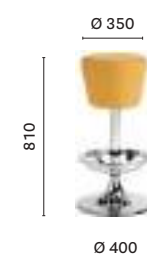

4837

Barstool, upholstered seat, steel base and die-cast aluminium footrest