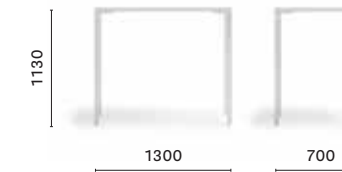

TG_H110 130x70

High table, aluminium legs and plate, laminate top