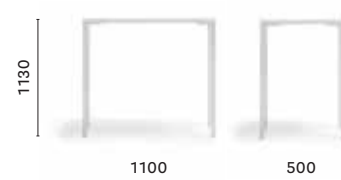

TG_H110 110x50

High table, aluminium legs and plate, laminate top