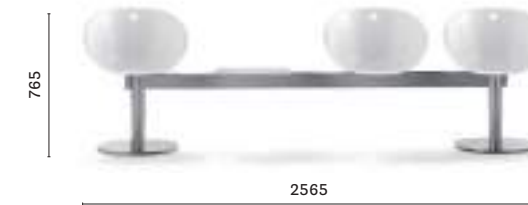

945

Bench multiple seater, technopolymer shell, stainless steel frame