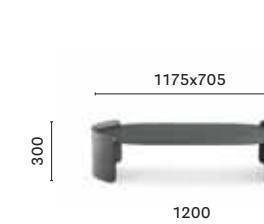

P10006

Coffee table,
oak veneered plywood
sides, solid laminate /
marble top