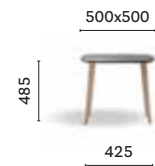

MLT_50X50X48

Coffee table, solid ash wood legs, marble top