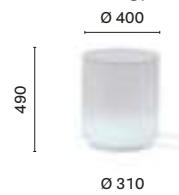

486
Polyethylene pouf,
methacrylate top, steel base
25W energy saver IP20