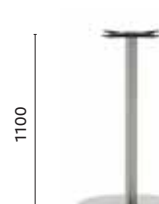

4434

Stainless steel poseur table base

COLUMN Ø 76
TOP MAX 700x700; Ø 1000