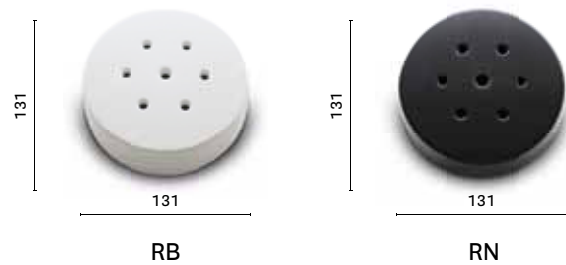

SIZES / DIMENSIONI

L004S/A

Polycarbonate diffuser,
white ceiling rose transparent cable

L004SW/A

Polycarbonate diffuser,
black ceiling rose and cable

FINISHES / FINITURE

ceiling rose / rosone

electrical features / caratteristiche elettriche