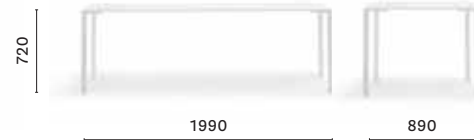

TG 199x89

Table, aluminium legs and plate, solid laminate / laminate* top