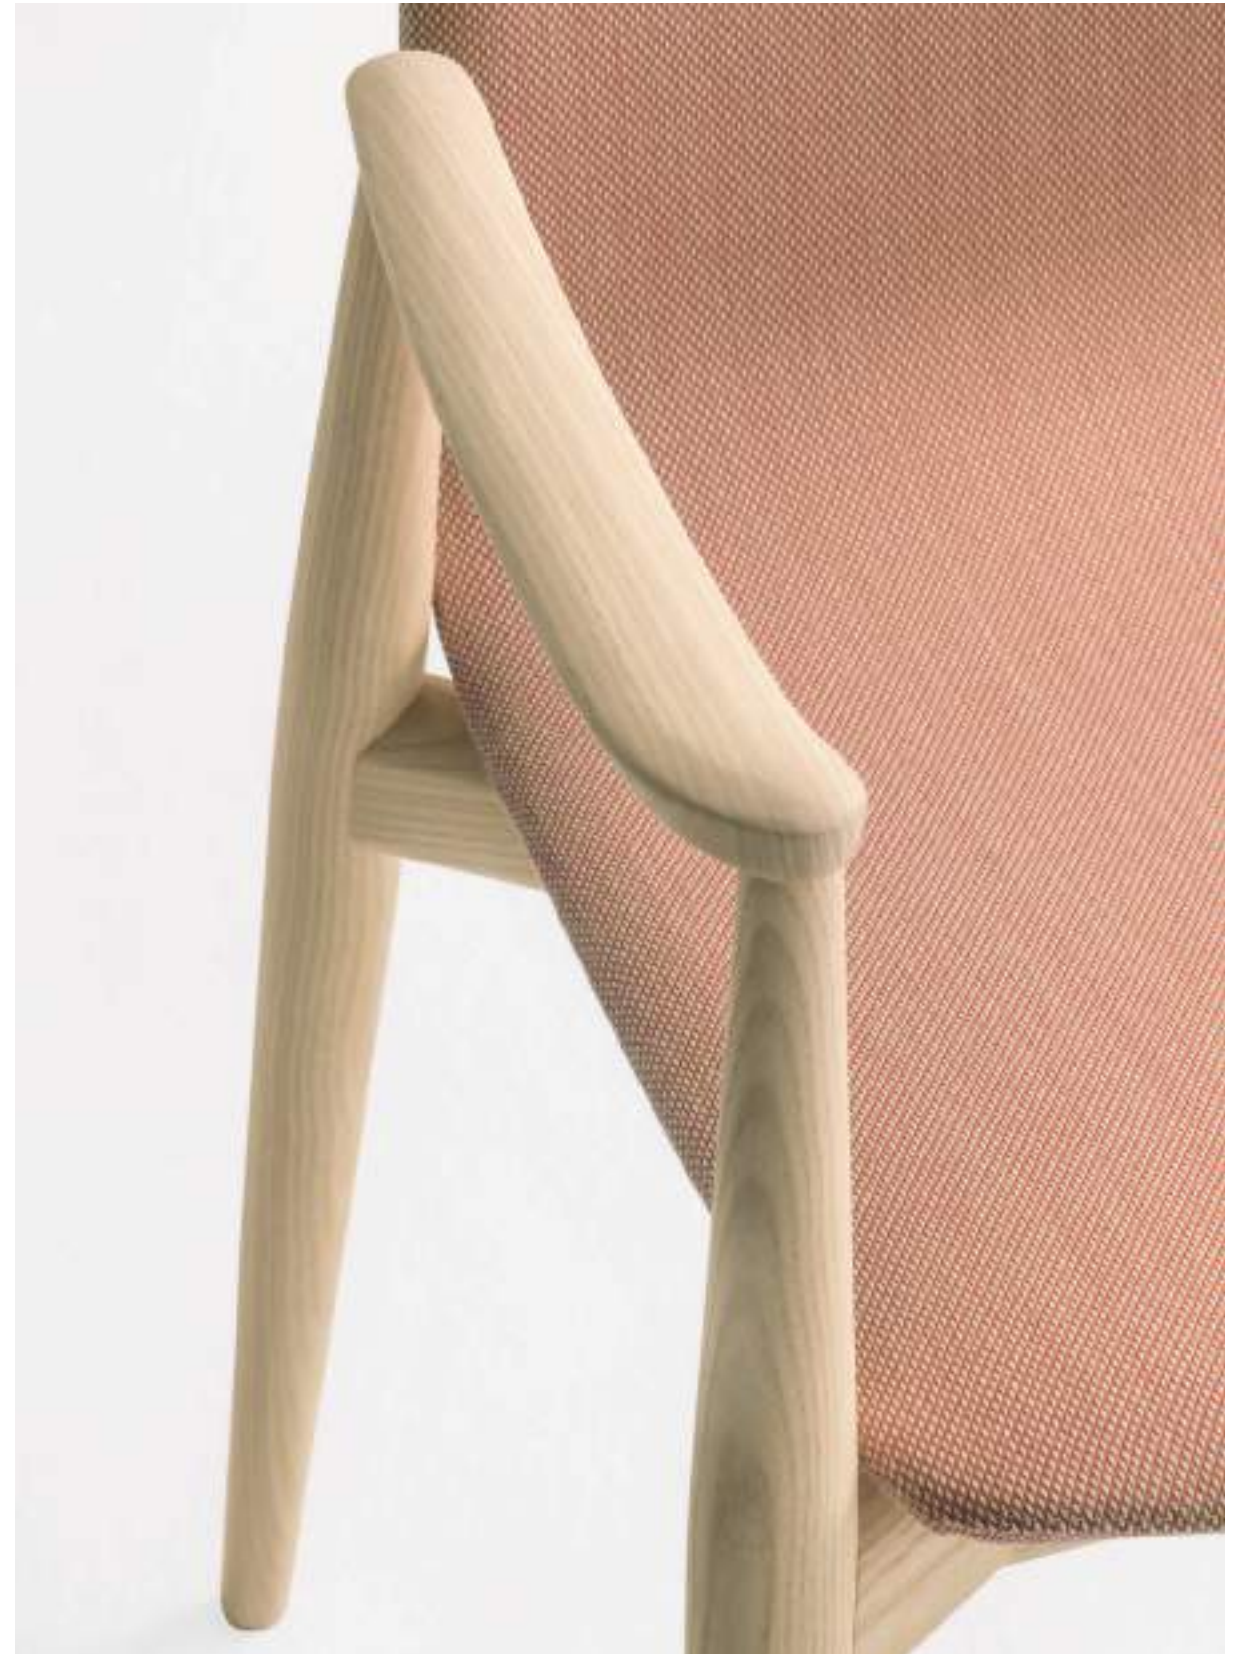

Upholstered shell,
fabric covering
Scocca imbottita
rivestita in tessuto

396