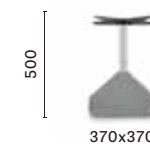

855 H500

Coffee table base, concrete base
and powder coated steel column