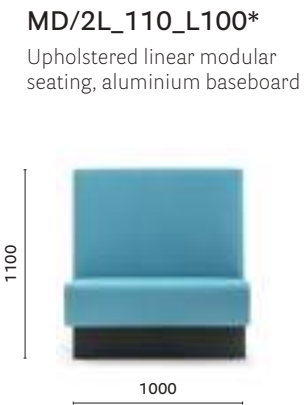

MDP_140*

Upholstered linear modular seating, aluminium baseboard

MDP_240

Upholstered linear modular seating, aluminium baseboard

MODUS 2.0

*Free standing / Autoportante

FINISHES / FINITURE

fabrics / tessuti