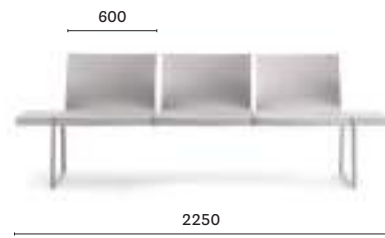

Light Frames

Salone Internazionale
del Mobile 2015
Milan, Italy

Project: Exhibition stand
Architect: Migliore+Servetto Architects
Product: Plural modular seating

P02003

Bench multiple seater, polypropylene shell, die-cast aluminium frame, 3 seats