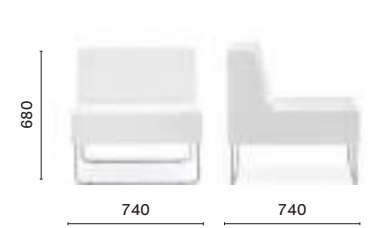

791

Lounge sofa unit, upholstered seat, steel tube sled frame

793

Lounge pouf unit, upholstered seat, steel tube sled frame

SIZES / DIMENSIONI

790

Lounge sofa unit, polyethylene seat, stainless steel tube sled frame