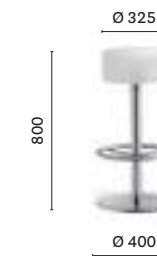

SIZES / DIMENSIONI

4415F

Barstool, upholstered seat, stainless steel central base

4415G

Barstool, upholstered seat, stainless steel central base

4416

Barstool, upholstered seat, stainless steel central base