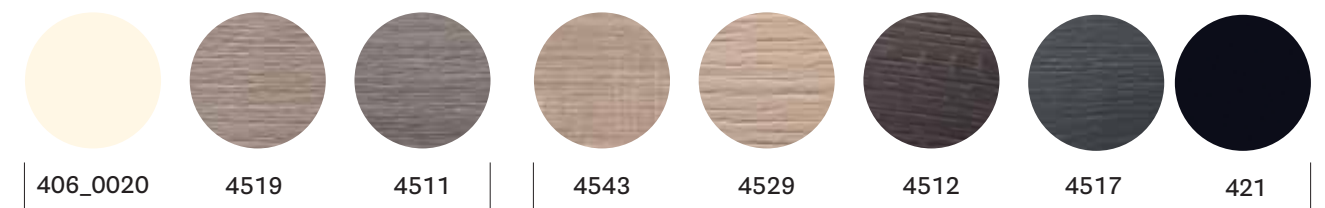

laminated top with powder-coated or polished legs / ripiano in laminato con gambe in acciaio verniciato o lucidato