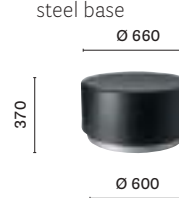

470 + 473
Polyethylene pouf, steel base