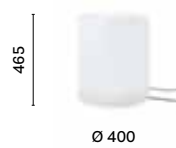

475L
Polyethylene pouf, steel base, 4,32W LED IP40

485
Polyethylene pouf, 23W energy saver IP20

485E
Polyethylene pouf, 23W energy saver IP44

485L
Polyethylene pouf, 4,32W LED IP40

486
Polyethylene pouf, methacrylate top, steel base 25W energy saver IP20