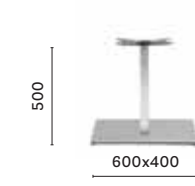

4475 H500

Stainless steel coffee table base

COLUMN 50x50
TOP MAX 1200x800