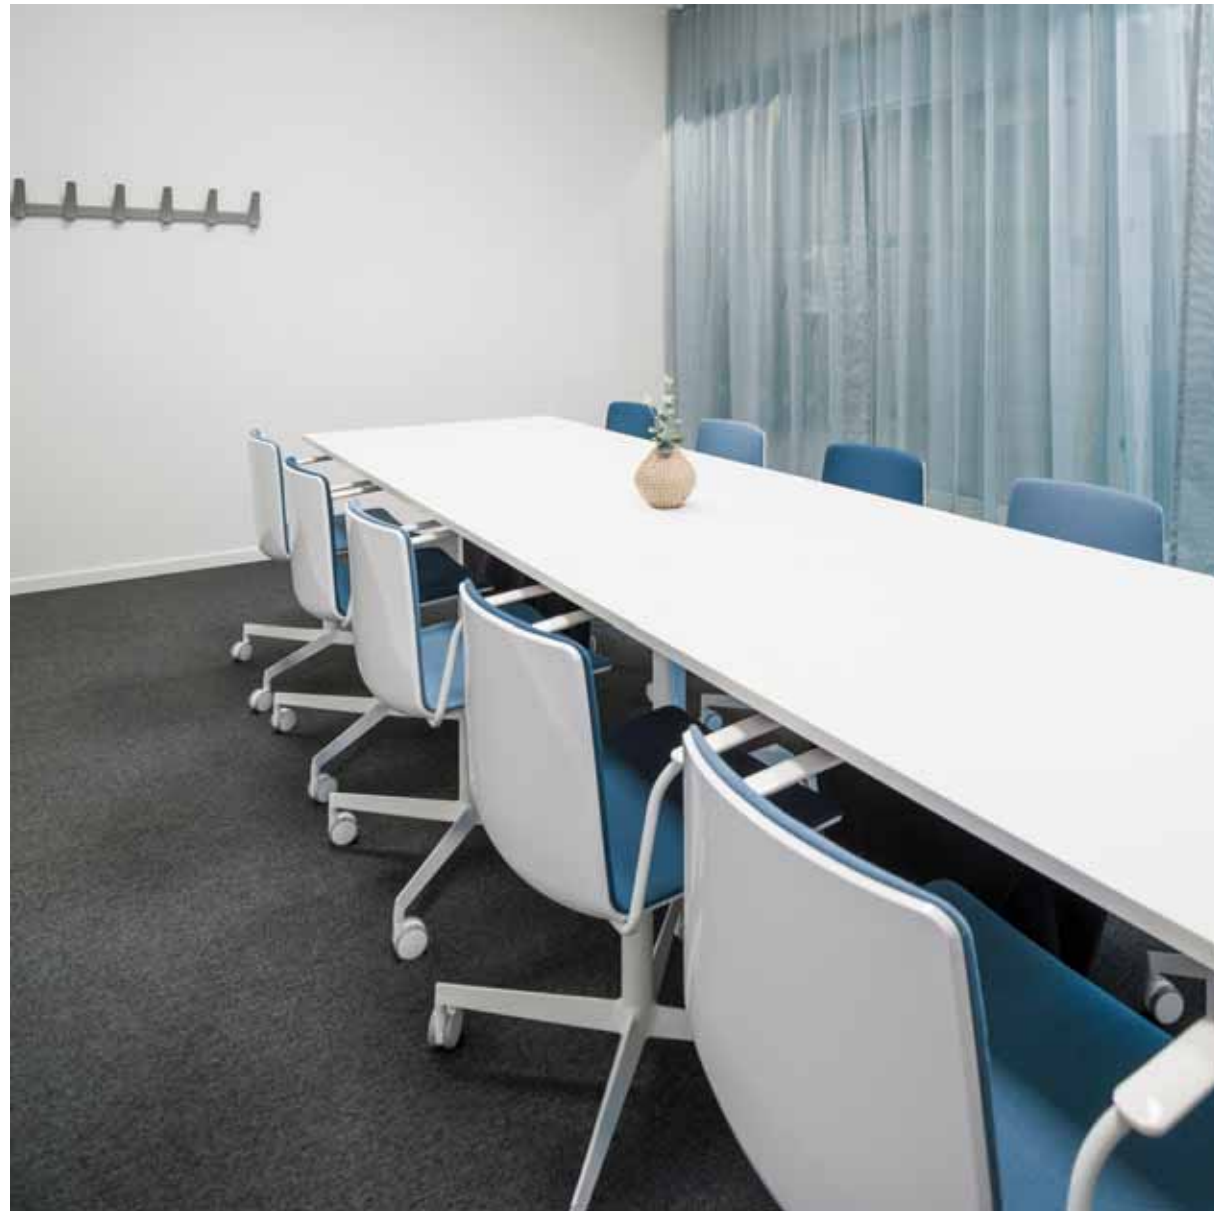

Unit 4

Stockholm, Sweden

Project: Office

Products: Flag coat hanger,
Noa armchair, Social Plus
modular seating,
L001 lighting

SIZES / DIMENSIONI

5145

Coat stand, steel bar
and polypropylene arms

5144B

Coat stand, steel bar
and polypropylene arms

5141B

Bags-hanger, steel bar
and polypropylene arms

5150W4

Coat hanger, steel bar
and polypropylene hooks

5150W8

Coat hanger, steel bar
and polypropylene hooks

5150W12

Coat hanger, steel bar and polypropylene hooks

FINISHES / FINITURE

polypropylene and powder coated steel / polipropilene e acciaio verniciato