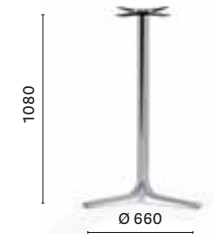

5464

Poseur table base,
die-cast aluminium base

COLUMN Ø 60
TOP MAX 600x600; Ø 600