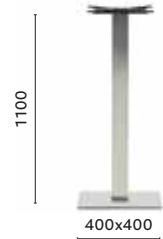

4444

Stainless steel poseur table base

COLUMN 80x80
TOP MAX 700x700