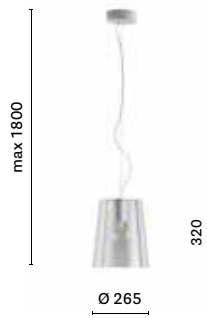

L001S/A

Suspension lamp with polycarbonate diffuser