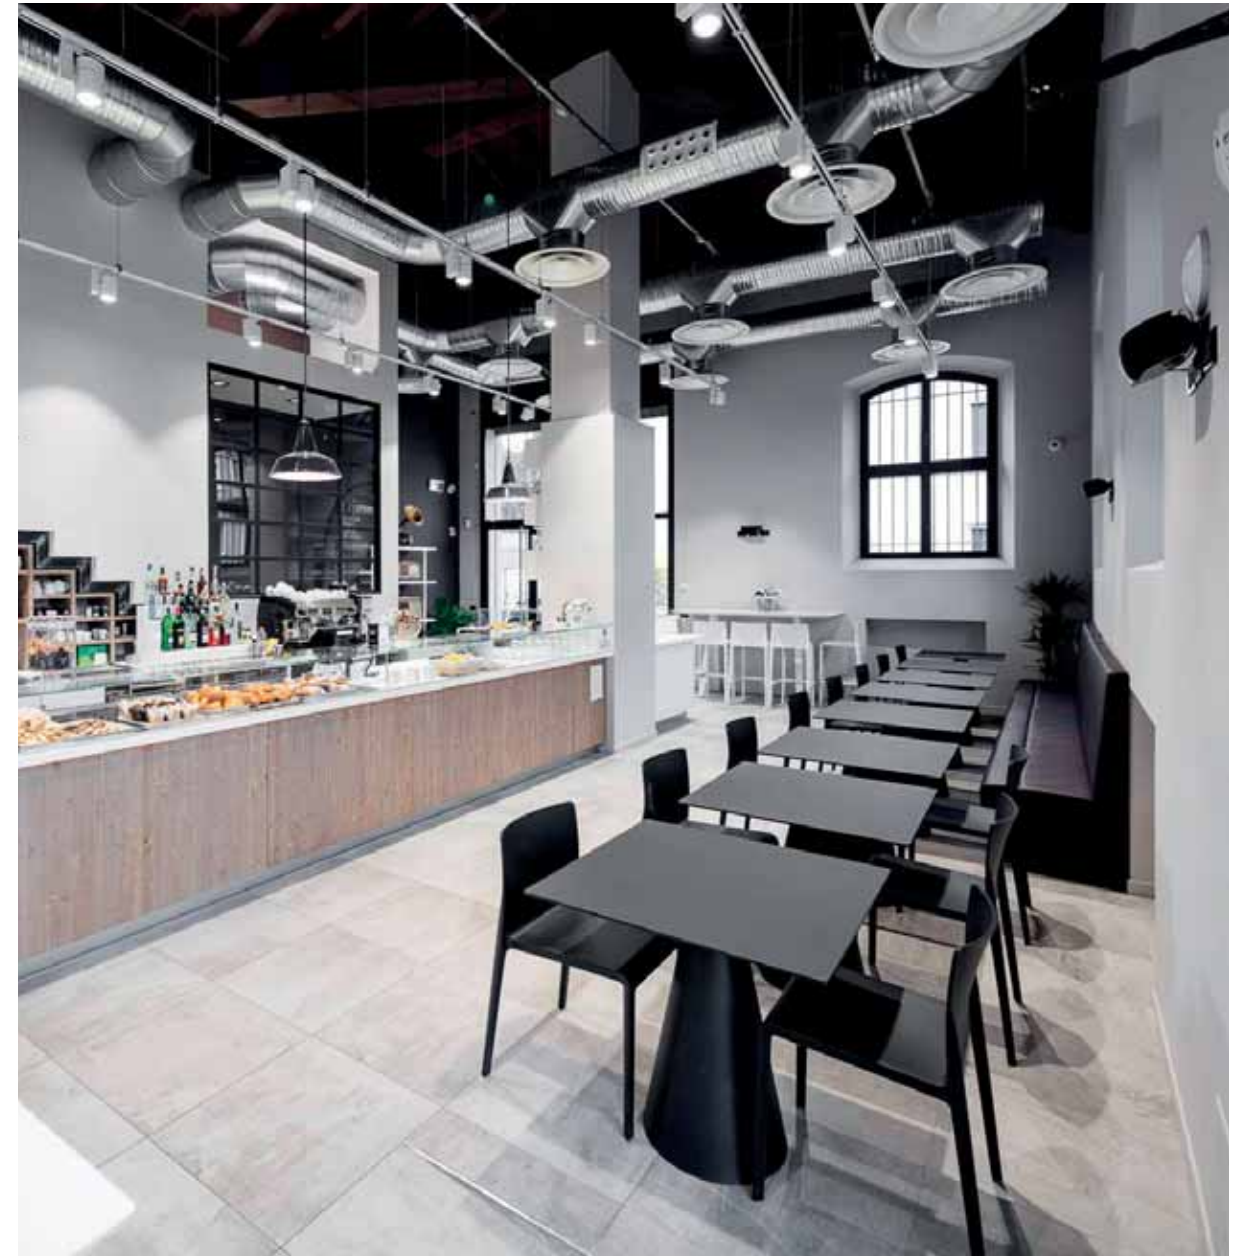

Bergamo, Italy

Project: Hotel

Products: Ikon table, Inox table,
Feel side chair, Sign armchair,
Arki-Base table, Code low table

21 Grammi

Brescia, Italy

Project: Multipurpose social space,
café & restaurant