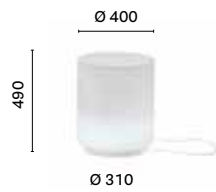

475L
Polyethylene pouf, steel base, 4,32W LED IP40

485
Polyethylene pouf, 23W energy saver IP20

485E
Polyethylene pouf, 23W energy saver IP44

485L
Polyethylene pouf, 4,32W LED IP40

486
Polyethylene pouf, methacrylate top, steel base 25W energy saver IP20