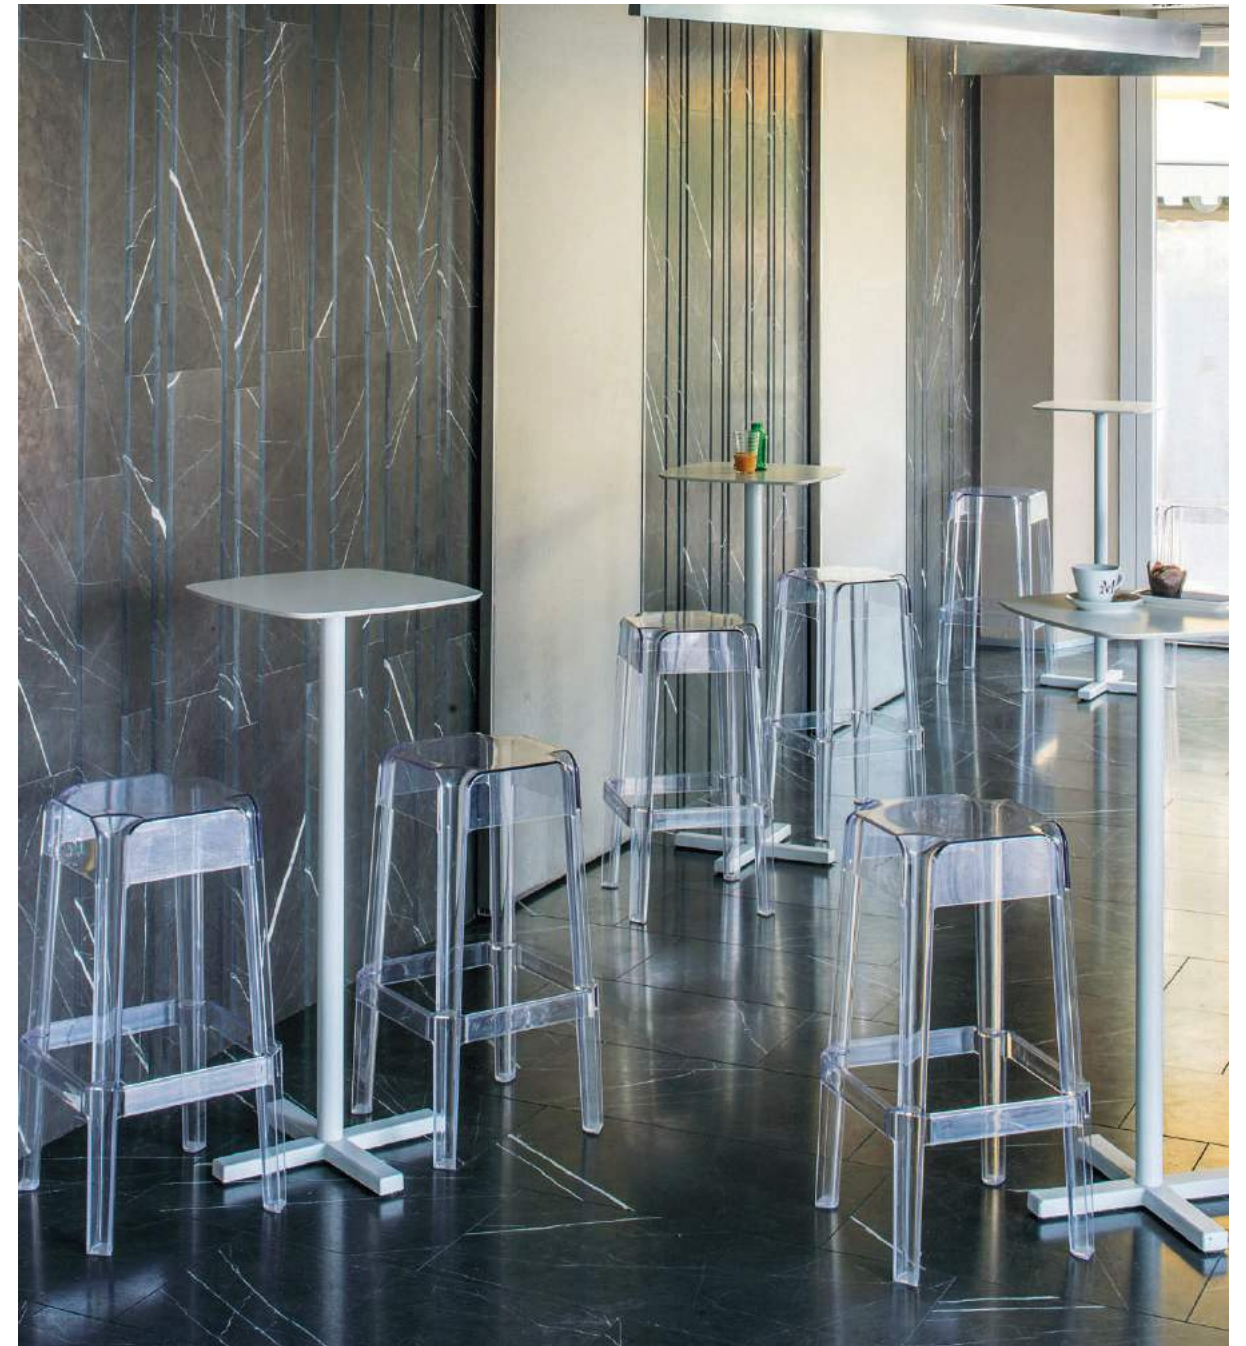

L'Ora

Iseo, Italy

Project: Coffee Bar
Products: Rubik barstool,
Bold poseur table, Woody barstool