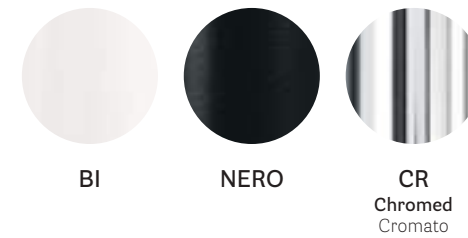

fabrics / tessuti

→ see booklet for finishes
vedi catalogo finiture

steel / acciaio