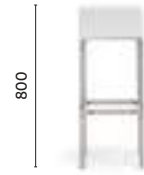

1401

Barstool, upholstered seat, steel tube frame

325X325