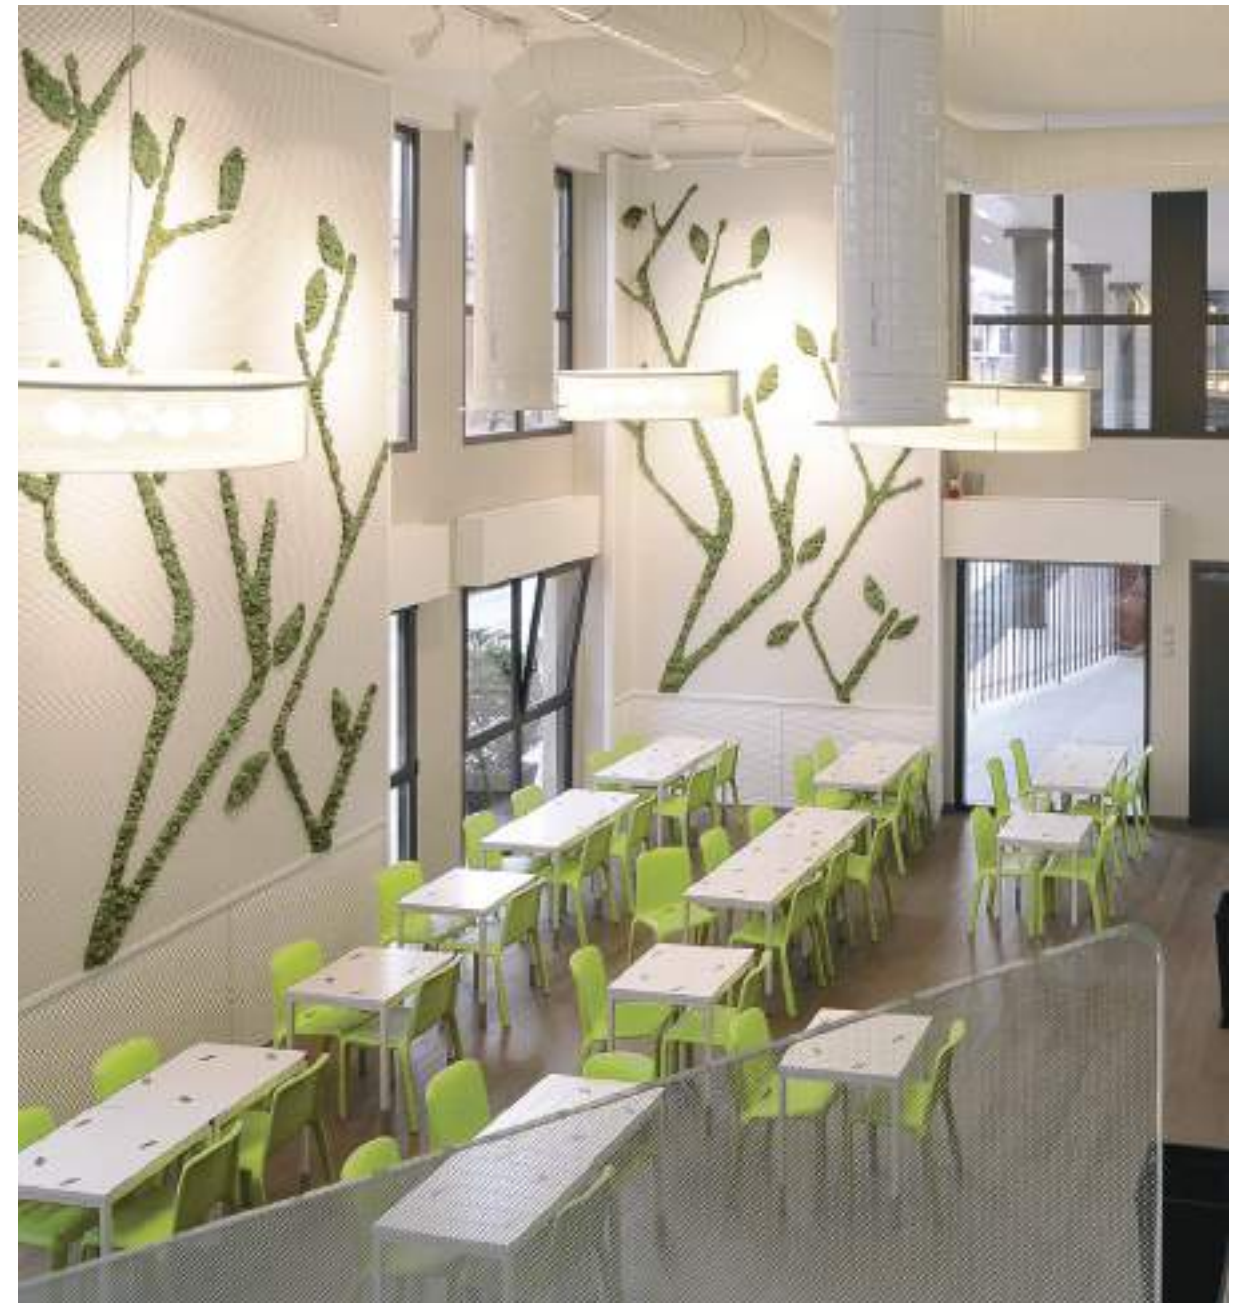

300

Luigi Bocconi University

Milan, Italy

Project: University canteen
Architect: Consuelo Redaelli
Products: Snow chair,
Kwadro table

Talking about Design

Pedrali Headquarters
Mornico al Serio, Italy

Project: Temporary conference room
Products: Snow chair, Ester armchair and barstool, Arki-Table, Babila side chair and armchair, Frida chair