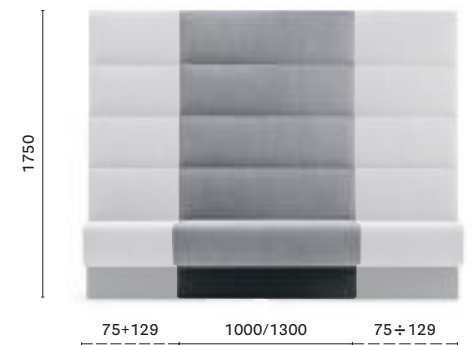

custom made sized / misura su richiesta

MDP_110*

Upholstered linear modular seating, aluminium baseboard

MDP_175*

Upholstered linear modular seating, aluminium baseboard

*Free standing / Autoportante

MD5

Backside laminate or upholstered panel
Pannello posteriore in laminato o imbottito
THICKNESS: 30