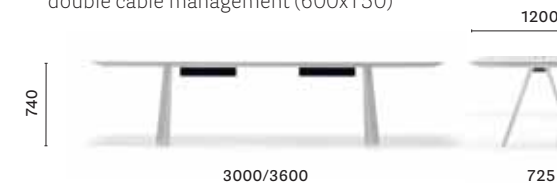

ARK 300/360X120 CCO

Table, steel legs and aluminium frame, solid laminate top, double cable management (600x150)