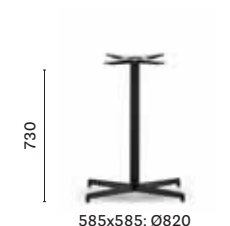

5430

Dining table base,
die-cast aluminium base

COLUMN Ø 50
TOP MAX 900x900; Ø 1000