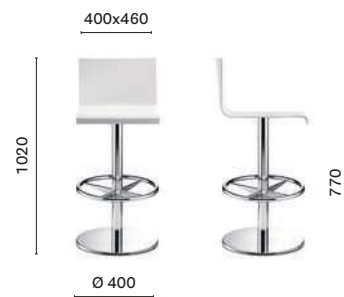

1112

Barstool, tecnopolymer shell,
steel tube frame

1116

Barstool, tecnopolymer shell,
steel tube frame

4415/KUTP

Barstool, tecnopolymer shell,
stainless steel central base

1170

Side chair, methacrylate shell,
steel tube frame