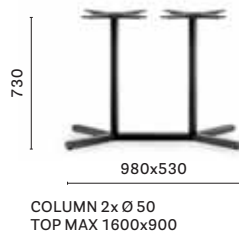

4758
Dining table base,
cast-iron base