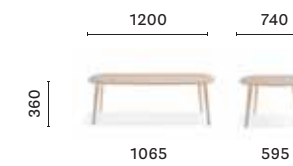

MLT120X74X36

Coffee table, solid ash wood legs, veneered / solid laminate* top