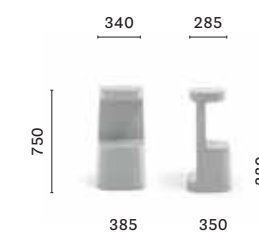

860

Polyethylene barstool

For Serif barstool 860 see finishes in Seating 01 catalogue

FINISHES / FINITURE

solid laminate top / ripiano in stratificato

polyethylene table base / basamento polietilene

CFC_BI

COI_263

BI

GC