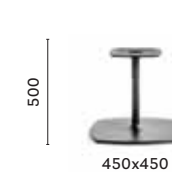

5403

Coffee table base,
cast-iron base

COLUMN Ø 40
TOP MAX 800x800; Ø 1000