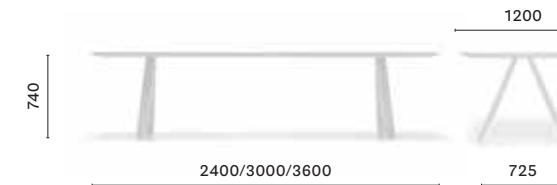

ARKW 200/240/300X100

Table, oak legs and aluminium frame, solid laminate top

ARK 240/300/360X120

Table, steel legs and aluminium frame, solid laminate or melamine top

ARKW 240/300/360X120

Table, oak legs and aluminium frame, solid laminate top