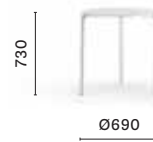

TJ3 D_69
Table, aluminium legs and plates, solid laminate top