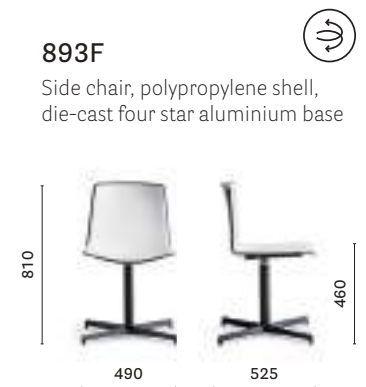

SIZES / DIMENSIONI

SIZES / DIMENSIONI

890/2

Side chair, upholstered shell, steel tube frame

897/2

Side chair, upholstered shell, steel rod sled frame

895/2

Armchair, upholstered shell, steel tube frame