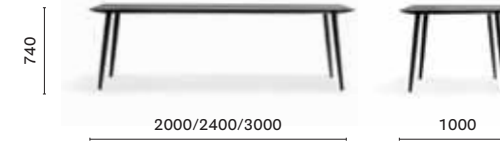

TBA 200/240/300x100

Table, ash wood legs, aluminium frame, Fenix® or solid laminate top