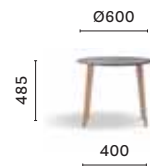

MLTD_60X48

Coffee table, solid ash wood legs, marble top