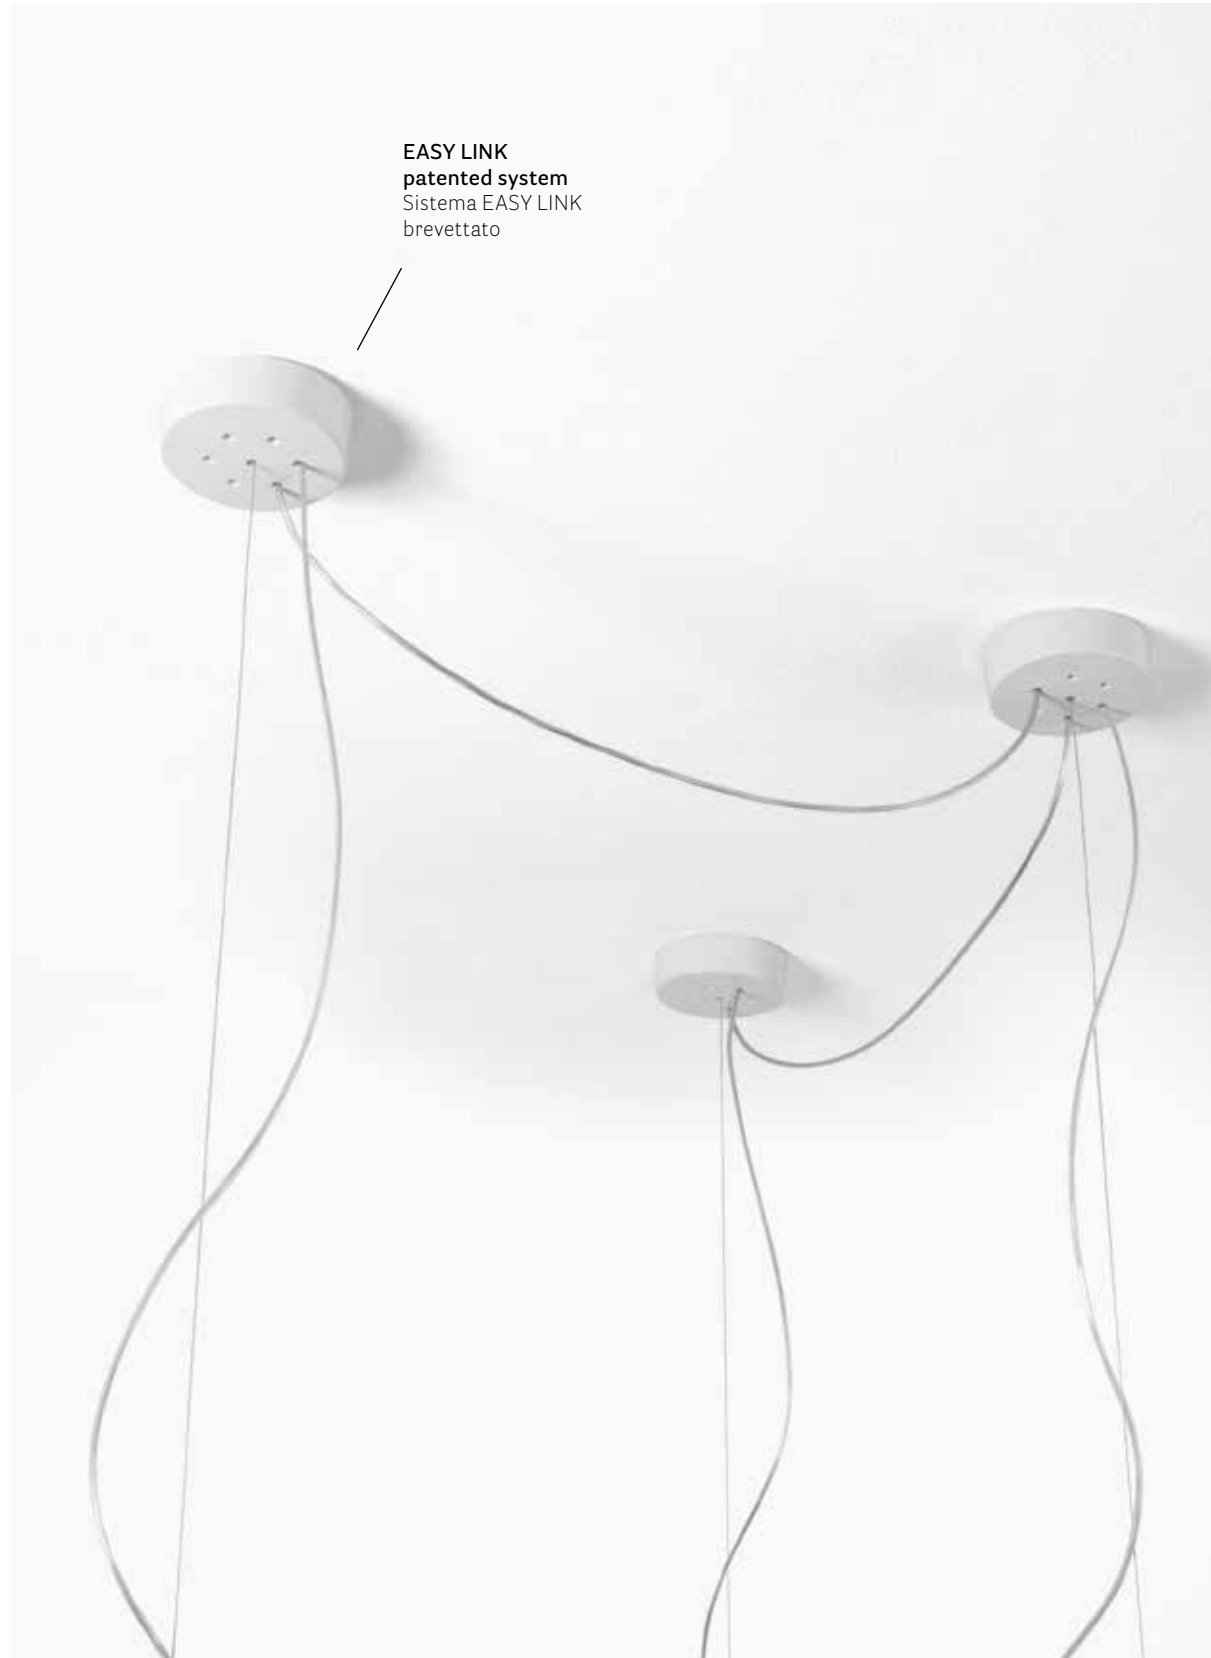

EASY LINK
patented system
Sistema EASY LINK
brevettato