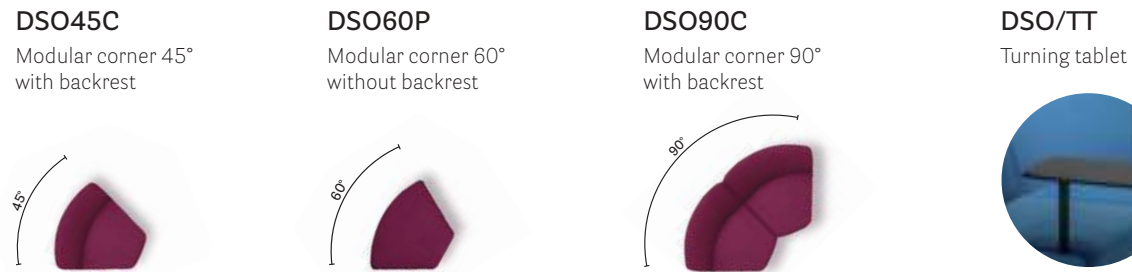

SIZES / DIMENSIONI