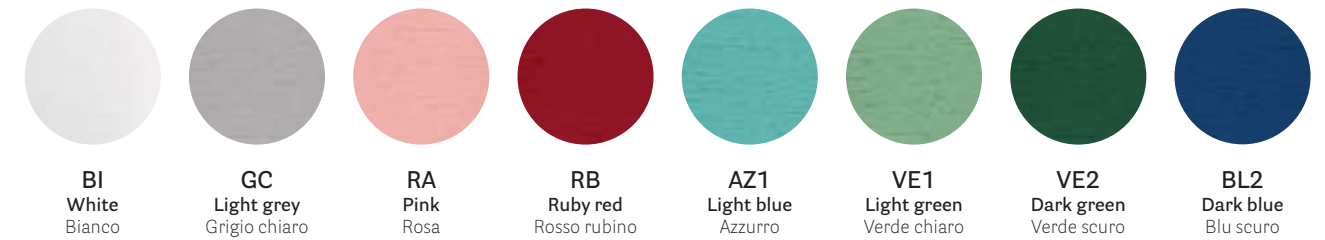

SIZES / DIMENSIONI

2800
Ash wood side chair

2805
Ash wood armchair

FINISHES / FINITURE

coated ash / frassino verniciato

lacquered ash with visible grains / frassino laccato a poro aperto

lacquered ash with visible grains / frassino laccato a poro aperto

fabrics / tessuti

→ see booklet for finishes
vedi catalogo finiture

AWARDS / PREMI

CERTIFICATES / CERTIFICAZIONI