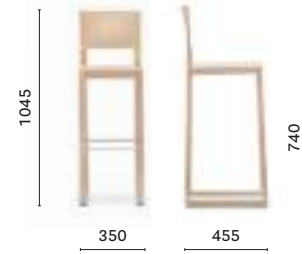

SIZES / DIMENSIONI

380

Oak wood chair

382

Oak wood barstool,
stainless steel footrest

386

Oak wood barstool,
stainless steel footrest

383