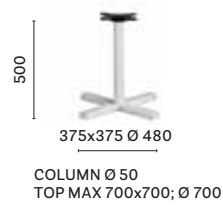

4752 H500
Coffee table base,
cast-iron base

FINISHES / FINITURE

any standard colour in powder coated finish table base
basamento verniciato in tutti i colori standard

→ see page 218
vedi pagina 218

tops
ripiani

→ see from page 222
vedi da pagina 222