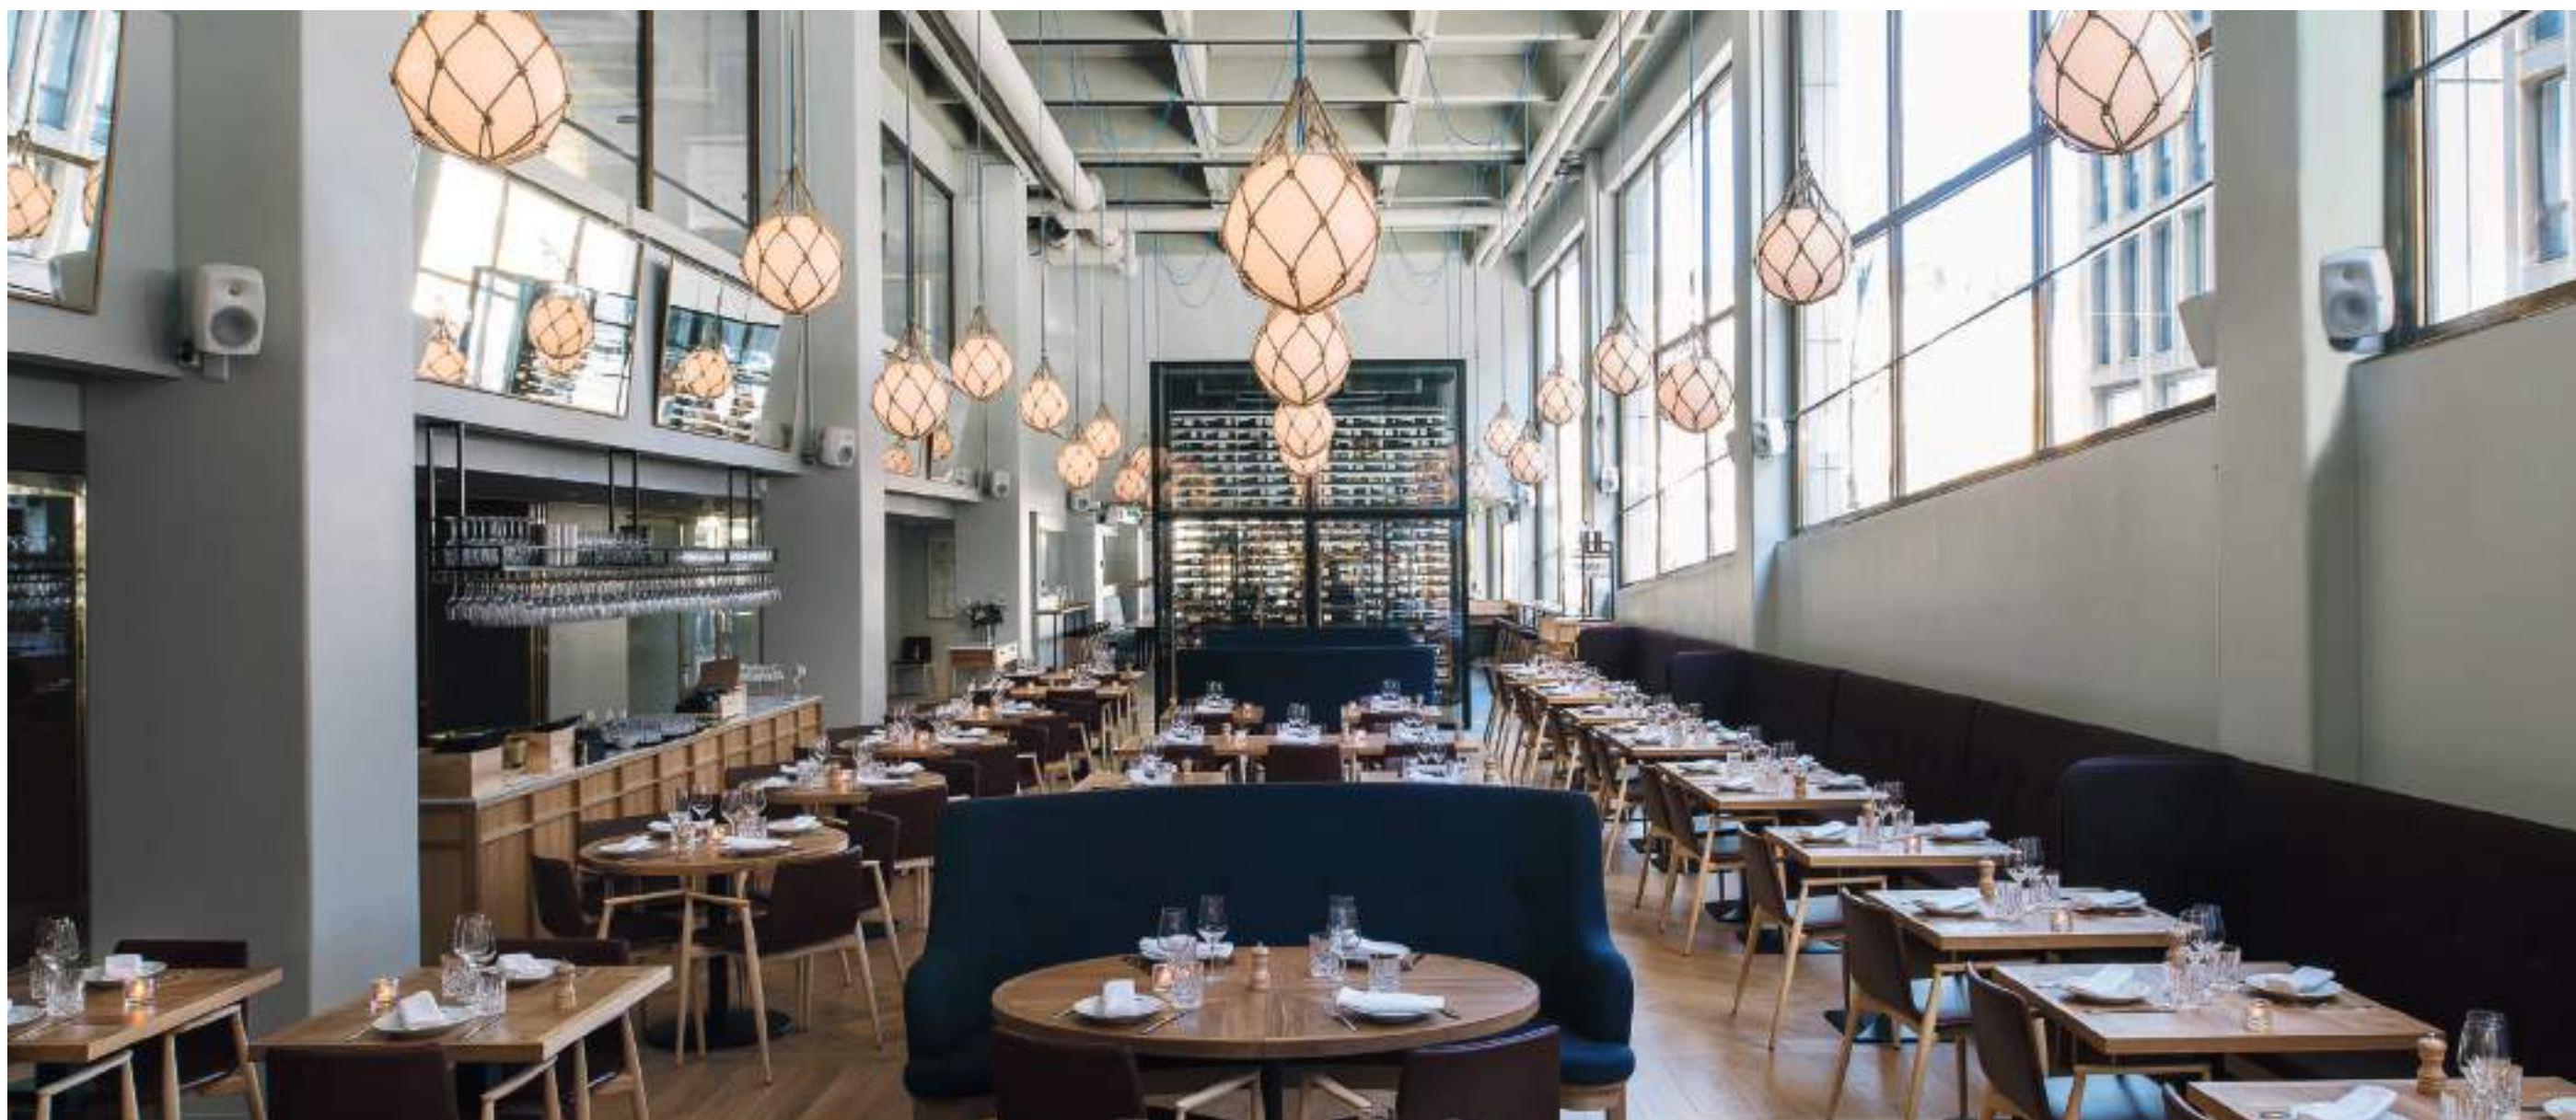

246

Microsoft House

Milan, Italy

Project: Office

Architects: Herzog & de Meuron (building architecture), DEGW - brand of Lombardini22 (Interior Design & Space Planning)

Products: Malmö side chair, Volt side chair, Modus modular seating, Arki-Base table, Happy Apple lighting