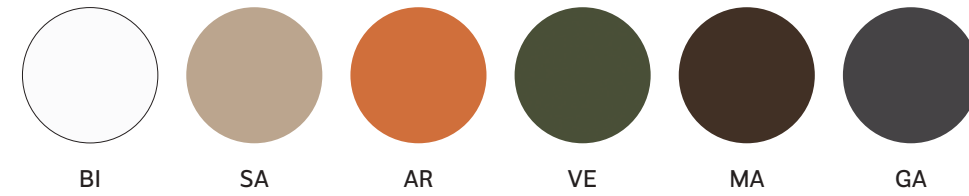

FINISHES / FINITURE

polypropylene / polipropilene (Plus armchair)