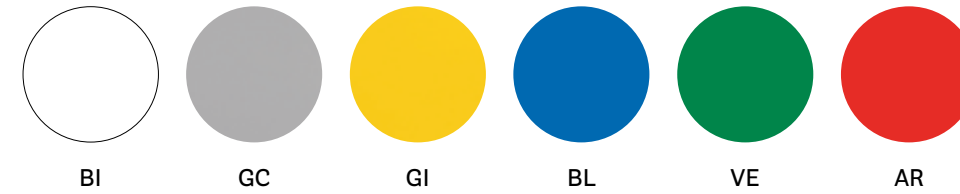

Umbrella stand

Portaombrelli

Modulare e impilabile
Modular and stackable

Ten holes, storing up to 20 umbrellas
Dieci fori, contiene fino a 20 ombrelli

First Floor

Brescia, Italy

Project: Office

Product: Brik umbrella stand,
Zippo modular seating, Wow pouf,
Stylus table

Green Design

Piazza Antico Lavatoio
Bergamo, Italy

Project: Temporary installation

Product: Brik umbrella stand,
Intrigo armchair, Laja table

SIZES / DIMENSIONI

BRIK

Polyethylene umbrella stand

BRIK4

Polyethylene umbrella stand

FINISHES / FINITURE

polyethylene / polietilene

Kado

We love green spaces

DESIGN

Pedrali R&D, 2010

EN — A seat that turns into a vase. A vase that is also a luminous object. A versatile and modern space divider. Made of polyethylene, with a matt finish and available in anthracite grey, light grey, bronze and white, Kado is characterized by a minimalist design.