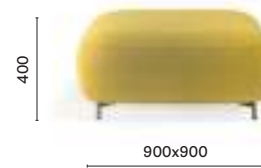

212

Upholstered pouf, steel tube frame