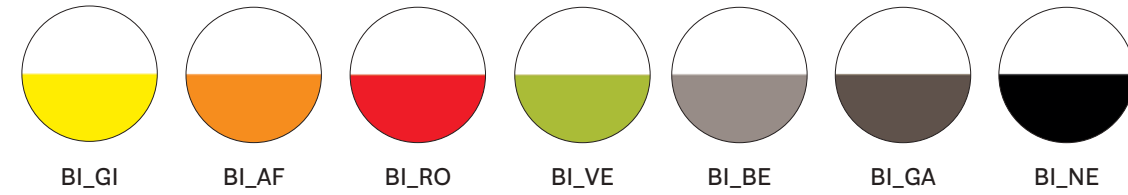

FINISHES / FINITURE

polypropylene / polipropilene

White front side always / scocca interna sempre bianca

fabrics / tessuti

→ see booklet for finishes
vedi catalogo finiture

steel / acciaio

powder coated / verniciato