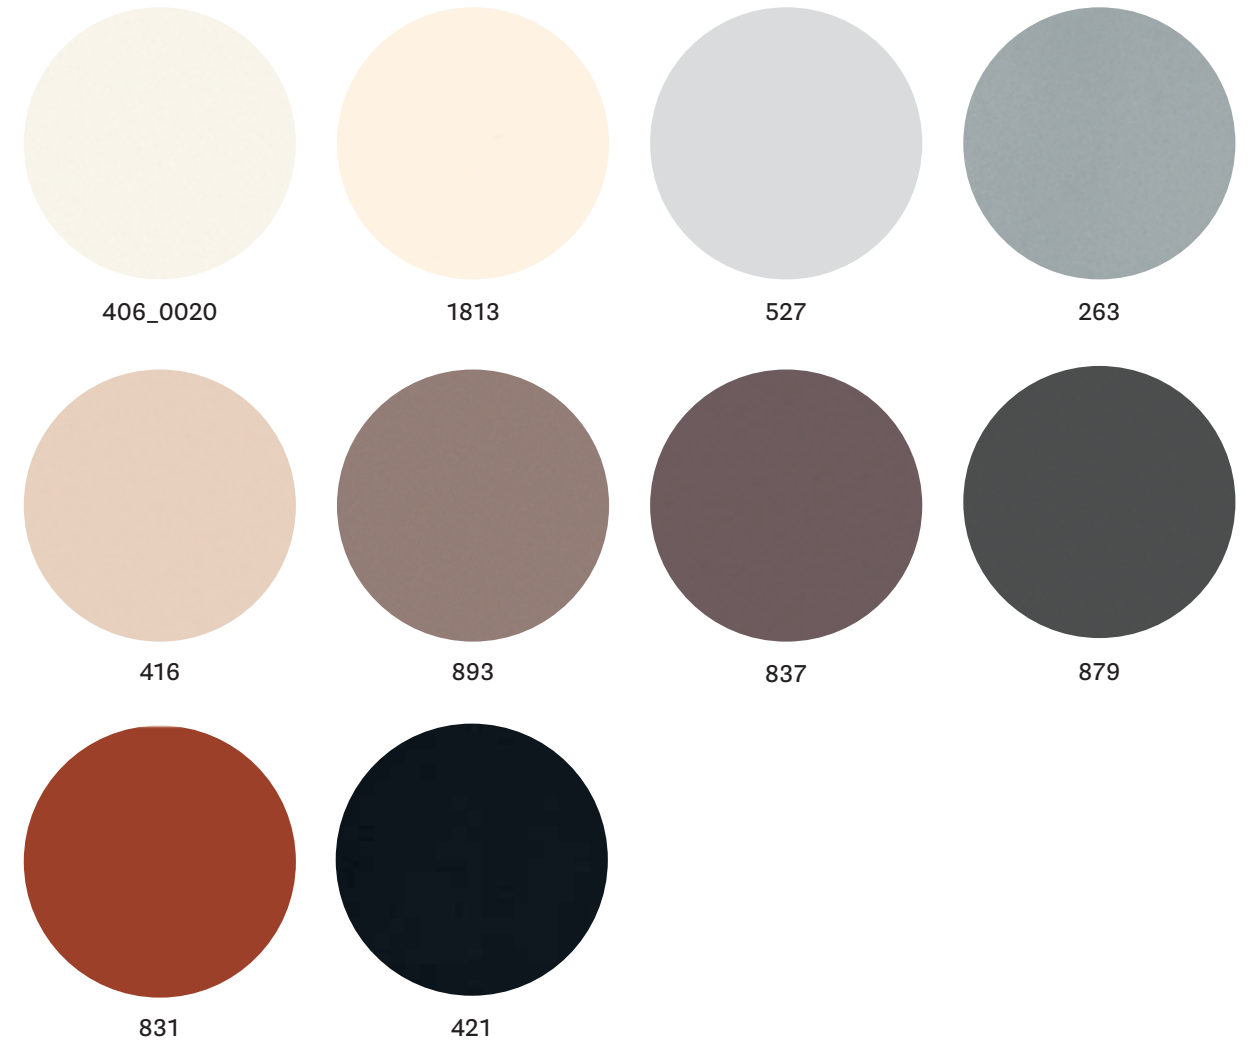

STANDARD LAMINATE COLOURS / COLORI LAMINATO STANDARD

Oak veneered top ripiano in rovere impiallacciato
 Table tavolo Inox
 Chair sedia Glam
 Lighting lampada L001

Oak veneered Rovere impiallacciato

EN — Oak veneered tops, chipboard or MDF core.