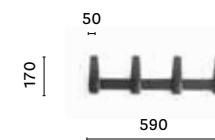

5150W4

Coat hanger, steel bar
and polypropylene hooks