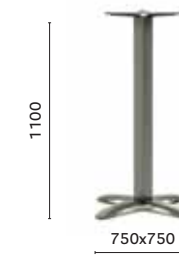

4364
Poseur table base,
cast-iron base

COLUMN 80x80
TOP MAX 900x900; Ø1300

4381
Dining table base,
cast-iron base