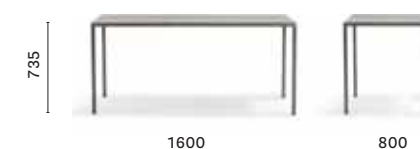

TFA160X80
Steel table

FINISHES / FINITURE

steel / acciaio

any standard colour in powder coated finish
verniciato in tutti i colori standard