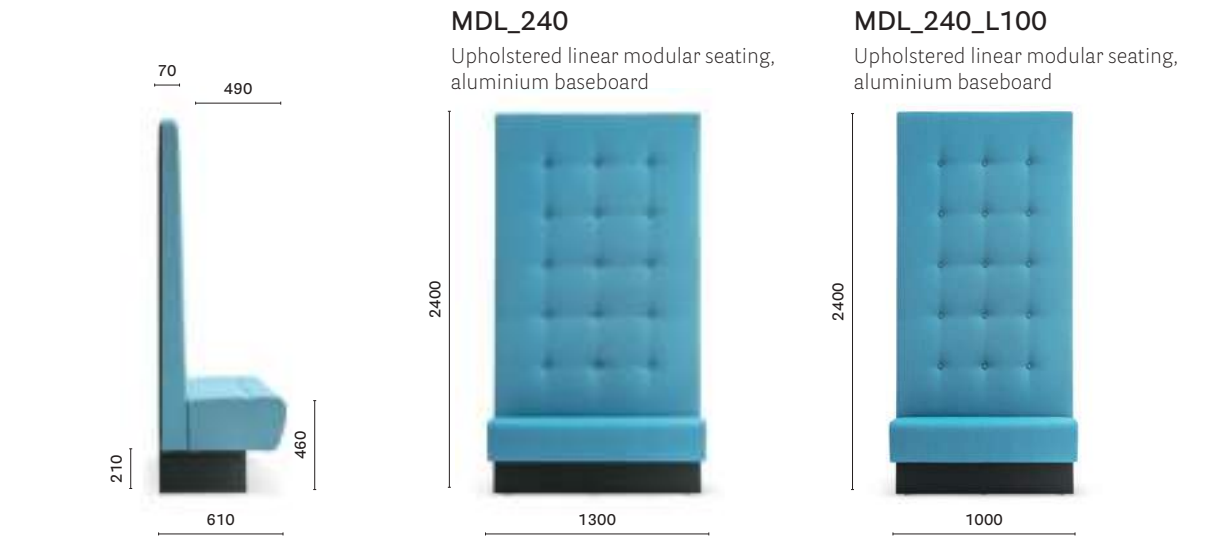

*Free standing / Autoportante