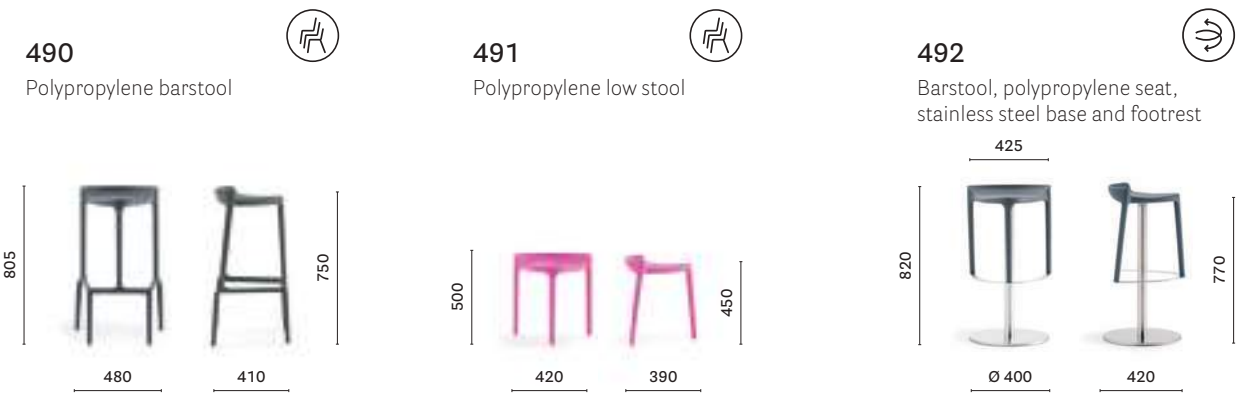

Prezi.com Headquarters

Budapest, Hungary

Project: Office

Product: Happy barstool

DIMENSIONI / SIZES

FINISHES / FINITURE

polypropylene / polipropilene

stainless steel / acciaio inox