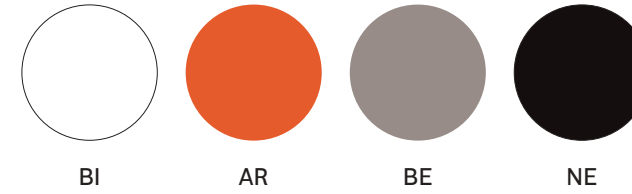

FINISHES / FINITURE

polypropylene / polipropilene

White front side always / scocca interna sempre bianca

fabrics / tessuti

→ see booklet for finishes
vedi catalogo finiture

steel / acciaio

powder coated / verniciato