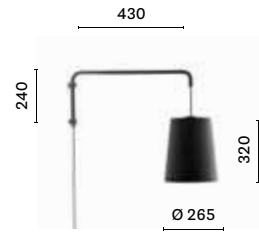

SIZES / DIMENSIONI

L001W20/A

Wall lamp with visible black cable, matt steel frame, polycarbonate diffuser

L001W40/A

Wall lamp with visible black cable, matt steel frame, polycarbonate diffuser

L001W90/A

Wall lamp with visible black cable, matt steel frame, polycarbonate diffuser