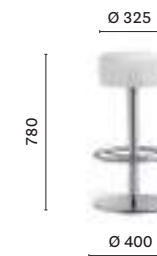

SIZES / DIMENSIONI

4415F

Barstool, upholstered seat, stainless steel central base

4415G

Barstool, upholstered seat, stainless steel central base

4416

Barstool, upholstered seat, stainless steel central base