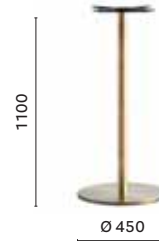

4404

Stainless steel poseur table base

COLUMN Ø 50
TOP MAX Ø 700