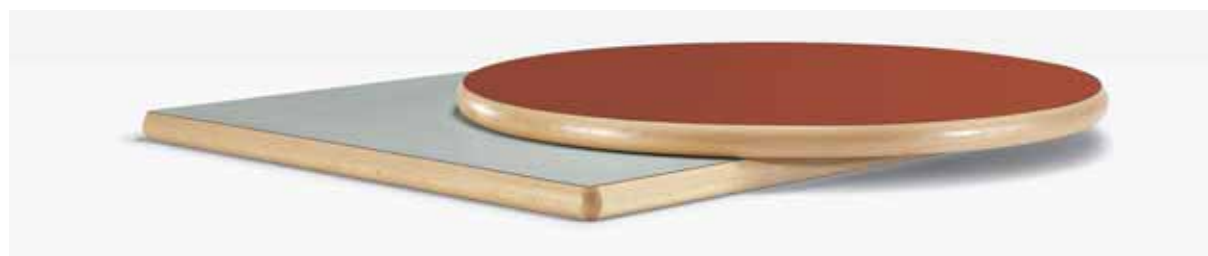

Solid beech edge

Bordo massello di faggio

EDGE / BORDO