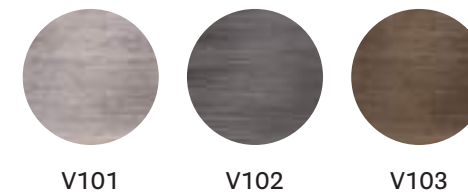

* stackable with panel, on request / impilabile con pannello, a richiesta

FINISHES / FINITURE

coated oak / rovere verniciato

lacquered oak with visible grains / rovere laccato a poro aperto

coated oak vintage finishes / rovere verniciato anticato