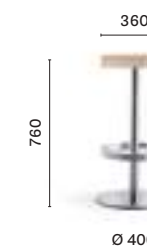

4407F

Barstool, plywood seat, stainless steel central base