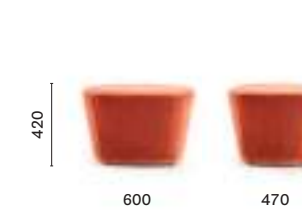

Product: Log armchair

SIZES / DIMENSIONI

365
Upholstered armchair

366
Upholstered lounge armchair

367
Upholstered pouf

368
Upholstered sofa

FINISHES / FINITURE

fabrics / tessuti