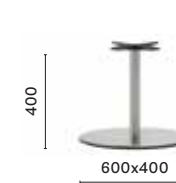

4903

Elliptical stainless steel coffee table base

COLUMN Ø 60
TOP MAX 1200x800