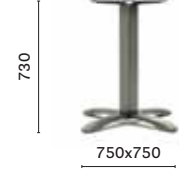

SIZES / DIMENSIONI

4361
Dining table base,
cast-iron base

COLUMN 80x80
TOP MAX 1100x1100; Ø1500

4362
Dining table base,
cast-iron base